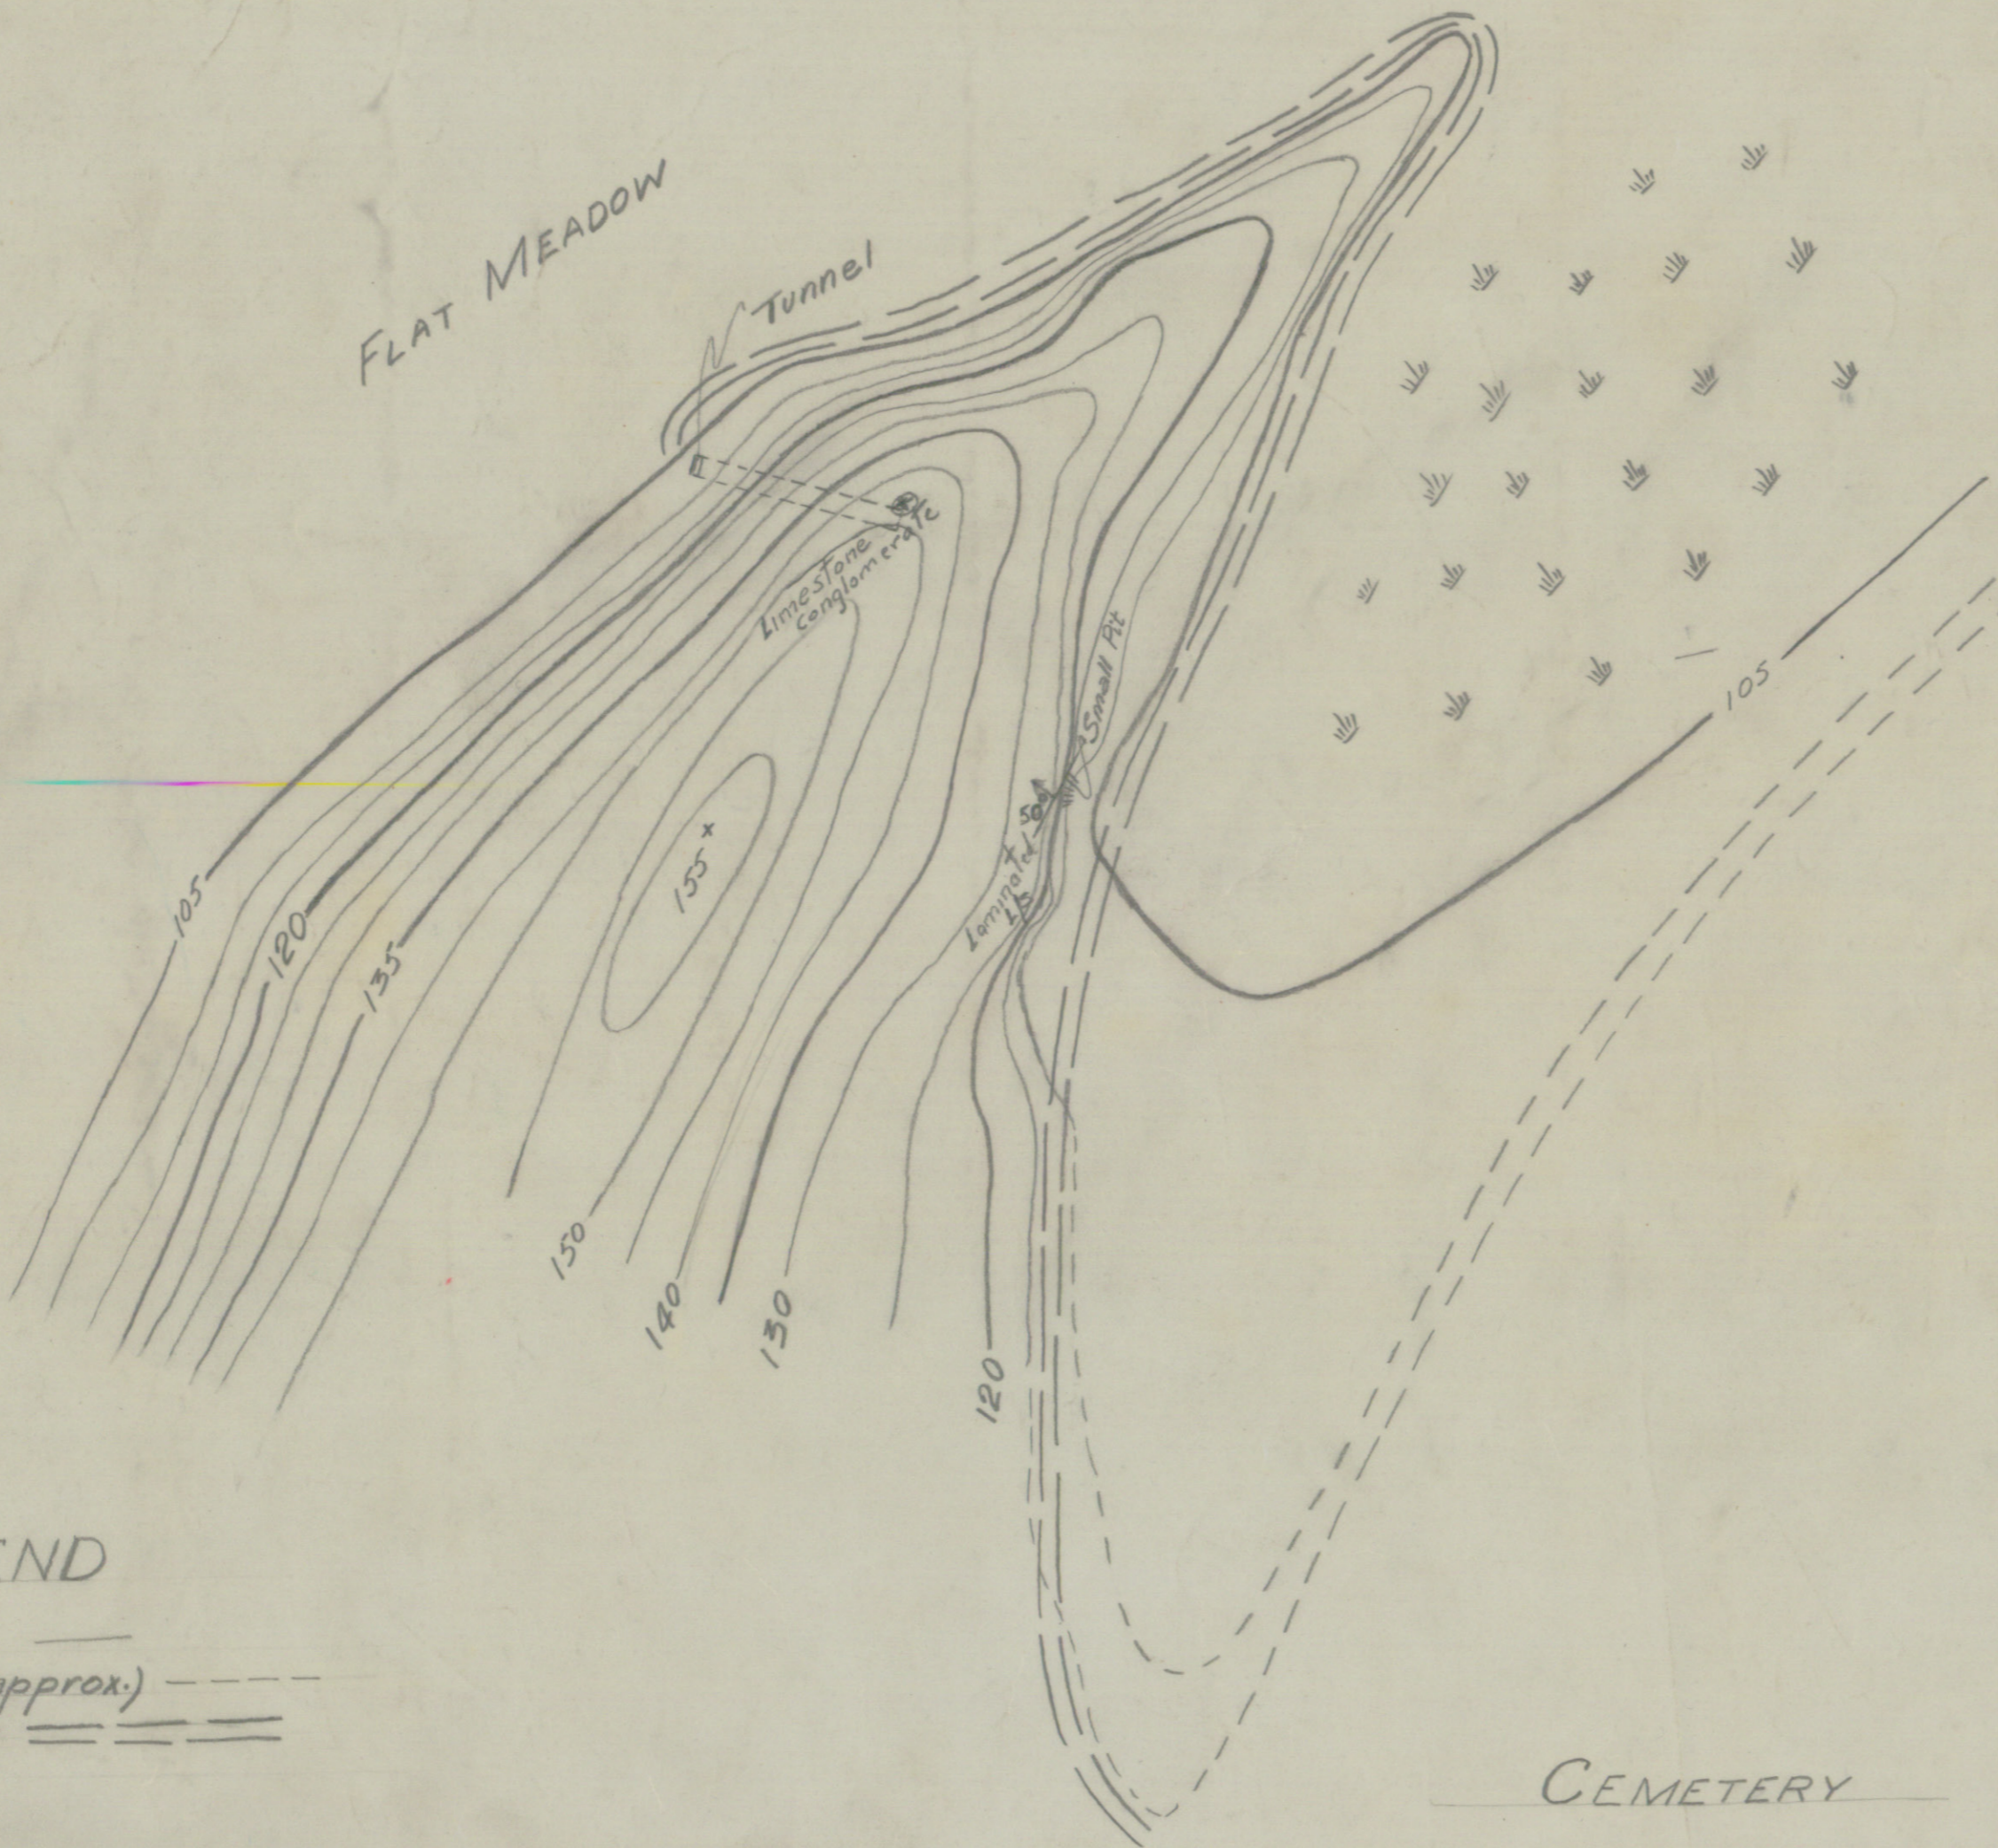

FLAT MEADOW

Tunnel

Limestone
conglomerate

Small Pt

Large Pt

E.H. CARD
dw.

F. SMITH
dw.

TO WALTON VILLAGE

WALTON HIGHWAY

CEMETERY

LEGEND

- Contour line ———
- " " (approx.) - - - - -
- portage road = = = = =

PLAN
showing
WILD CAT TUNNEL
WALTON, N.S.
Scale: 1" = 40'

A.C.F.

QEM 20-006 PLAN No 10

A.C. Freckleton