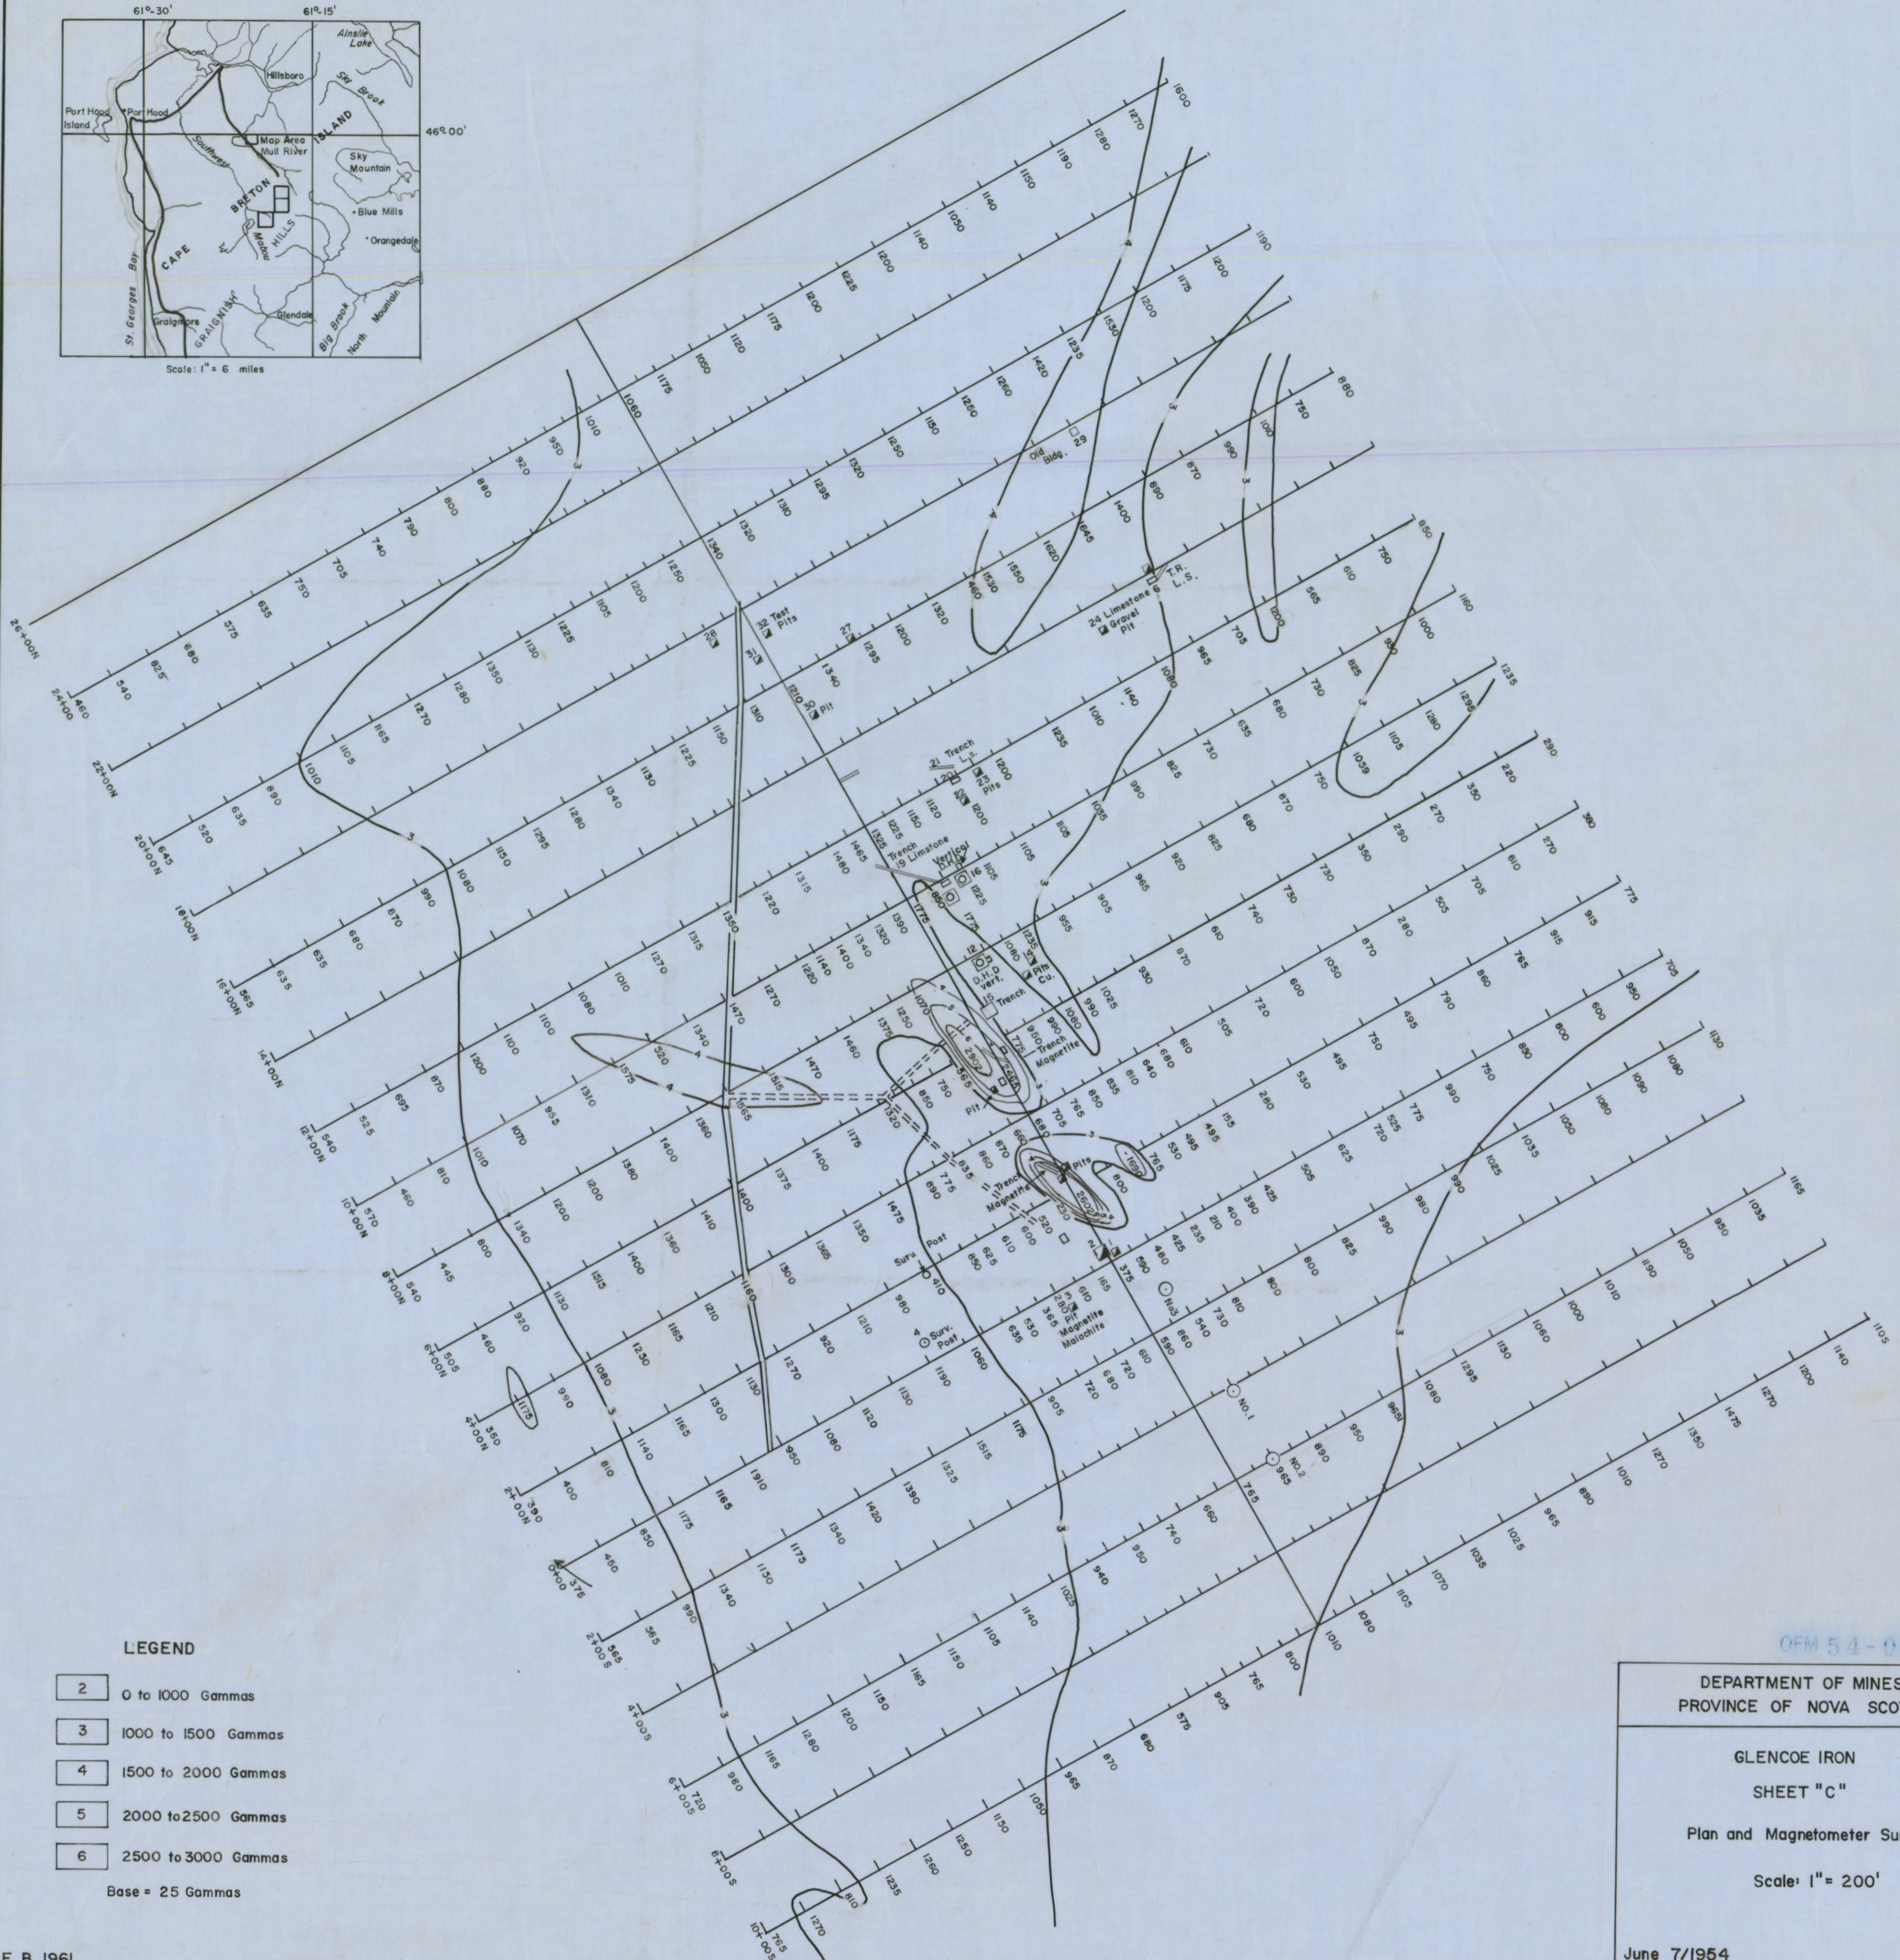

GLENCOE MILLS
CAPE BRETON ISLAND

LEGEND

- 2 0 to 1000 Gammas
 - 3 1000 to 1500 Gammas
 - 4 1500 to 2000 Gammas
 - 5 2000 to 2500 Gammas
 - 6 2500 to 3000 Gammas
- Base = 25 Gammas

GFM 54-001

DEPARTMENT OF MINES
PROVINCE OF NOVA SCOTIA

GLENCOE IRON
SHEET "C"

Plan and Magnetometer Survey

Scale: 1" = 200'

June 7/1954

J. R. M.