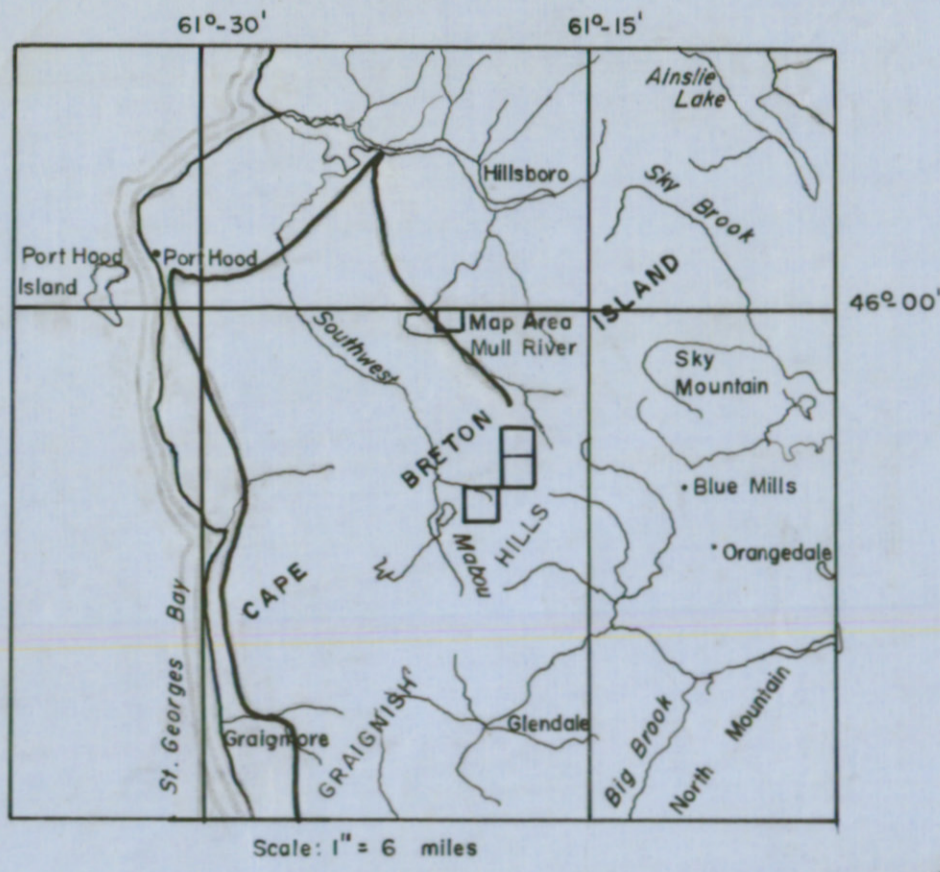

GLENCOE MILLS
CAPE BRETON ISLAND

LEGEND

- 2 0 to 1000 Gammas
 - 3 1000 to 1500 Gammas
 - 4 1500 to 2000 Gammas
 - 5 2000 to 2500 Gammas
 - 6 2500 to 3000 Gammas
- Base = 25 Gammas

GFM 54-001

DEPARTMENT OF MINES
PROVINCE OF NOVA SCOTIA

GLENCOE IRON
SHEET "C"

Plan and Magnetometer Survey

Scale: 1" = 200'

June 7/1954

J. R. M.