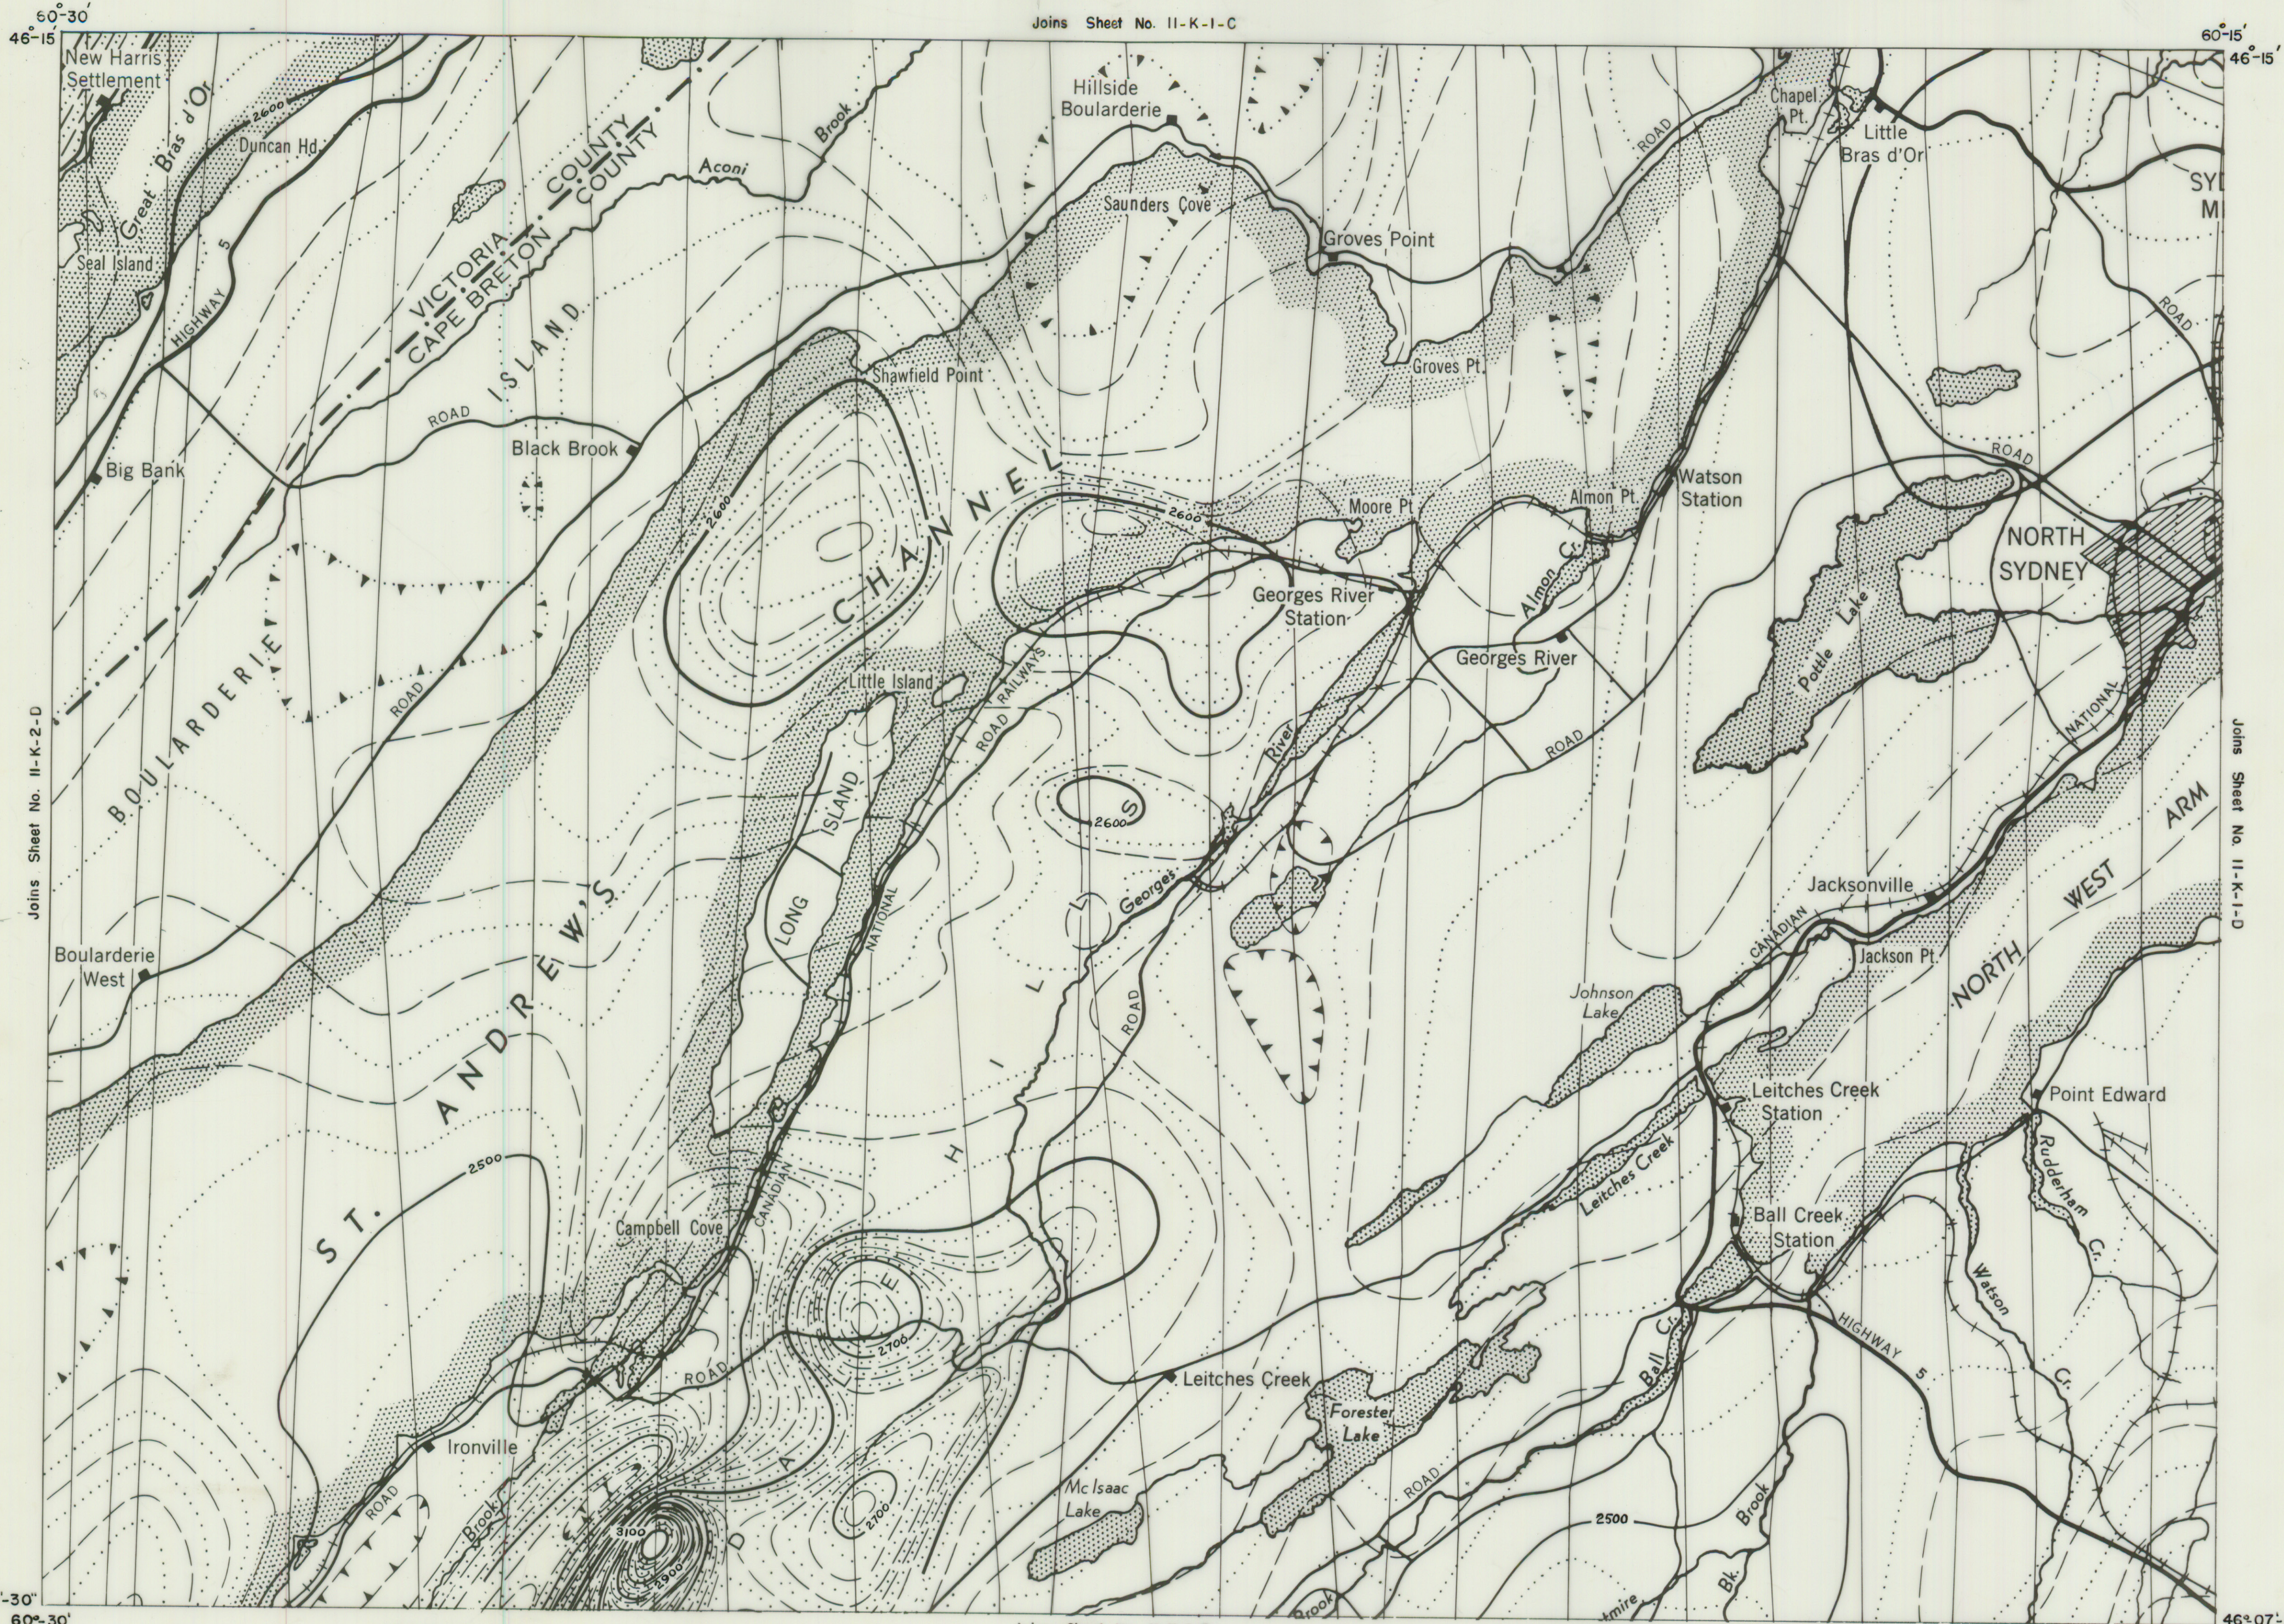

GEORGE RIVER

11-K-1-C

Joins Sheet No. 11-K-1-B

Joins Sheet No. 11-K-2-D

Joins Sheet No. 11-K-1-D

Joins Sheet No. 11-K-1-B

LEGEND

- BANNA CONTOURS
- MAGNETIC LOW
- FLIGHT LINE
- ROADS
- LAKES

AEROMAGNETIC MAP

Scale: 2 Inches to 1 Mile

Based on G.S.C. Map