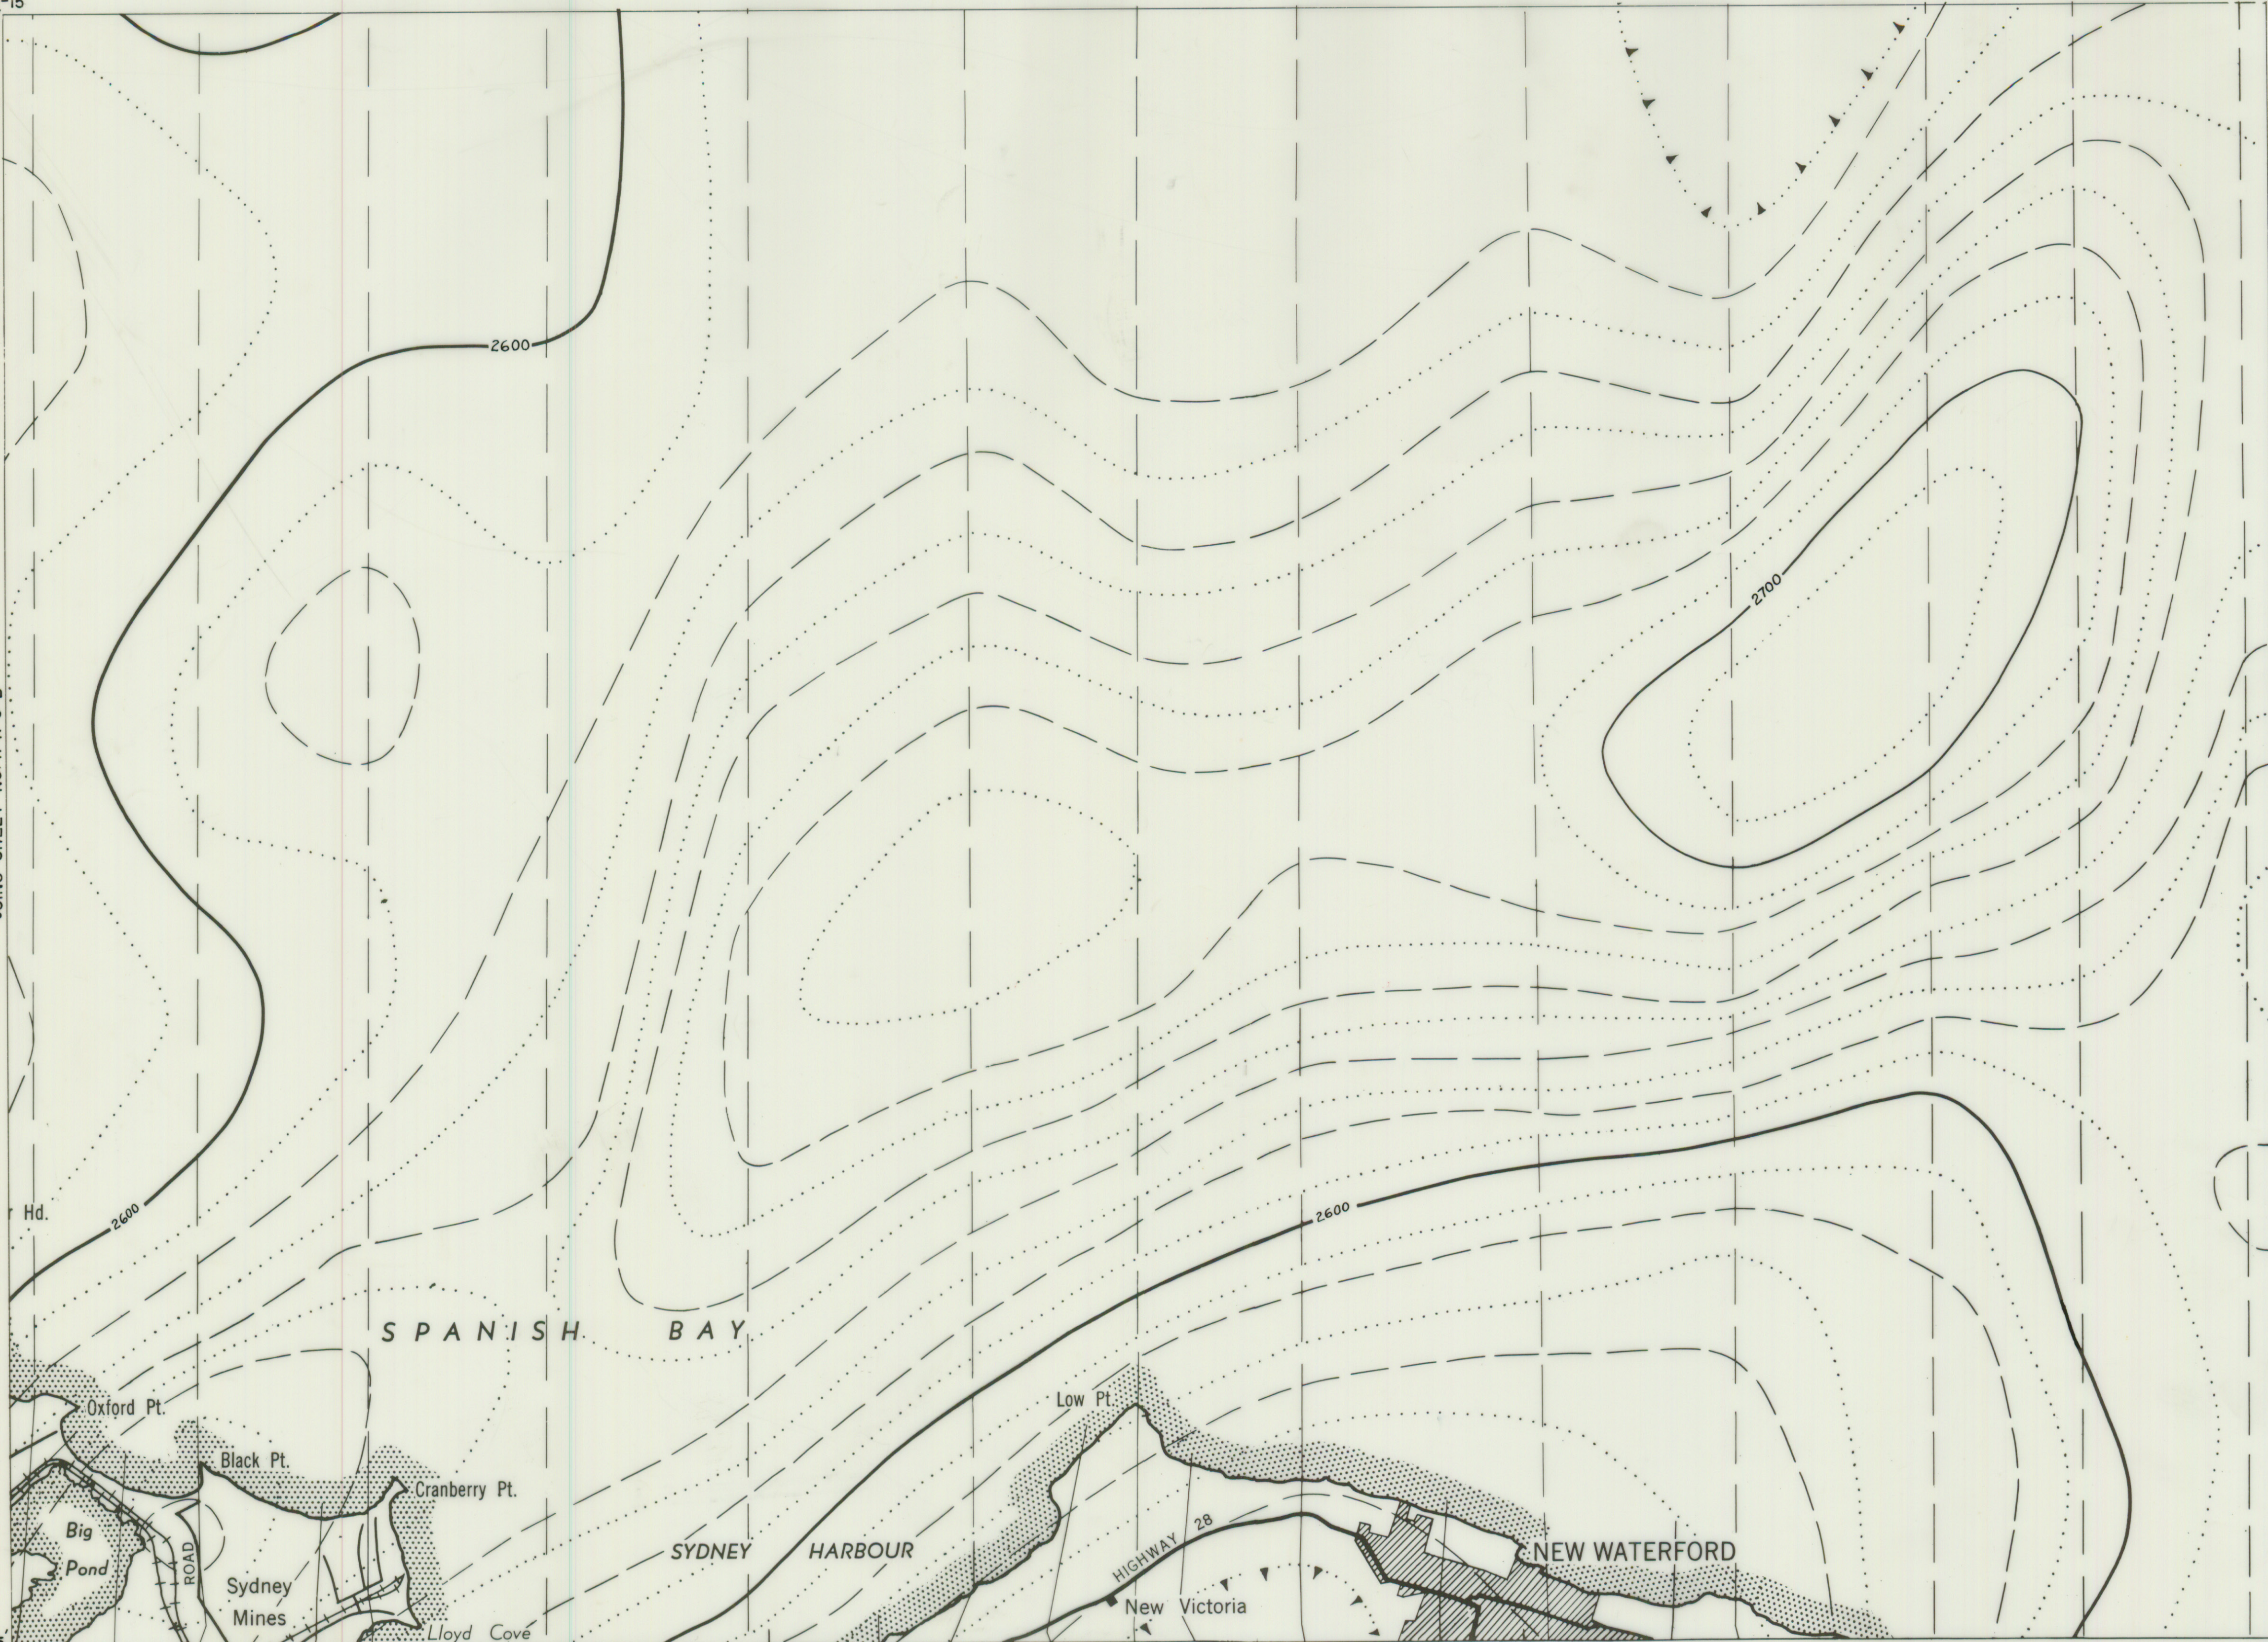

60°-15'
46°-22'-30"

60°-00'
46°-22'-30"

JOINS SHEET NO. 11-K-8-B

46°-15'
60°-15'

60°-00'
46°-15'

LEGEND

- GAMMA CONTOURS
- MAGNETIC LOW
- FLIGHT LINE
- ROADS
- LAKES

AEROMAGNETIC MAP

Based on G.S.C. Map

Scale: 2 Inches to 1 Mile

JOINS SHEET NO. 11-K-1-D