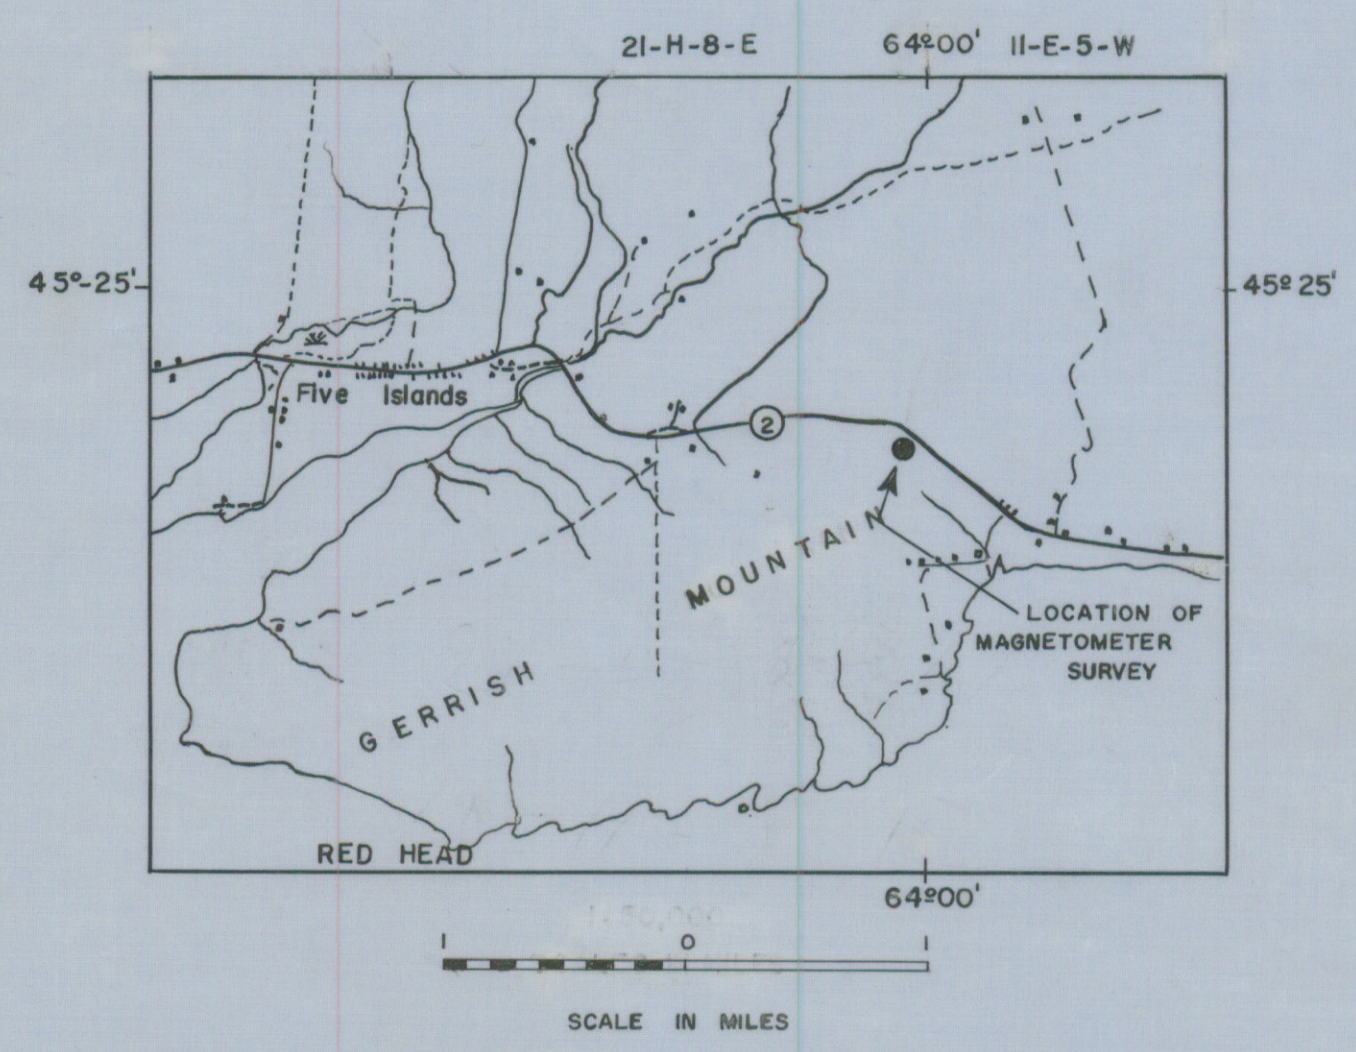

Mag. North

- LEGEND
- Y— PORTAL OR ADIT
 - PIT
 - DUMP
 - BROOK

PROVINCE OF NOVA SCOTIA
DEPARTMENT OF MINES

MAGNETOMETER SURVEY

GERRISH MOUNTAIN
COLCHESTER COUNTY N.S.

40 20 0 40 80 120
Scale in Feet

Nov. 26, 1959 F. S.