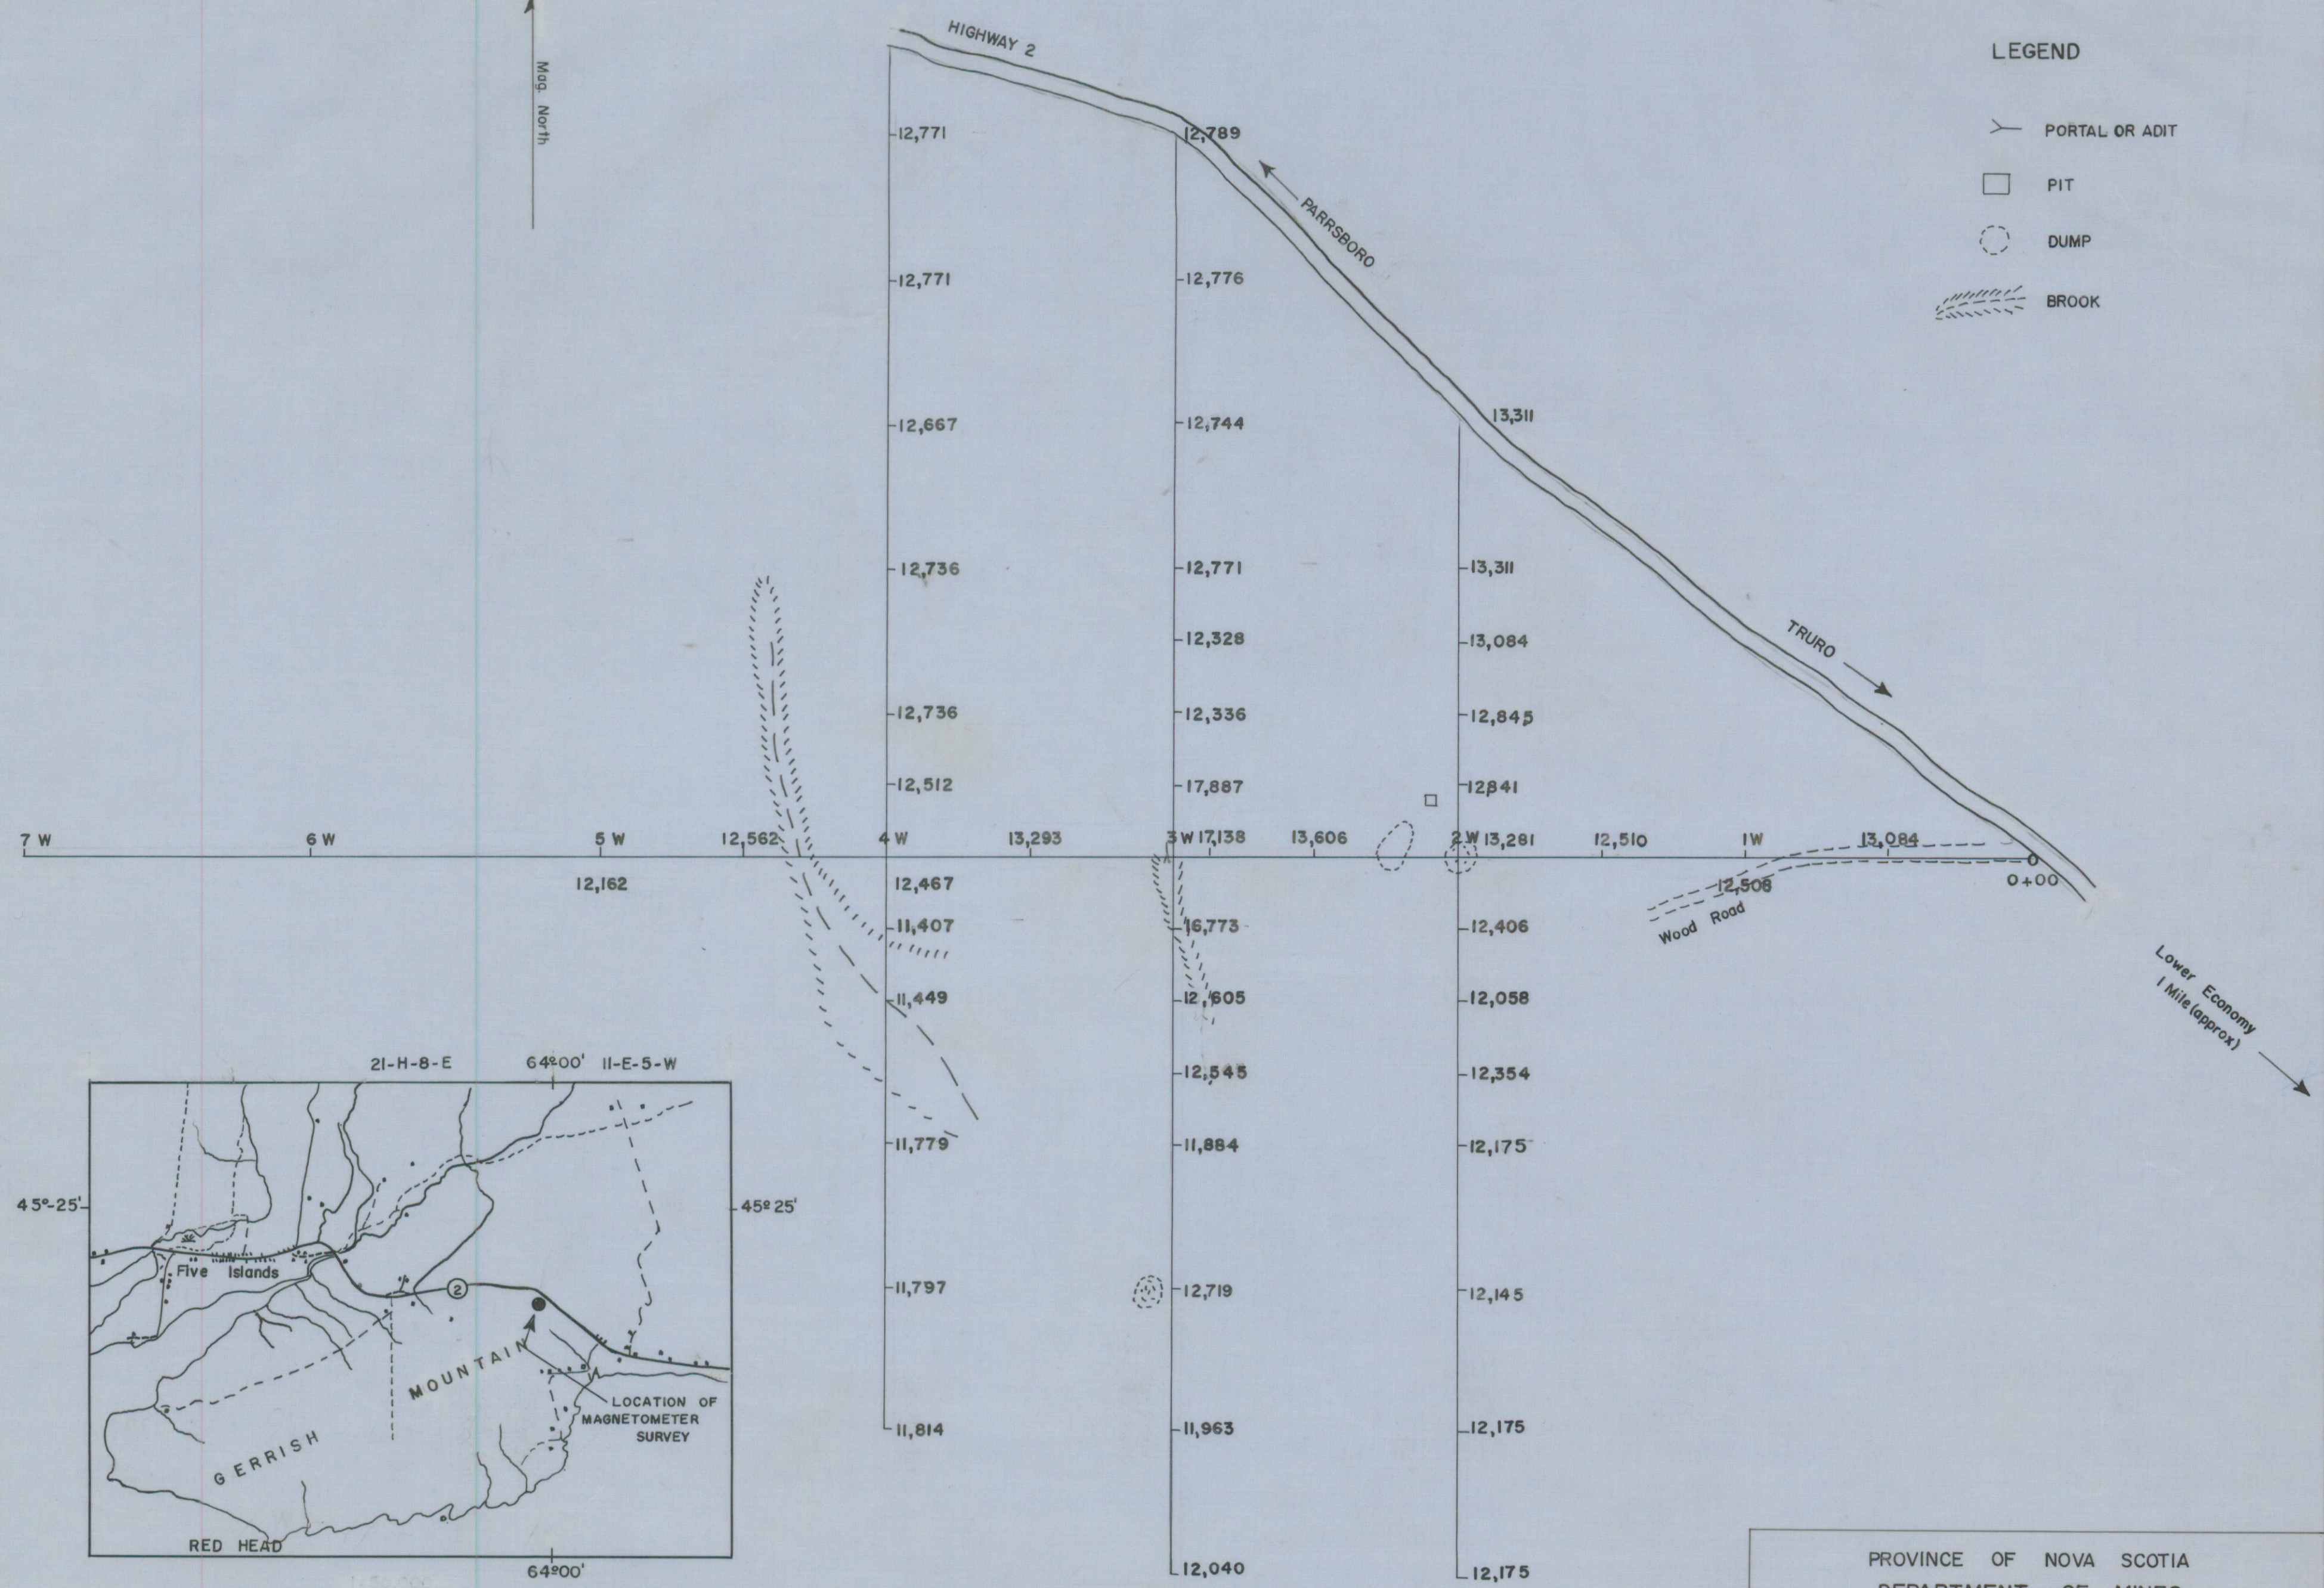

Mag. North

- LEGEND
- Y— PORTAL OR ADIT
 - PIT
 - DUMP
 - BROOK

PROVINCE OF NOVA SCOTIA
DEPARTMENT OF MINES

MAGNETOMETER SURVEY

GERRISH MOUNTAIN
COLCHESTER COUNTY N.S.

40 20 0 40 80 120
Scale in Feet

Nov. 26, 1959 F. S.