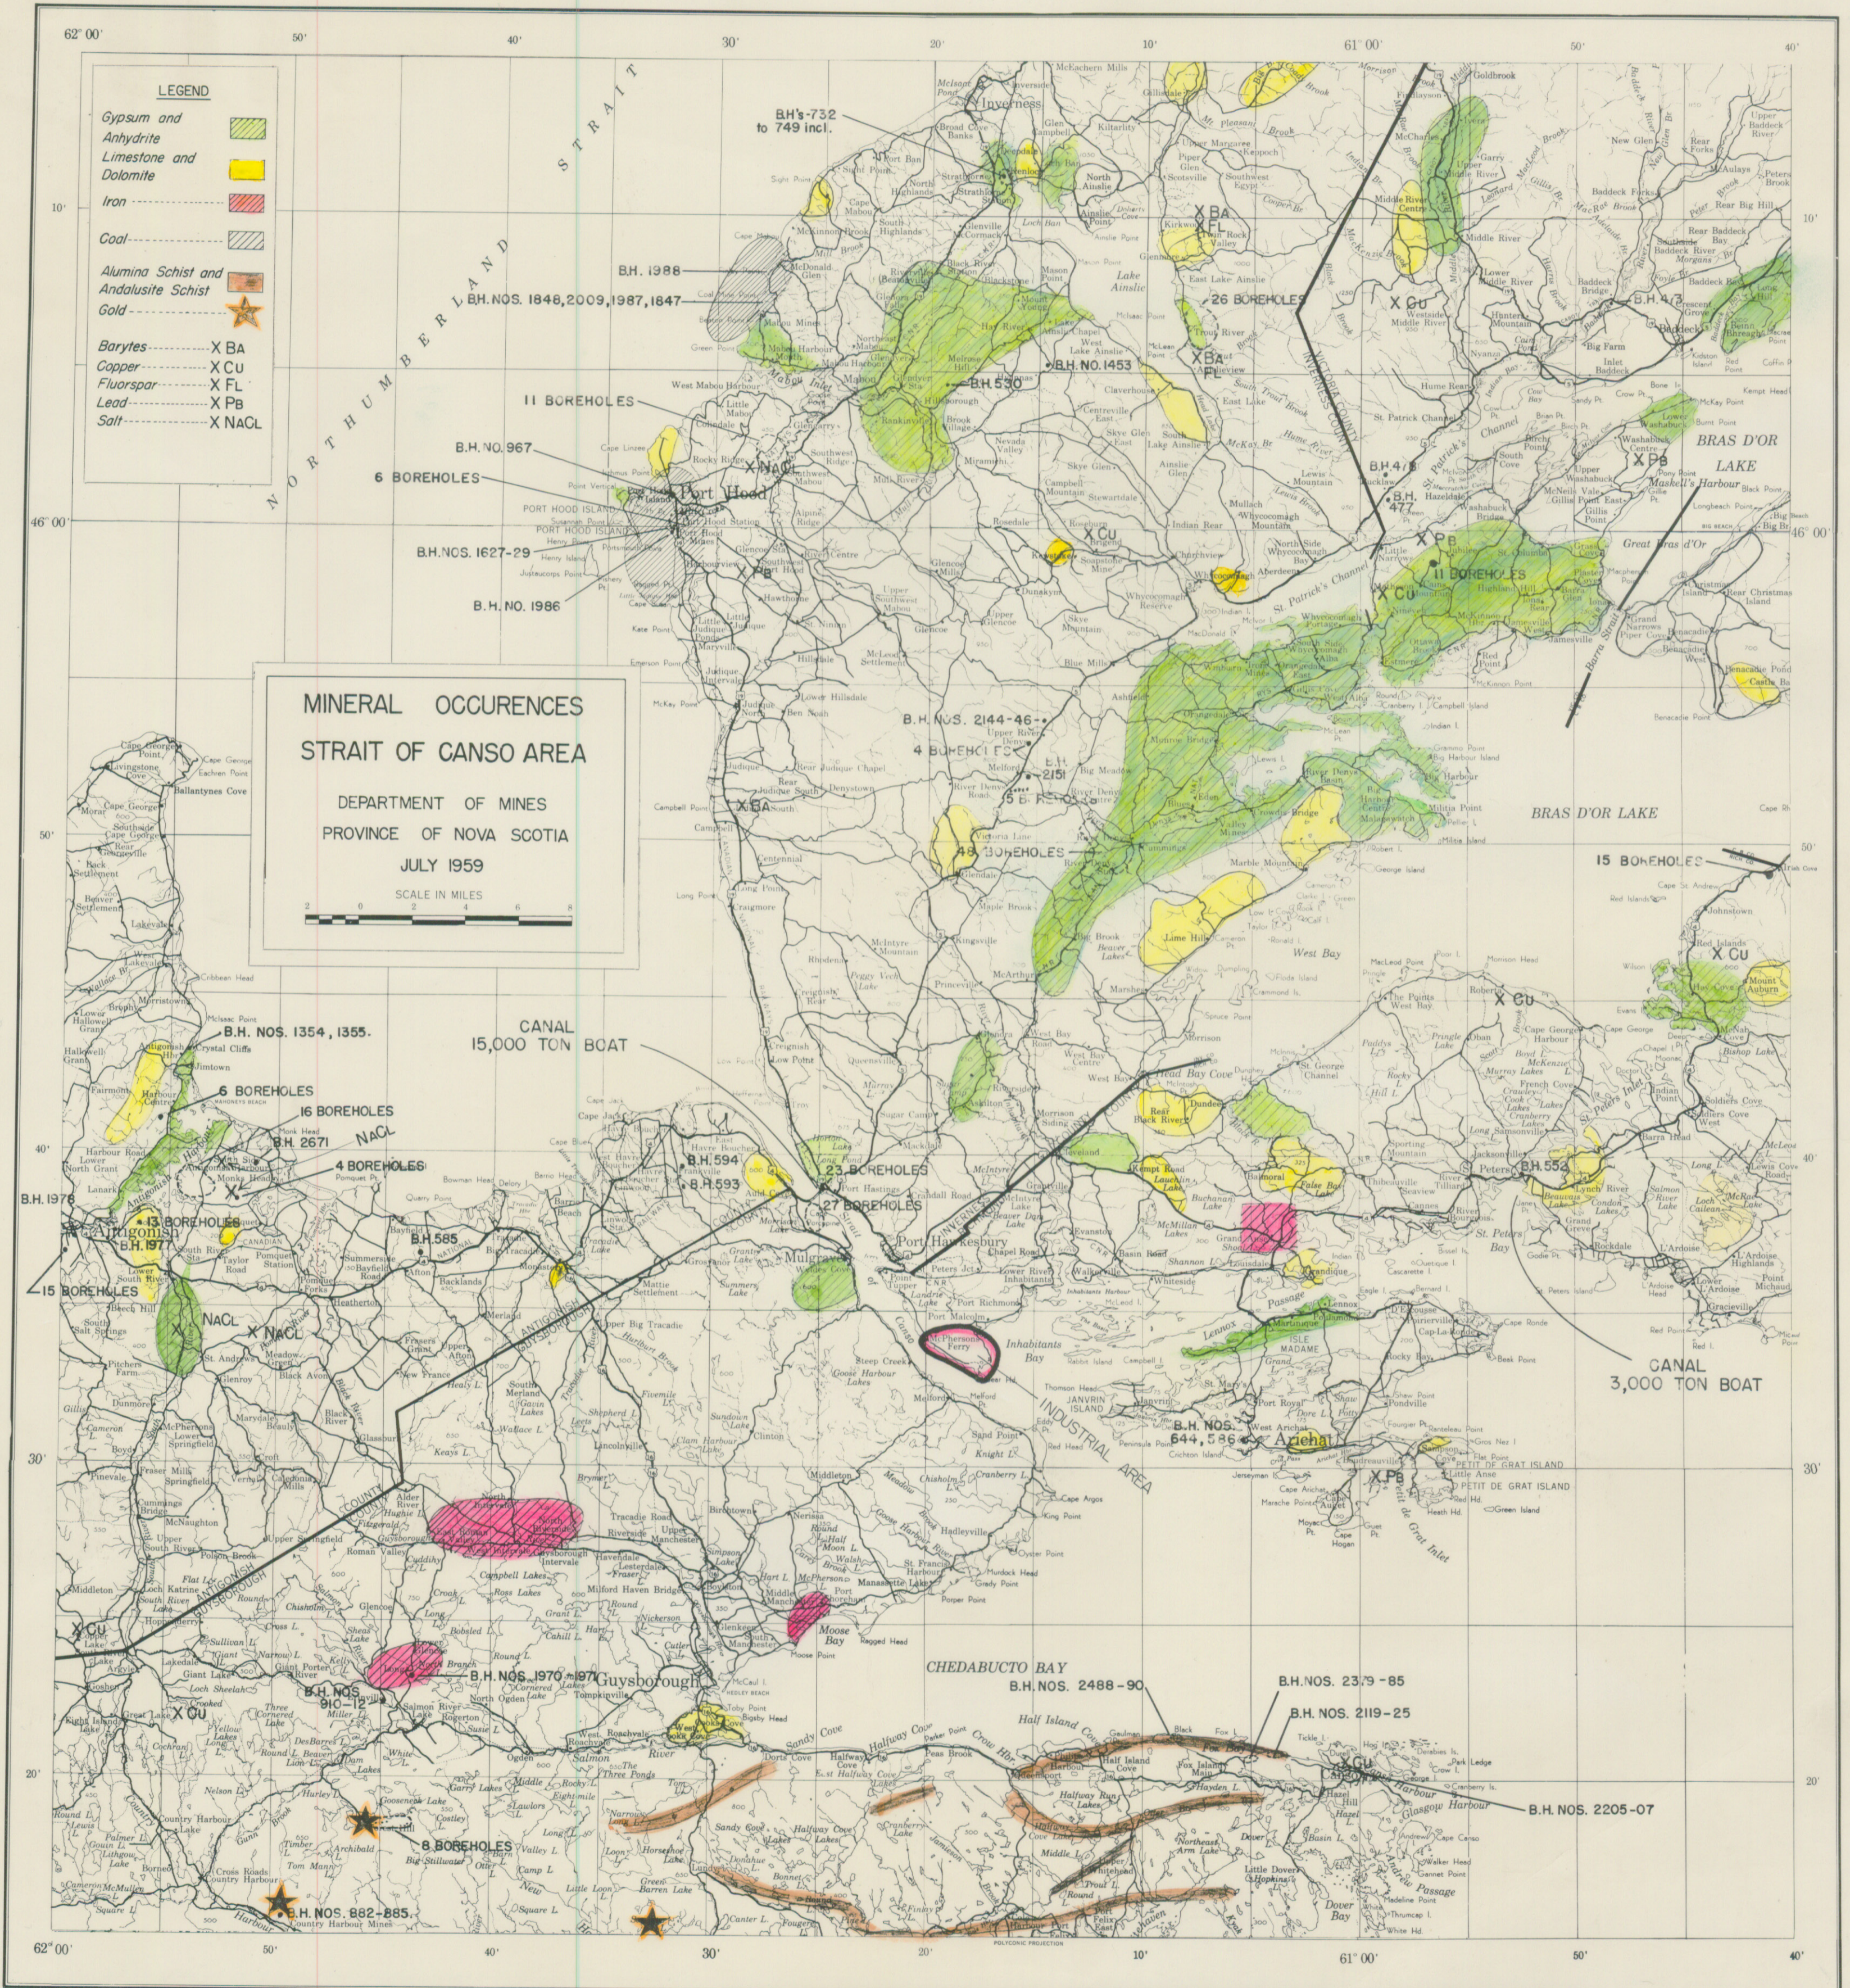

REF. or DRAWING NO. *MINERAL OCCURENCES*
STRAIT OF CANSO AREA
 DETAILS
 1" = 4 Mi.

OFM 59001

9734

OFM 59001