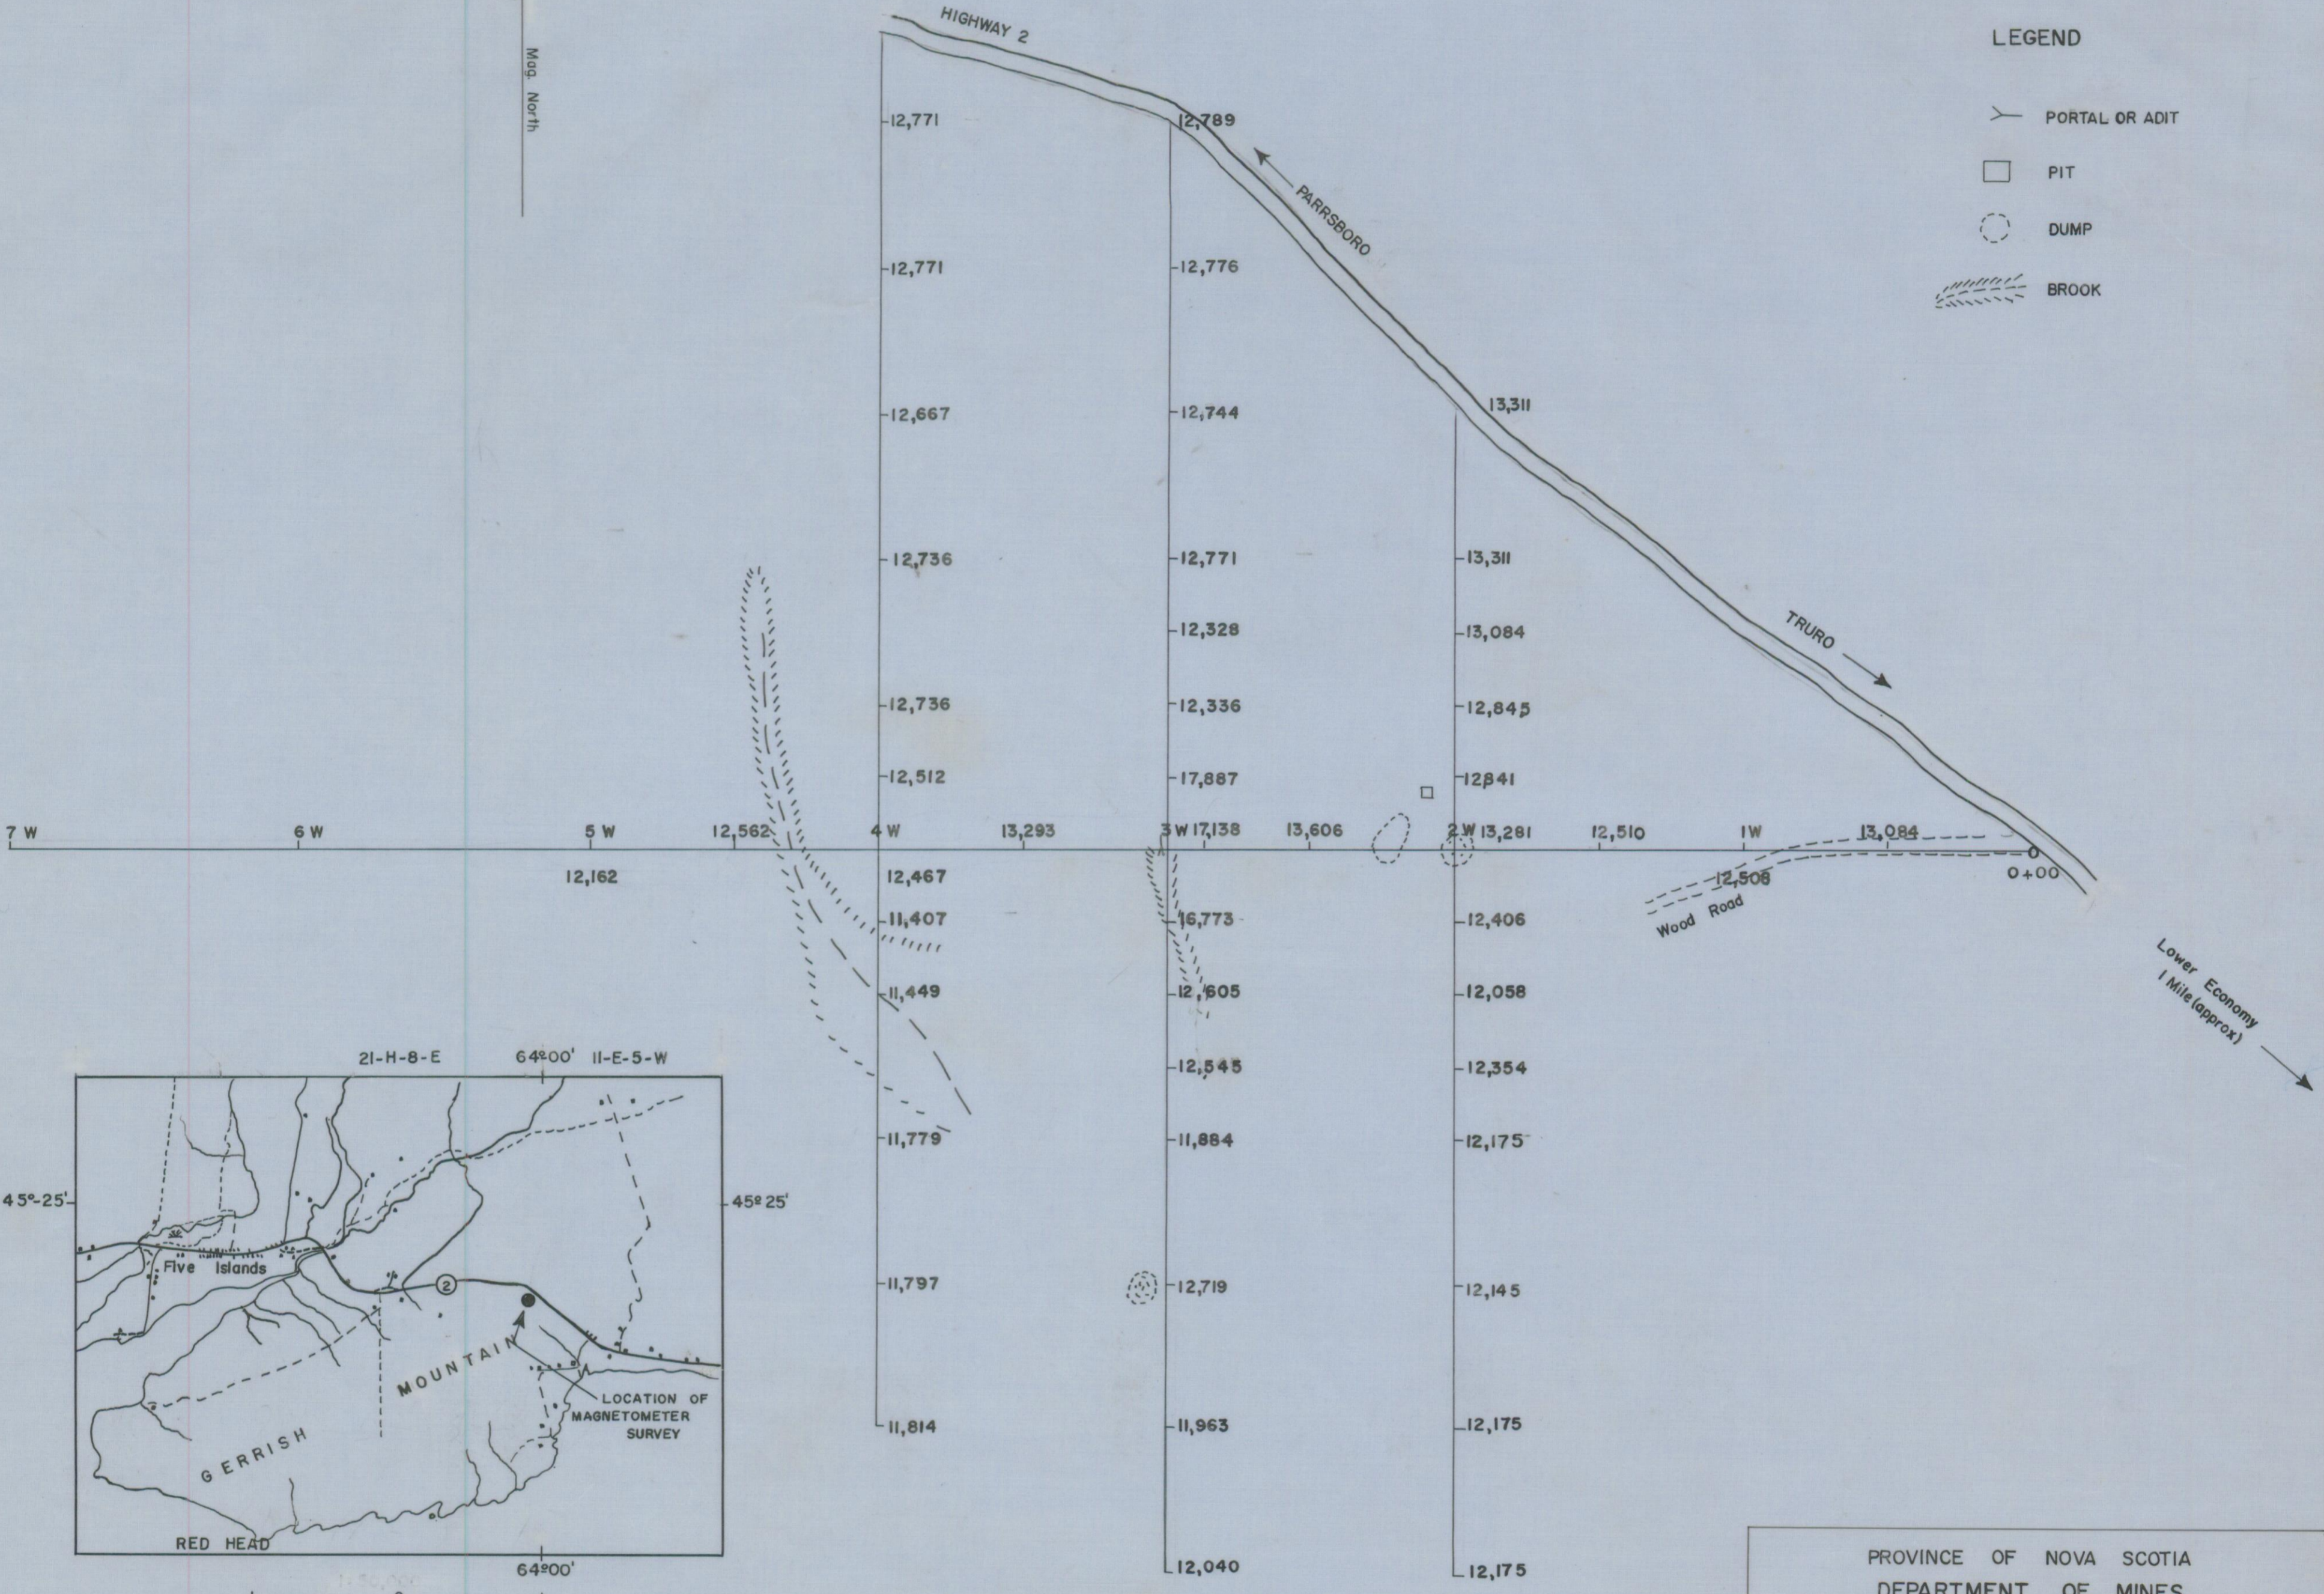

Mag. North

LEGEND

- > PORTAL OR ADIT
- PIT
- DUMP
- ▨ BROOK

PROVINCE OF NOVA SCOTIA
DEPARTMENT OF MINES

MAGNETOMETER SURVEY

GERRISH MOUNTAIN
COLCHESTER COUNTY N. S.

40 20 0 40 80 120
Scale in Feet

Nov. 26, 1959 F. S.