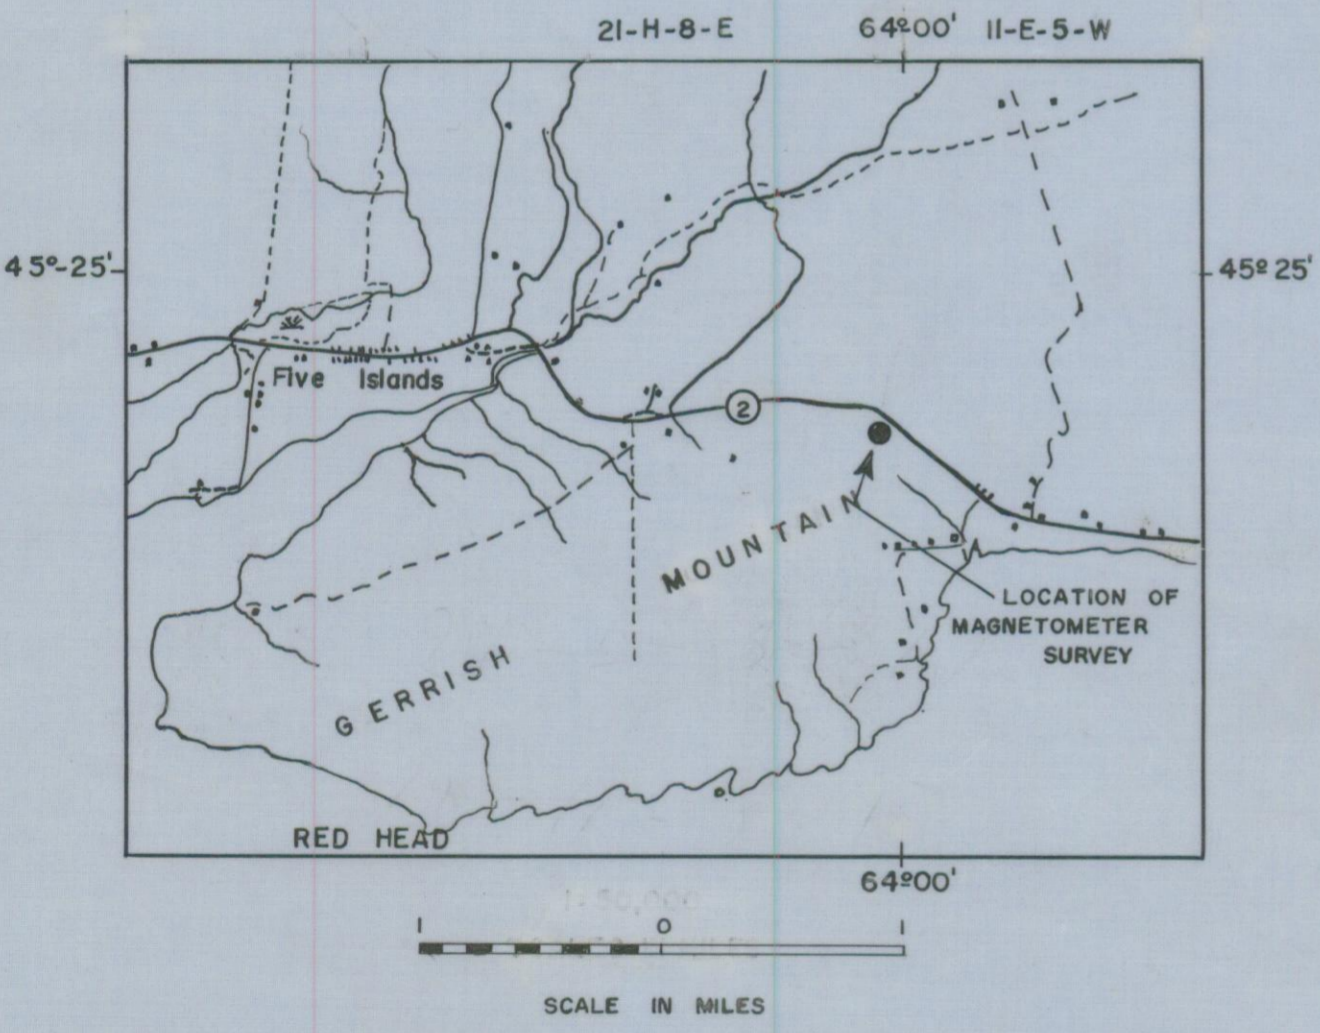

Mag. North

LEGEND

- > PORTAL OR ADIT
- PIT
- DUMP
- ▨ BROOK

PROVINCE OF NOVA SCOTIA
DEPARTMENT OF MINES

MAGNETOMETER SURVEY

GERRISH MOUNTAIN
COLCHESTER COUNTY N. S.

40 20 0 40 80 120
Scale in Feet

Nov. 26, 1959 F. S.