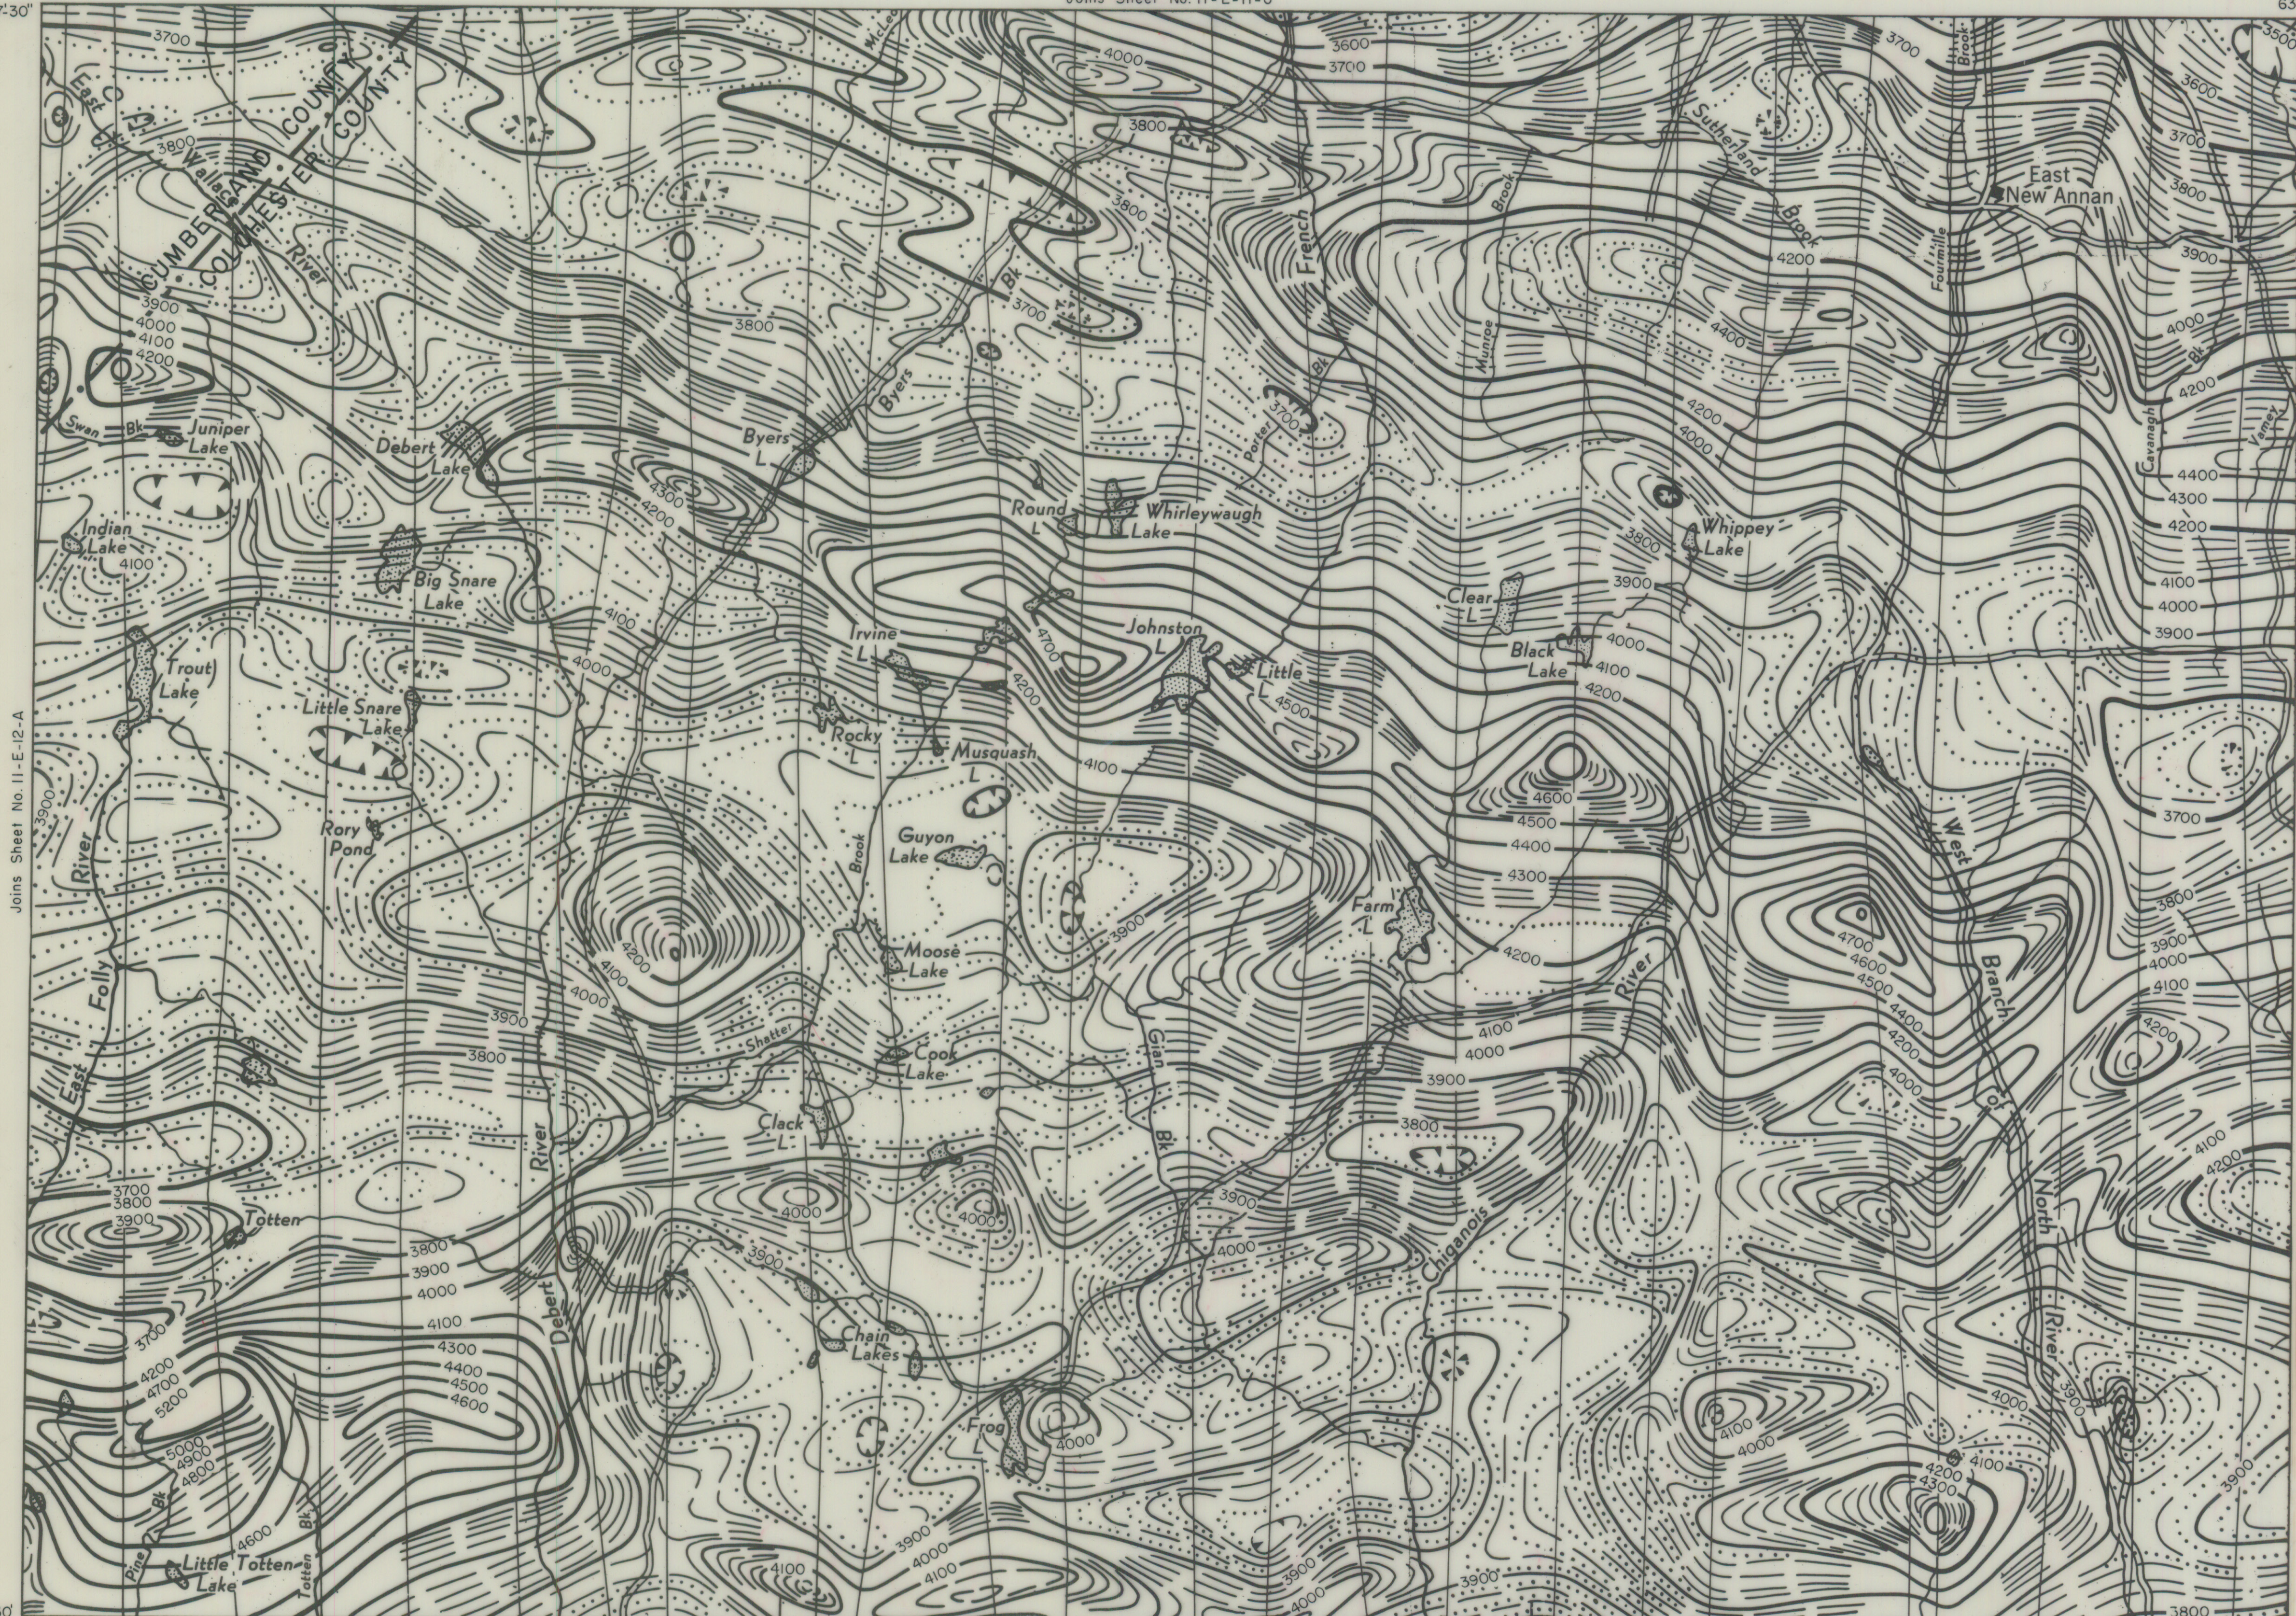

63°30'  
45°37'30"

63°15'  
45°30'

LEGEND

- GAMMA CONTOURS
- MAGNETIC LOW
- FLIGHT LINE
- ROADS
- LAKES

AEROMAGNETIC MAP

Scale: 2 Inches to 1 Mile

Based on G. S. C. Map

45°30'  
63°30'

45°30'  
63°15'