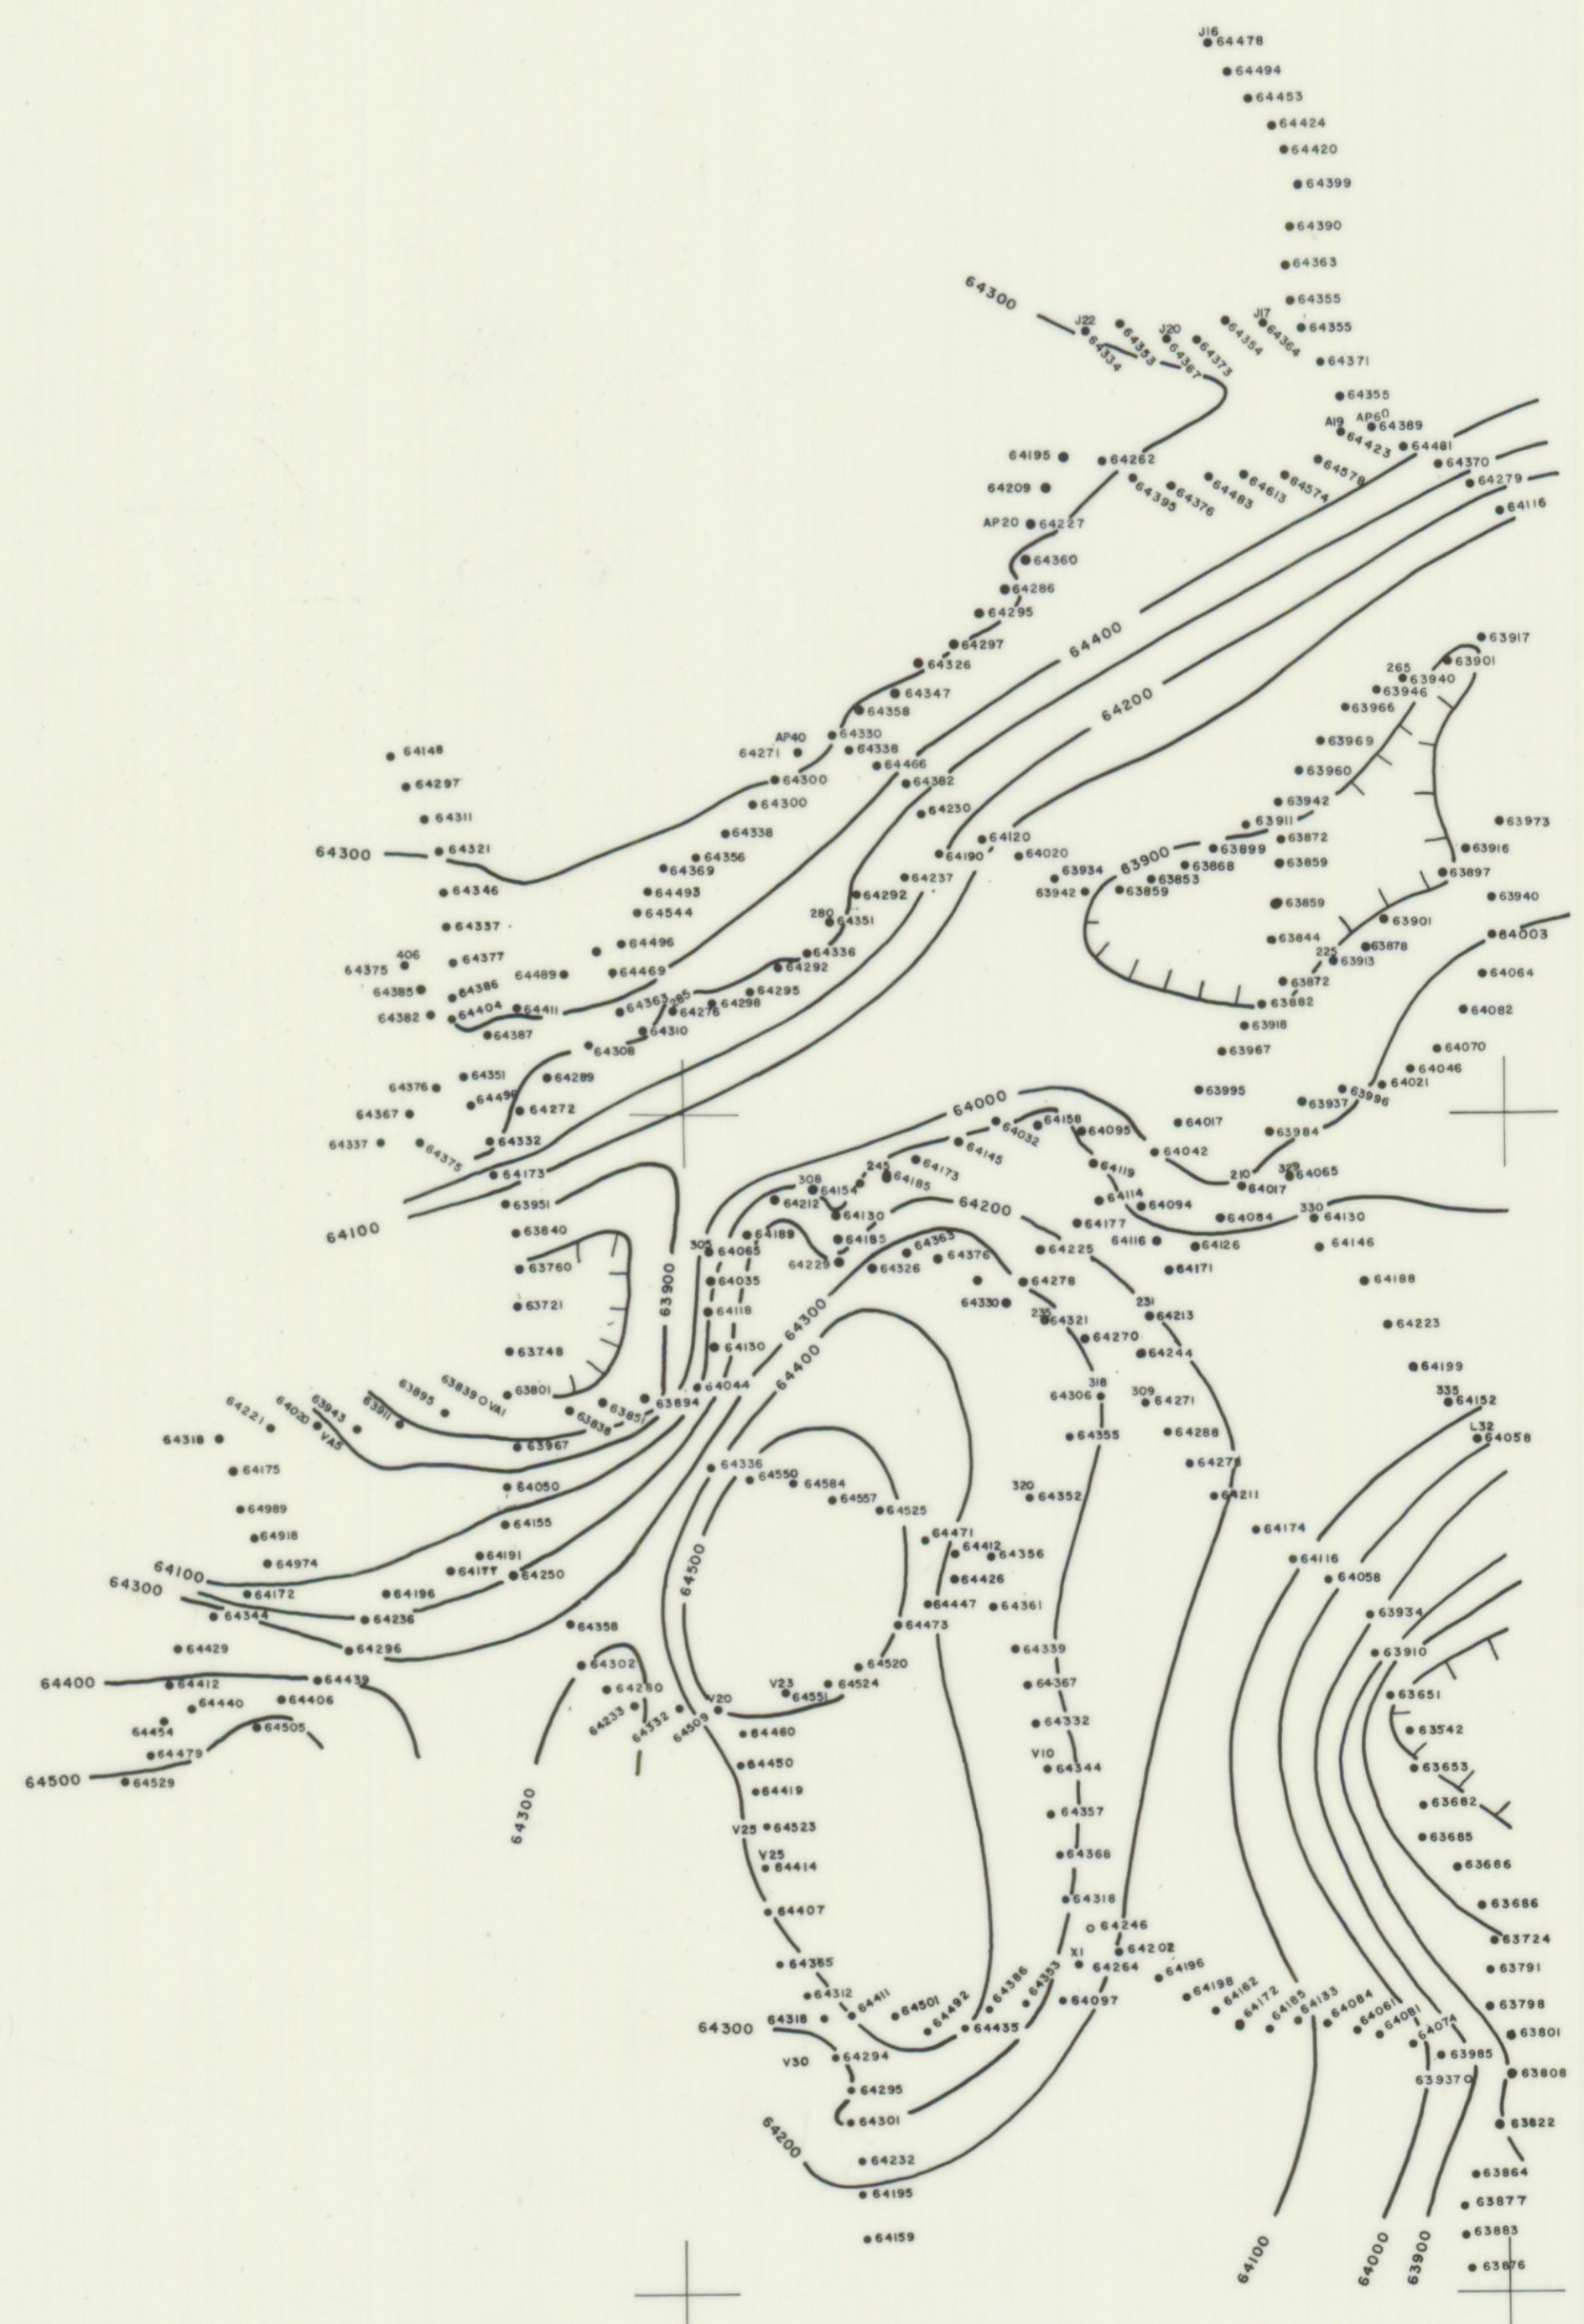

45°45'
62° 15'

10'

05'

62° 00'

40'

10'

05'

10'

35'

10'

05'

10'

45°30'

10'

05'

10'

NOVA SCOTIA RESEARCH FOUNDATION
GRAVITY SURVEY
BOUGUER ANOMALY MAP
SHEET 11E9E
1964
Elevation Datum SEA LEVEL
Gravity Datum TRURO
(Dominion Observatory)
O Latitude Correction at 45°N

1:50,000