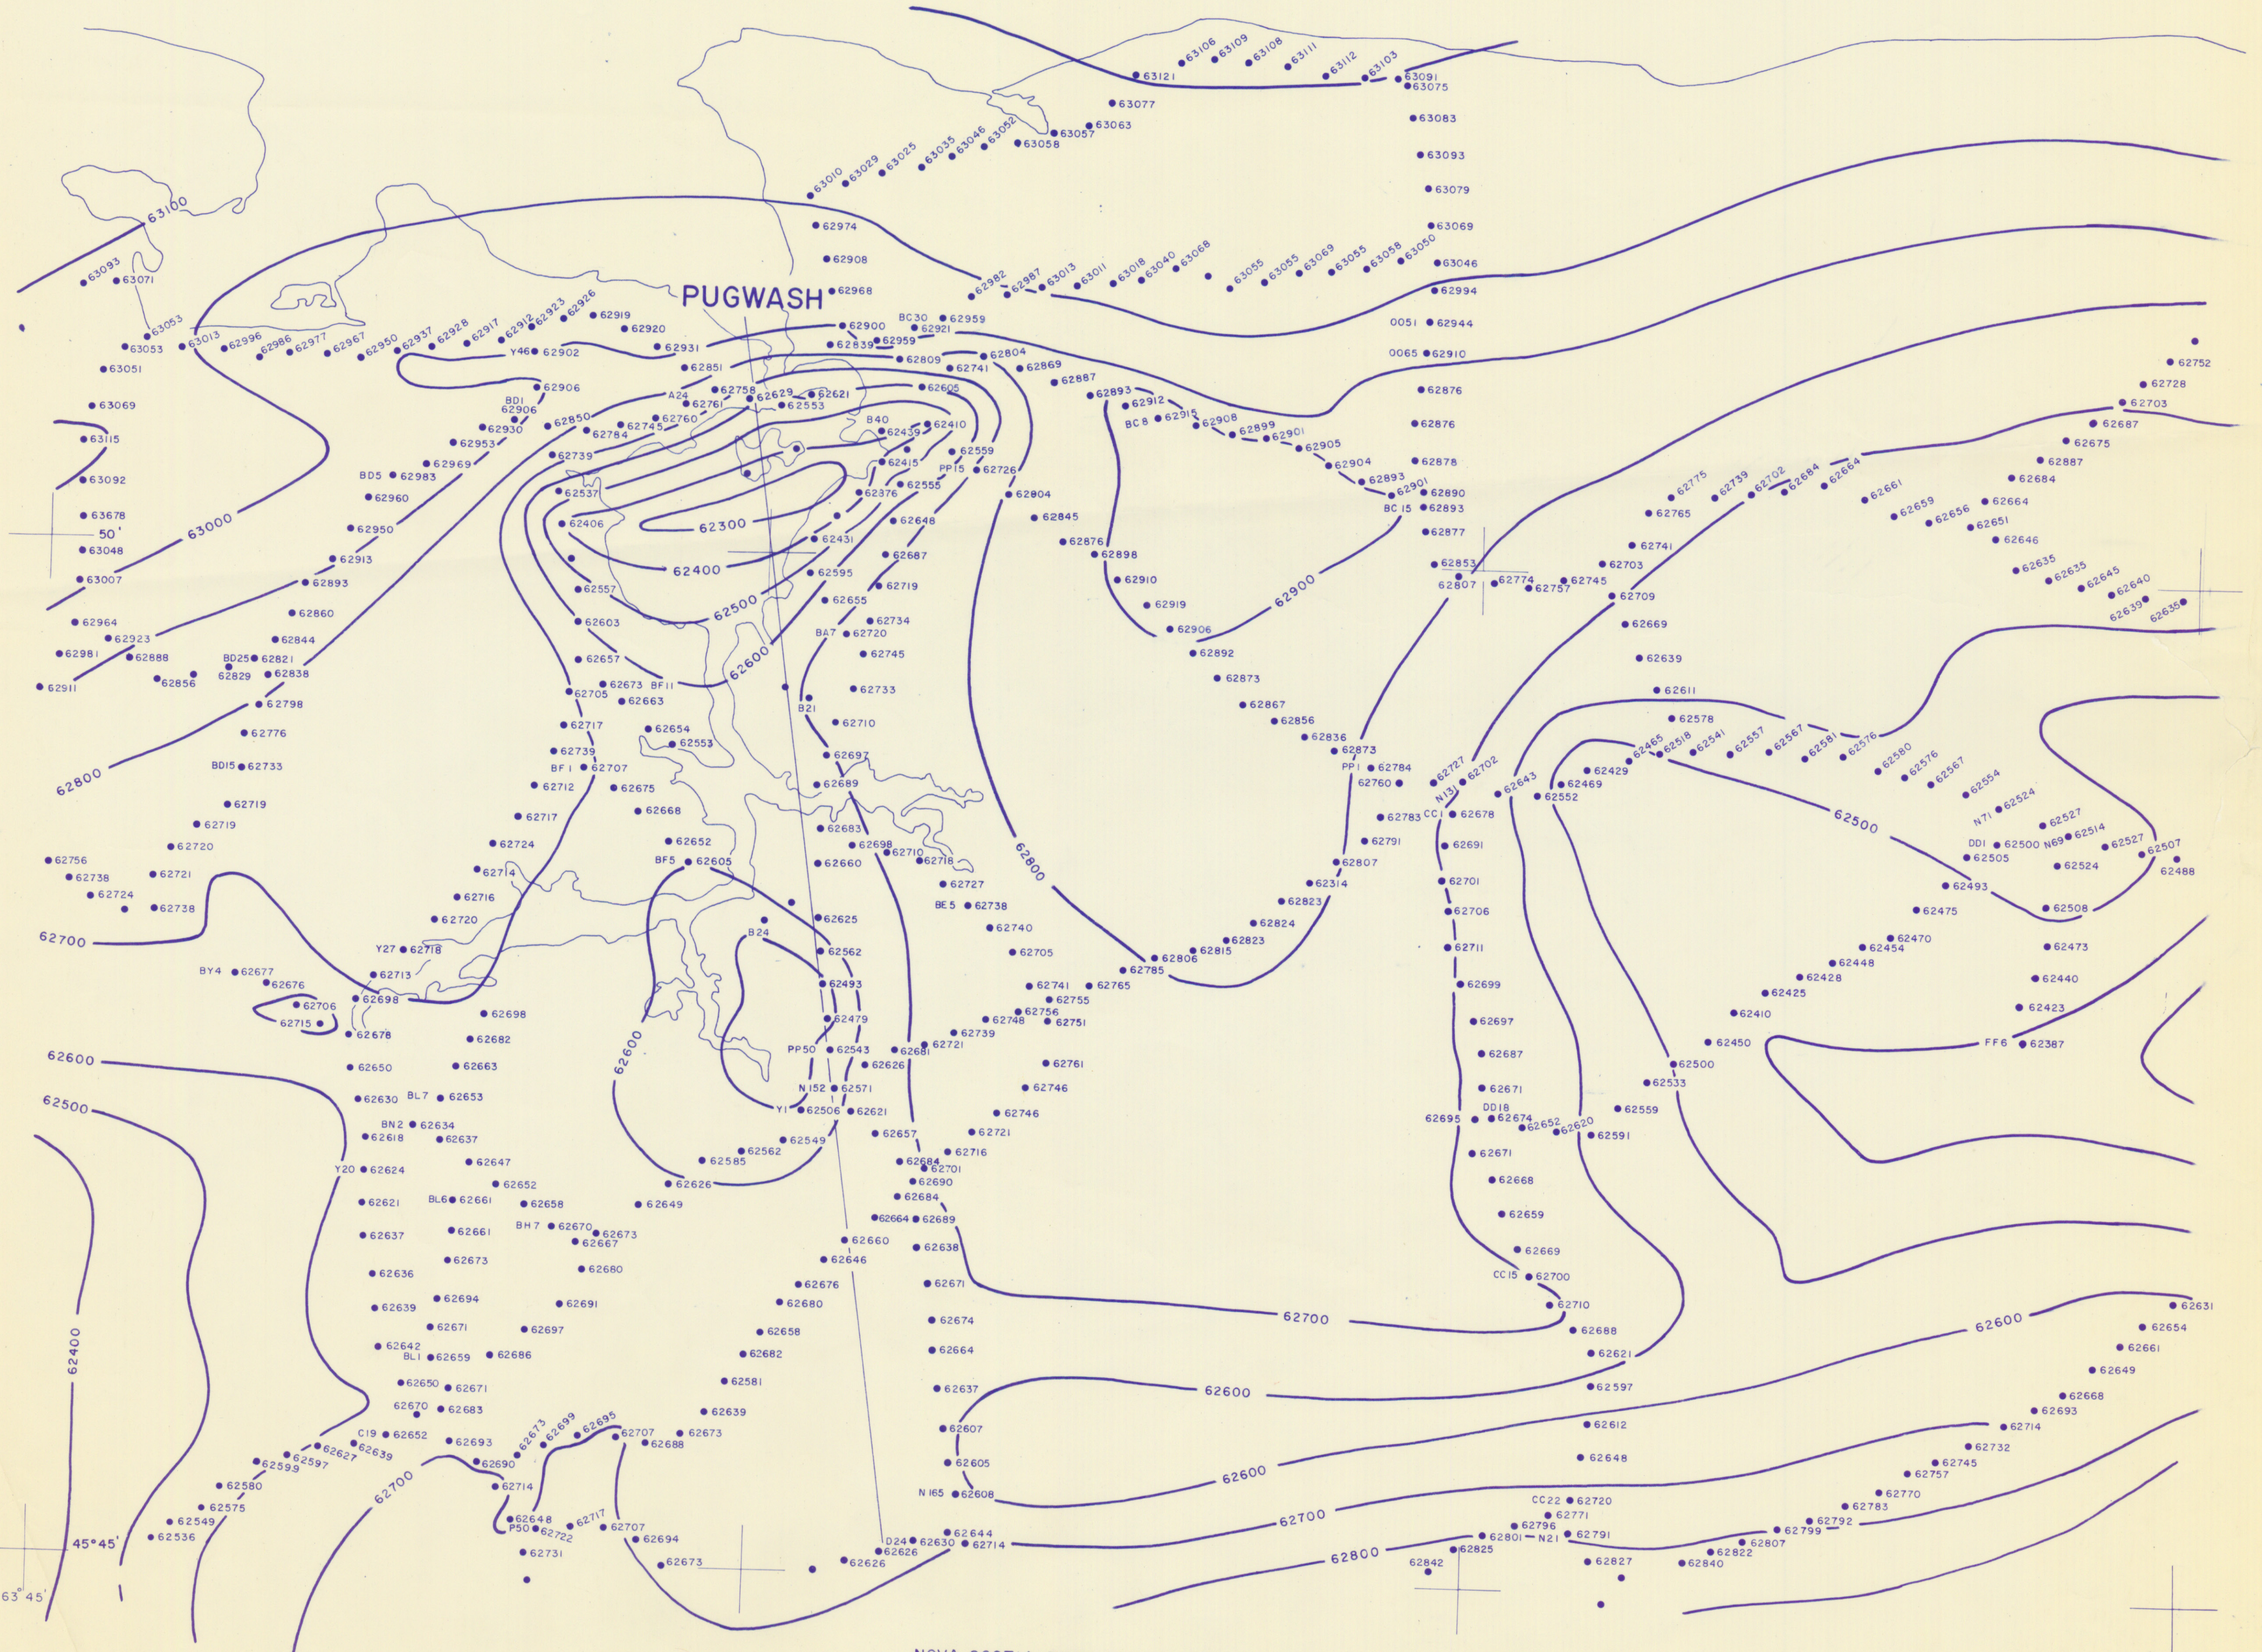

46°00'
63°45'

40'

35'

30'

55'

NOVA SCOTIA RESEARCH FOUNDATION
GRAVITY SURVEY
BOUGUER ANOMALY MAP
SHEET 11E/13E
1964
Elevation Datum SEA LEVEL
Gravity Datum TRURO 1953
(Dominion Observatory)
O Latitude Correction at 45°N

Drawing Checked EM