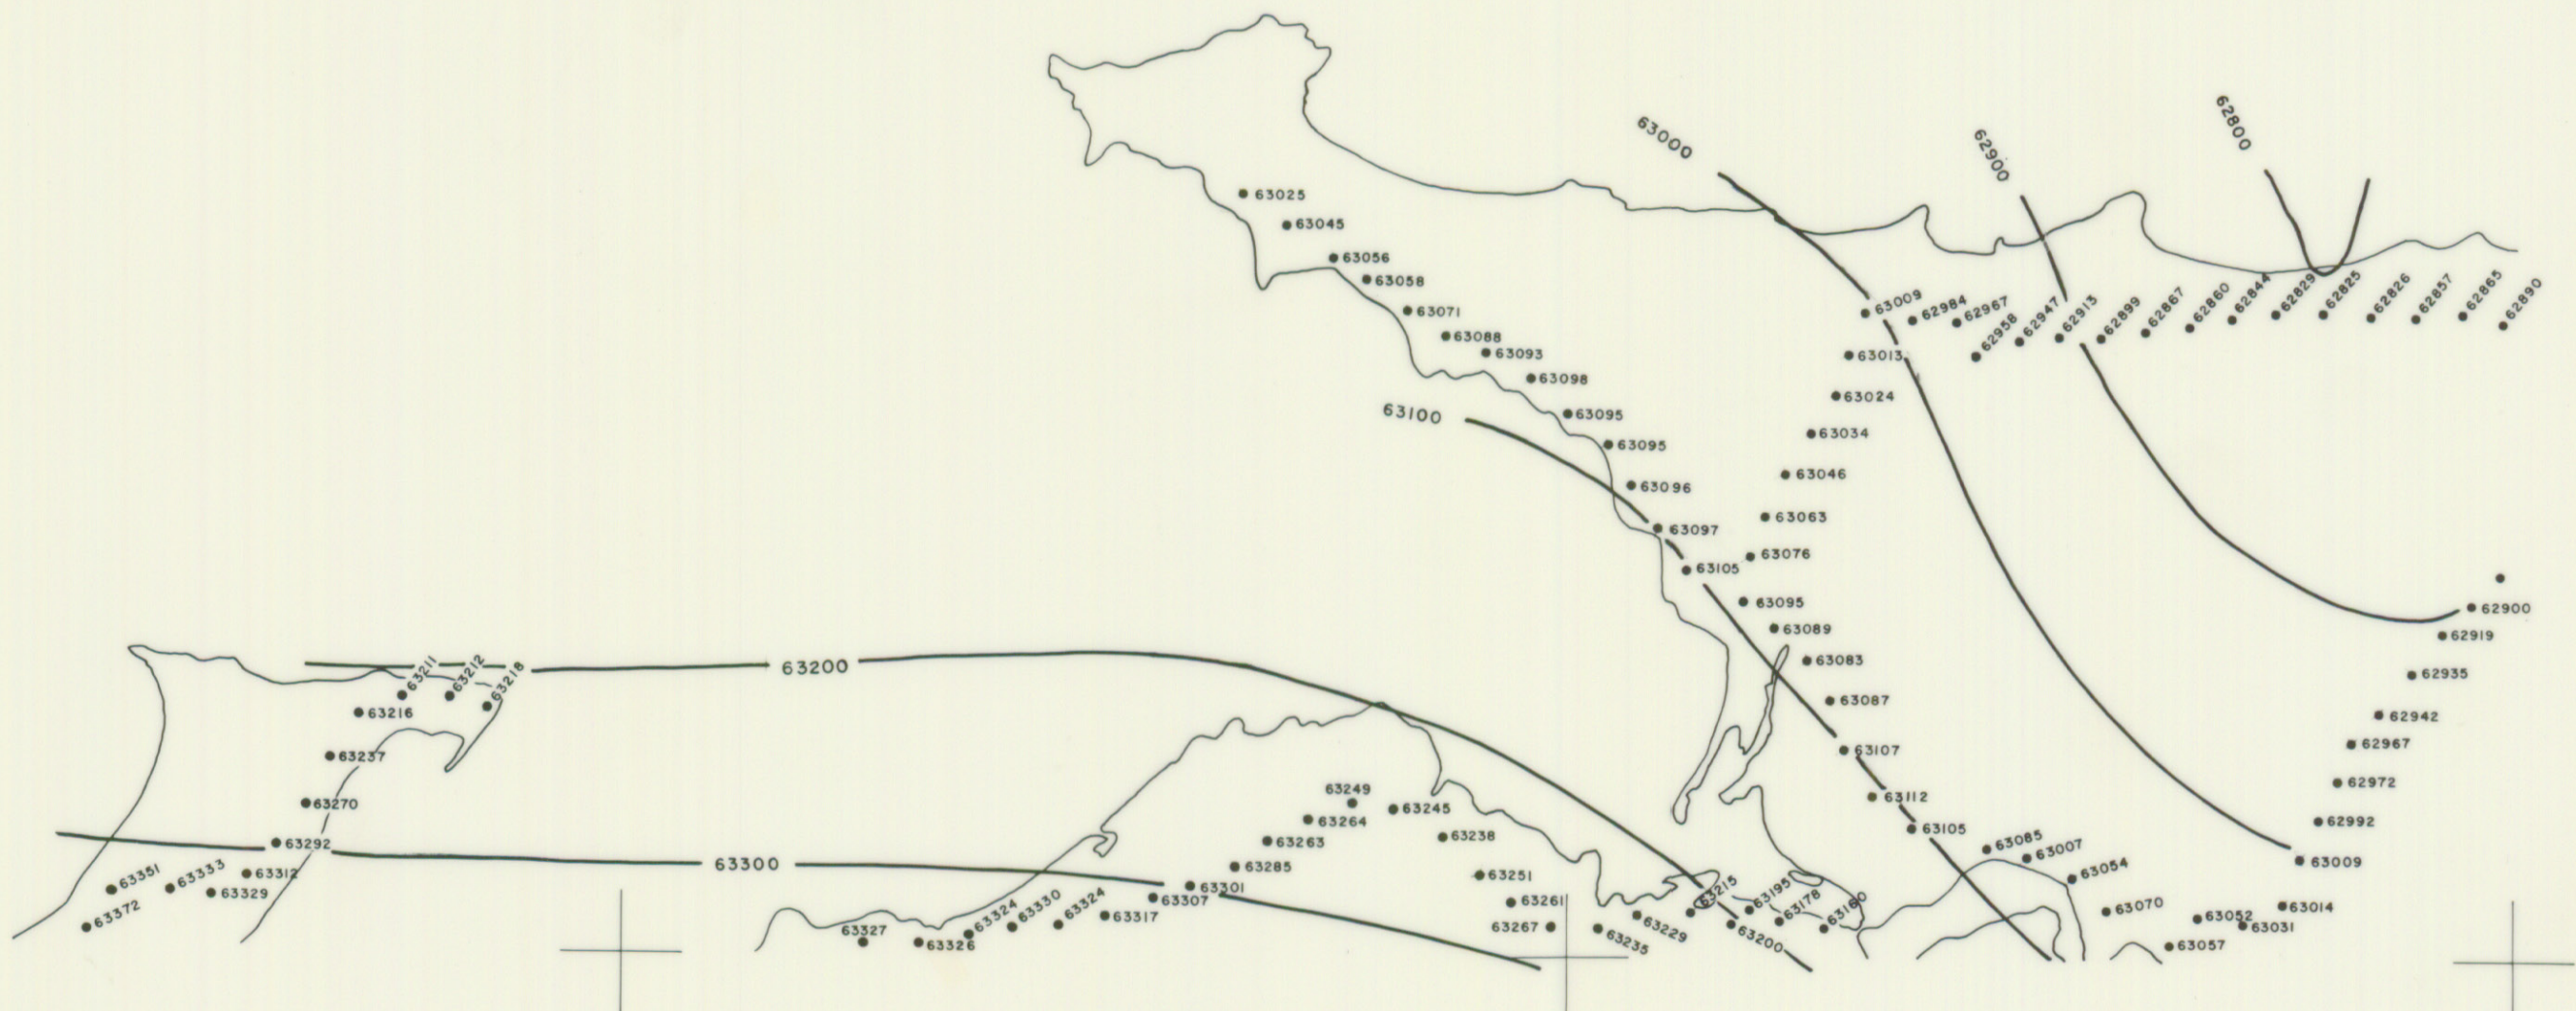

46°00'
63° 15'

10'

05'

63° 00'

OBS. stn.
● 62930

55'

10'

05'

63° 00'

OBS. stn.
● 63110

50'

10'

05'

63° 00'

45°45'
63° 15'

NOVA SCOTIA RESEARCH FOUNDATION
GRAVITY SURVEY
BOUGUER ANOMALY MAP
SHEET 11E/14E
1964

Elevation Datum SEA LEVEL
Gravity Datum TRURO 1953
(Dominion Observatory)

0 Latitude Correction at 45°N

Drawing checked EM
Stns checked En

1:50,000