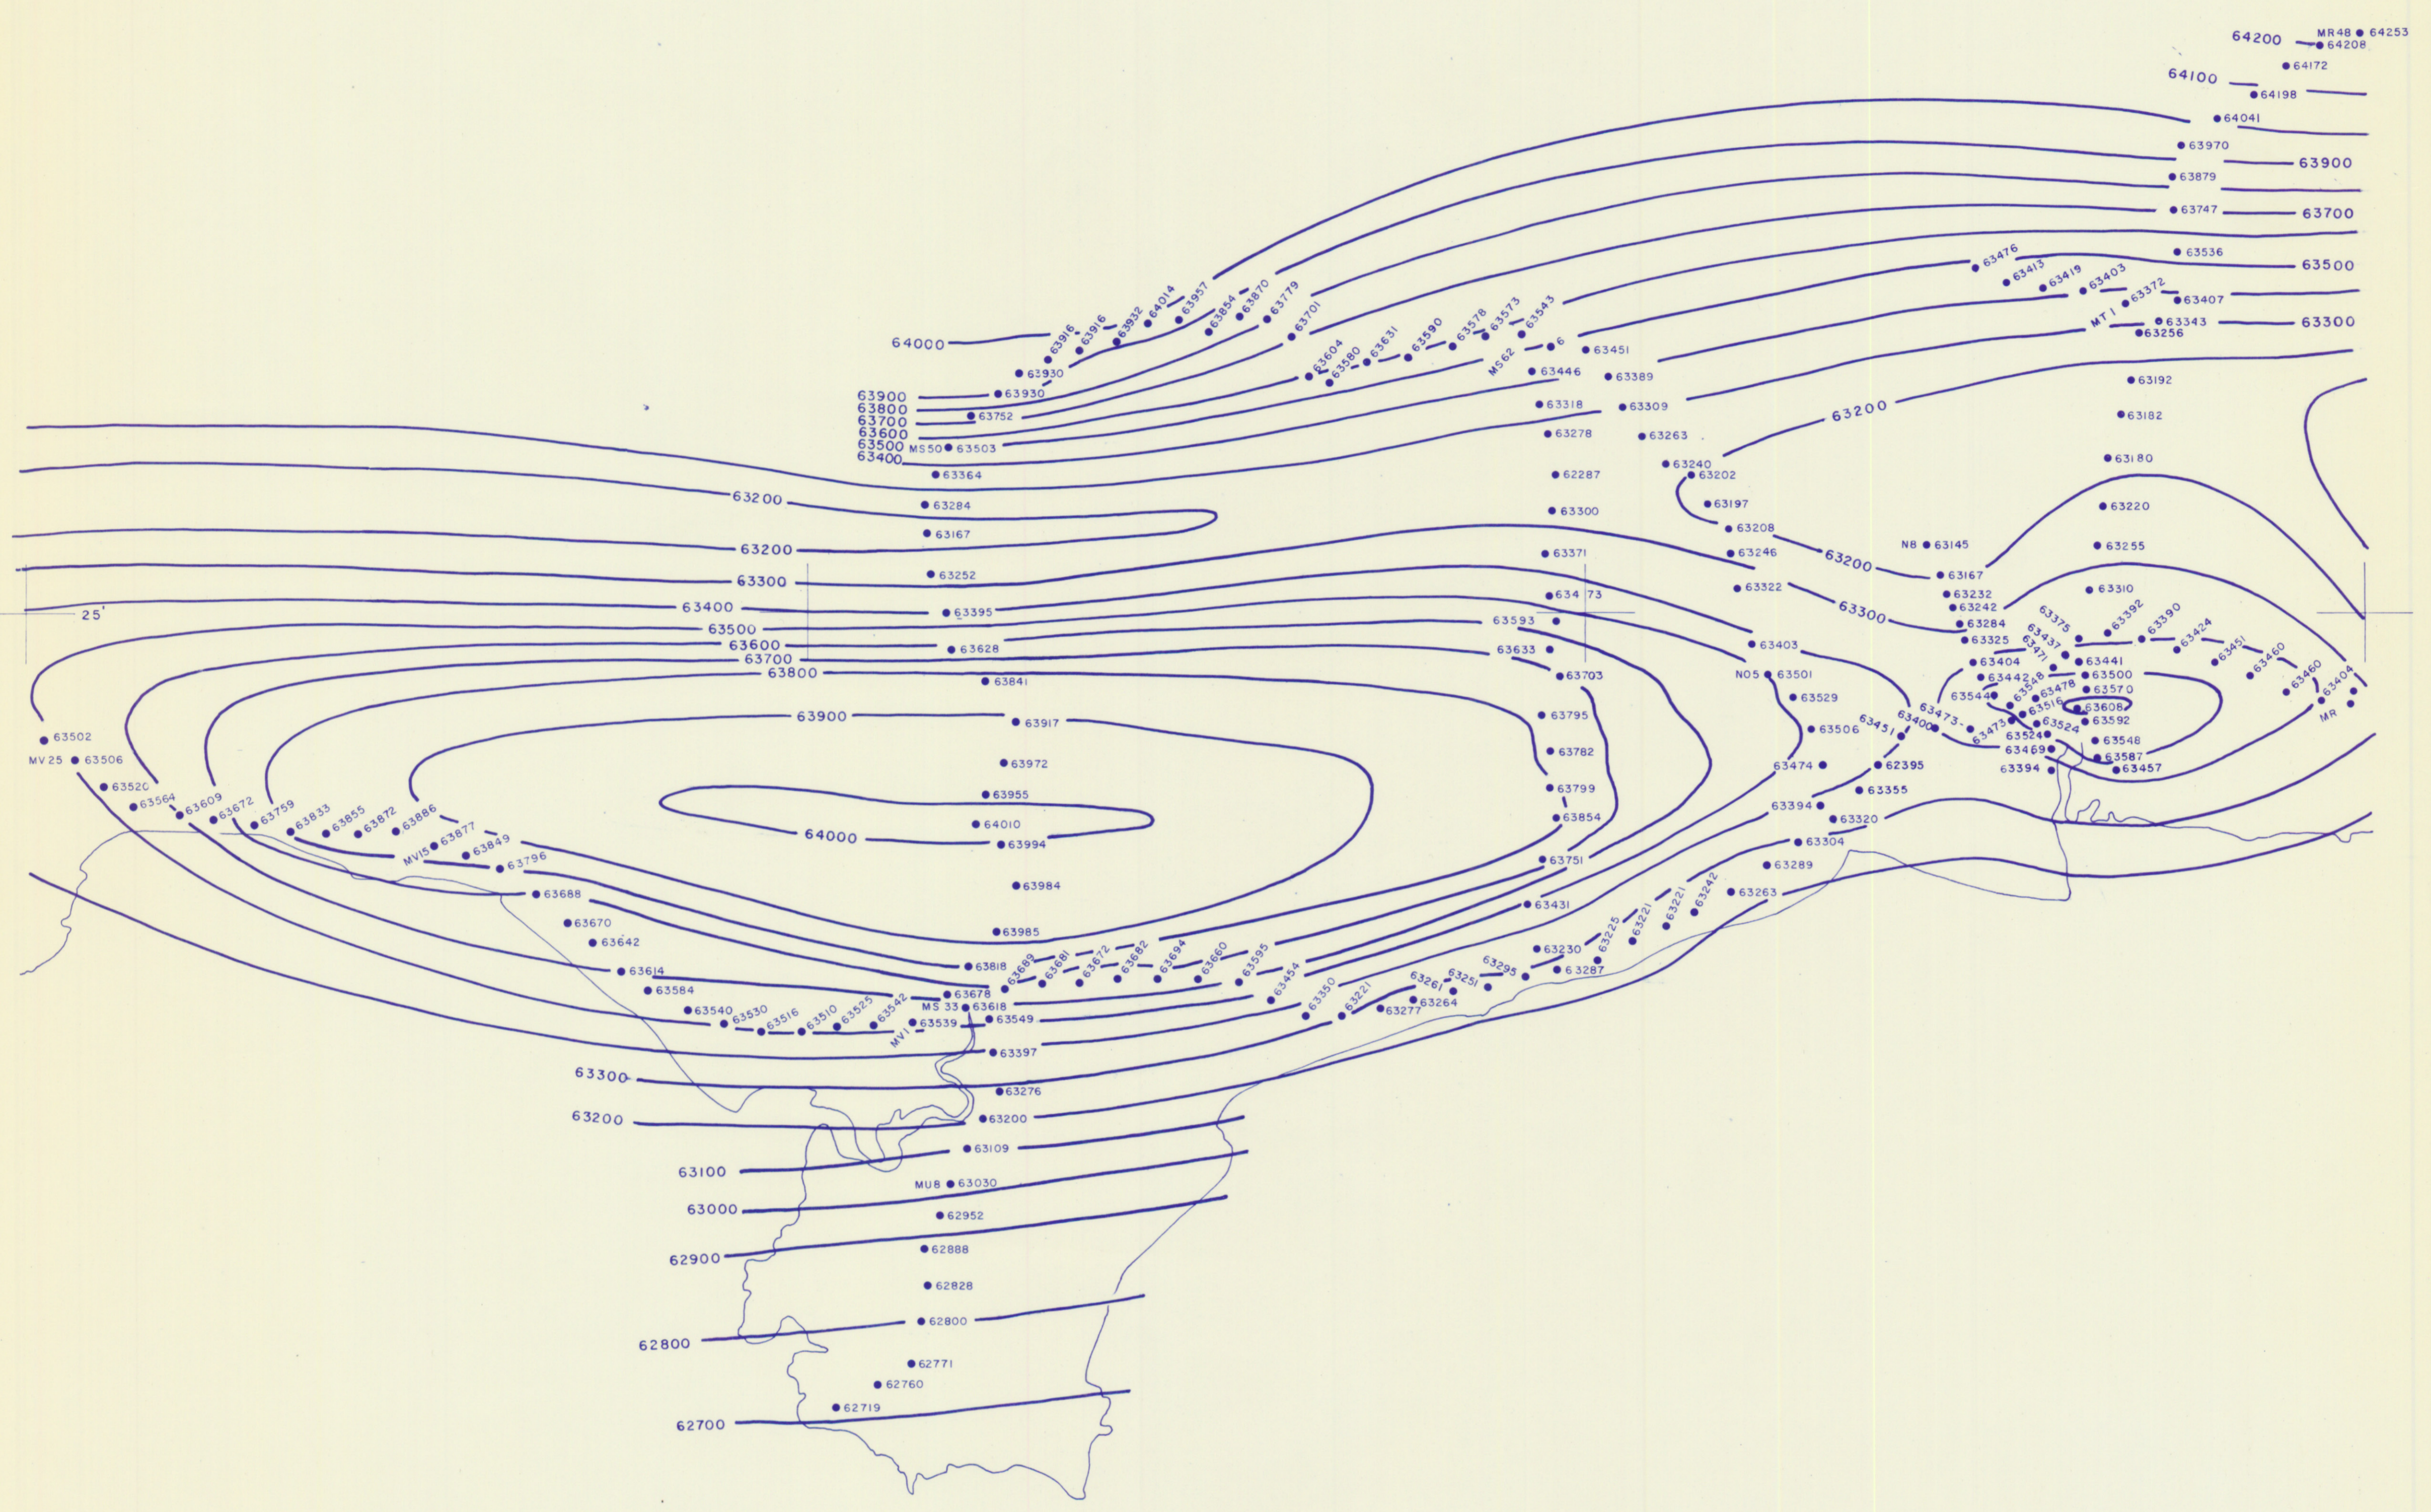

64° 00' 30' 55' 50' 63° 45'

20'

45° 15' 64° 00'

ECONOMY Pt.

NOVA SCOTIA RESEARCH FOUNDATION
 GRAVITY SURVEY
 BOUGUER ANOMALY MAP
 SHEET 11 E/5 W
 1964
 Elevation Datum - SEA LEVEL
 Gravity Datum - TRURO 1953
 (Dominion Observatory)
 0 Latitude Correction at 45°N

Robert J. ...
 Drawing checked *EN*