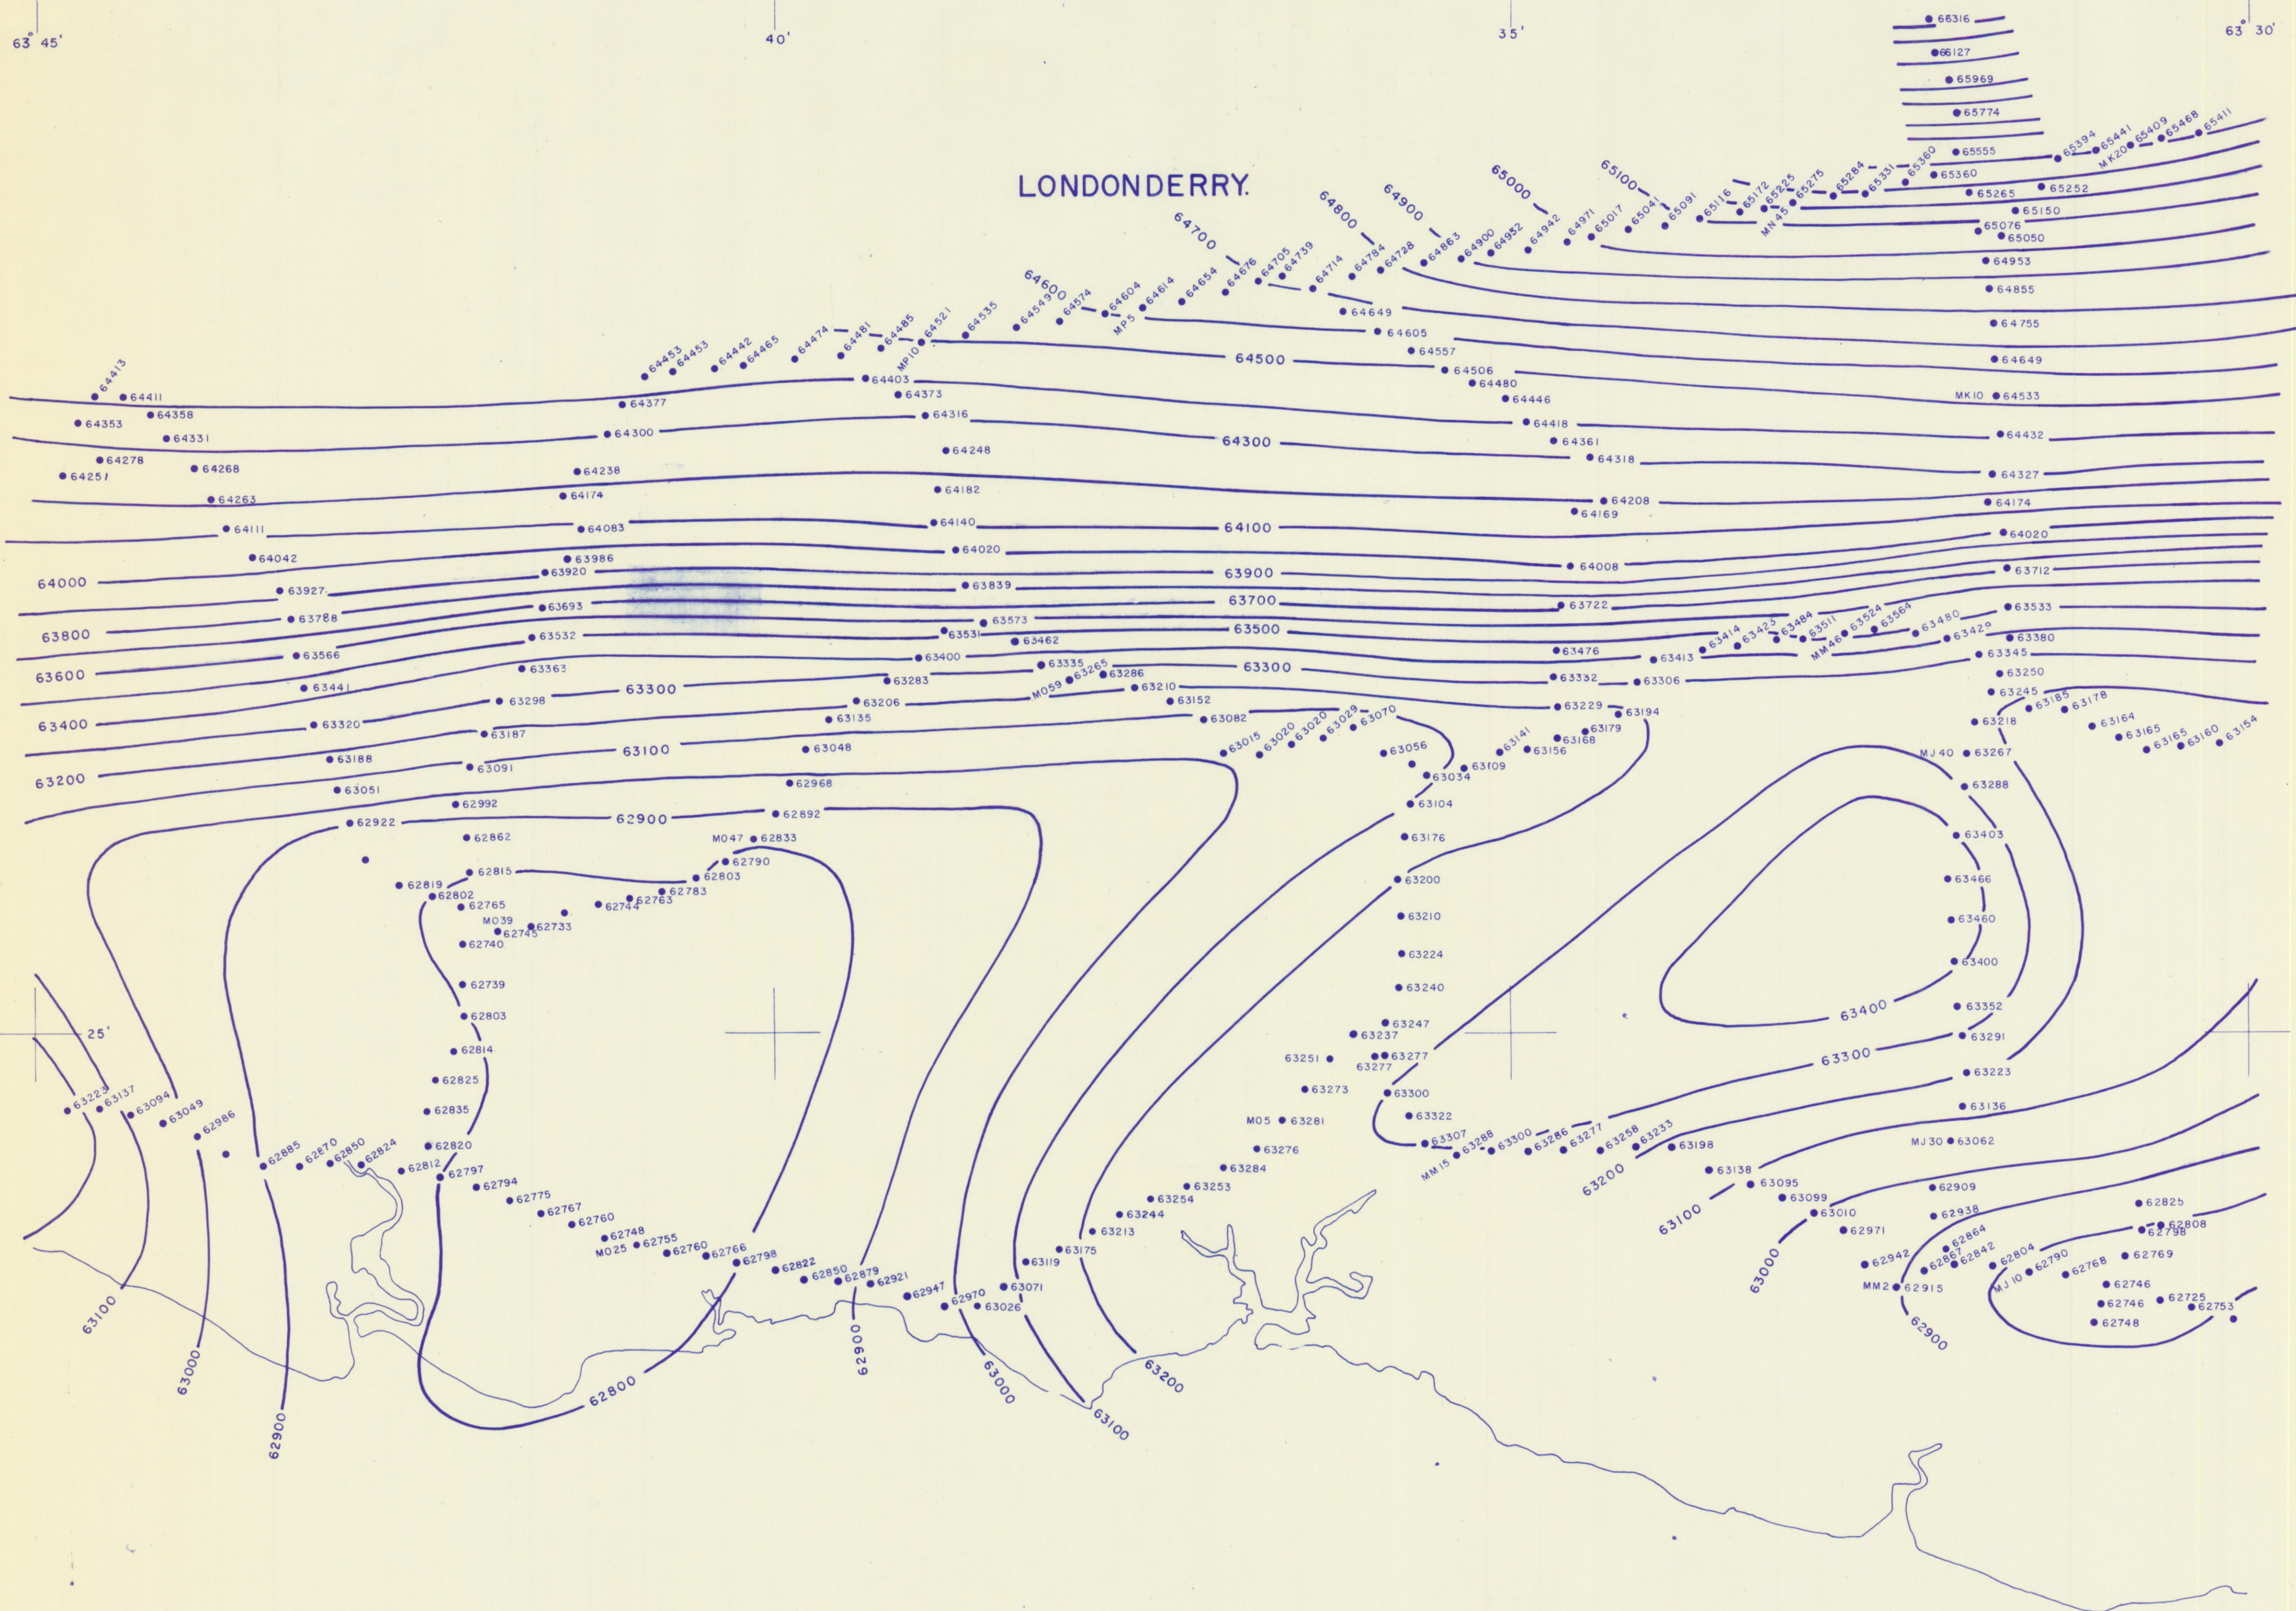

30' 45' 40' 35' 30'

45' 15' 45' 45' 45' 45'

NOVA SCOTIA RESEARCH FOUNDATION  
GRAVITY SURVEY  
BOUGUER ANOMALY MAP  
SHEET 11E/5E  
1964  
Elevation Datum - SEA LEVEL  
Gravity Datum TRURO 1953  
(Dominion Observatory)  
0 Latitude Correction at 45°N

*Station checked 8/4  
Drawing checked 8/4*