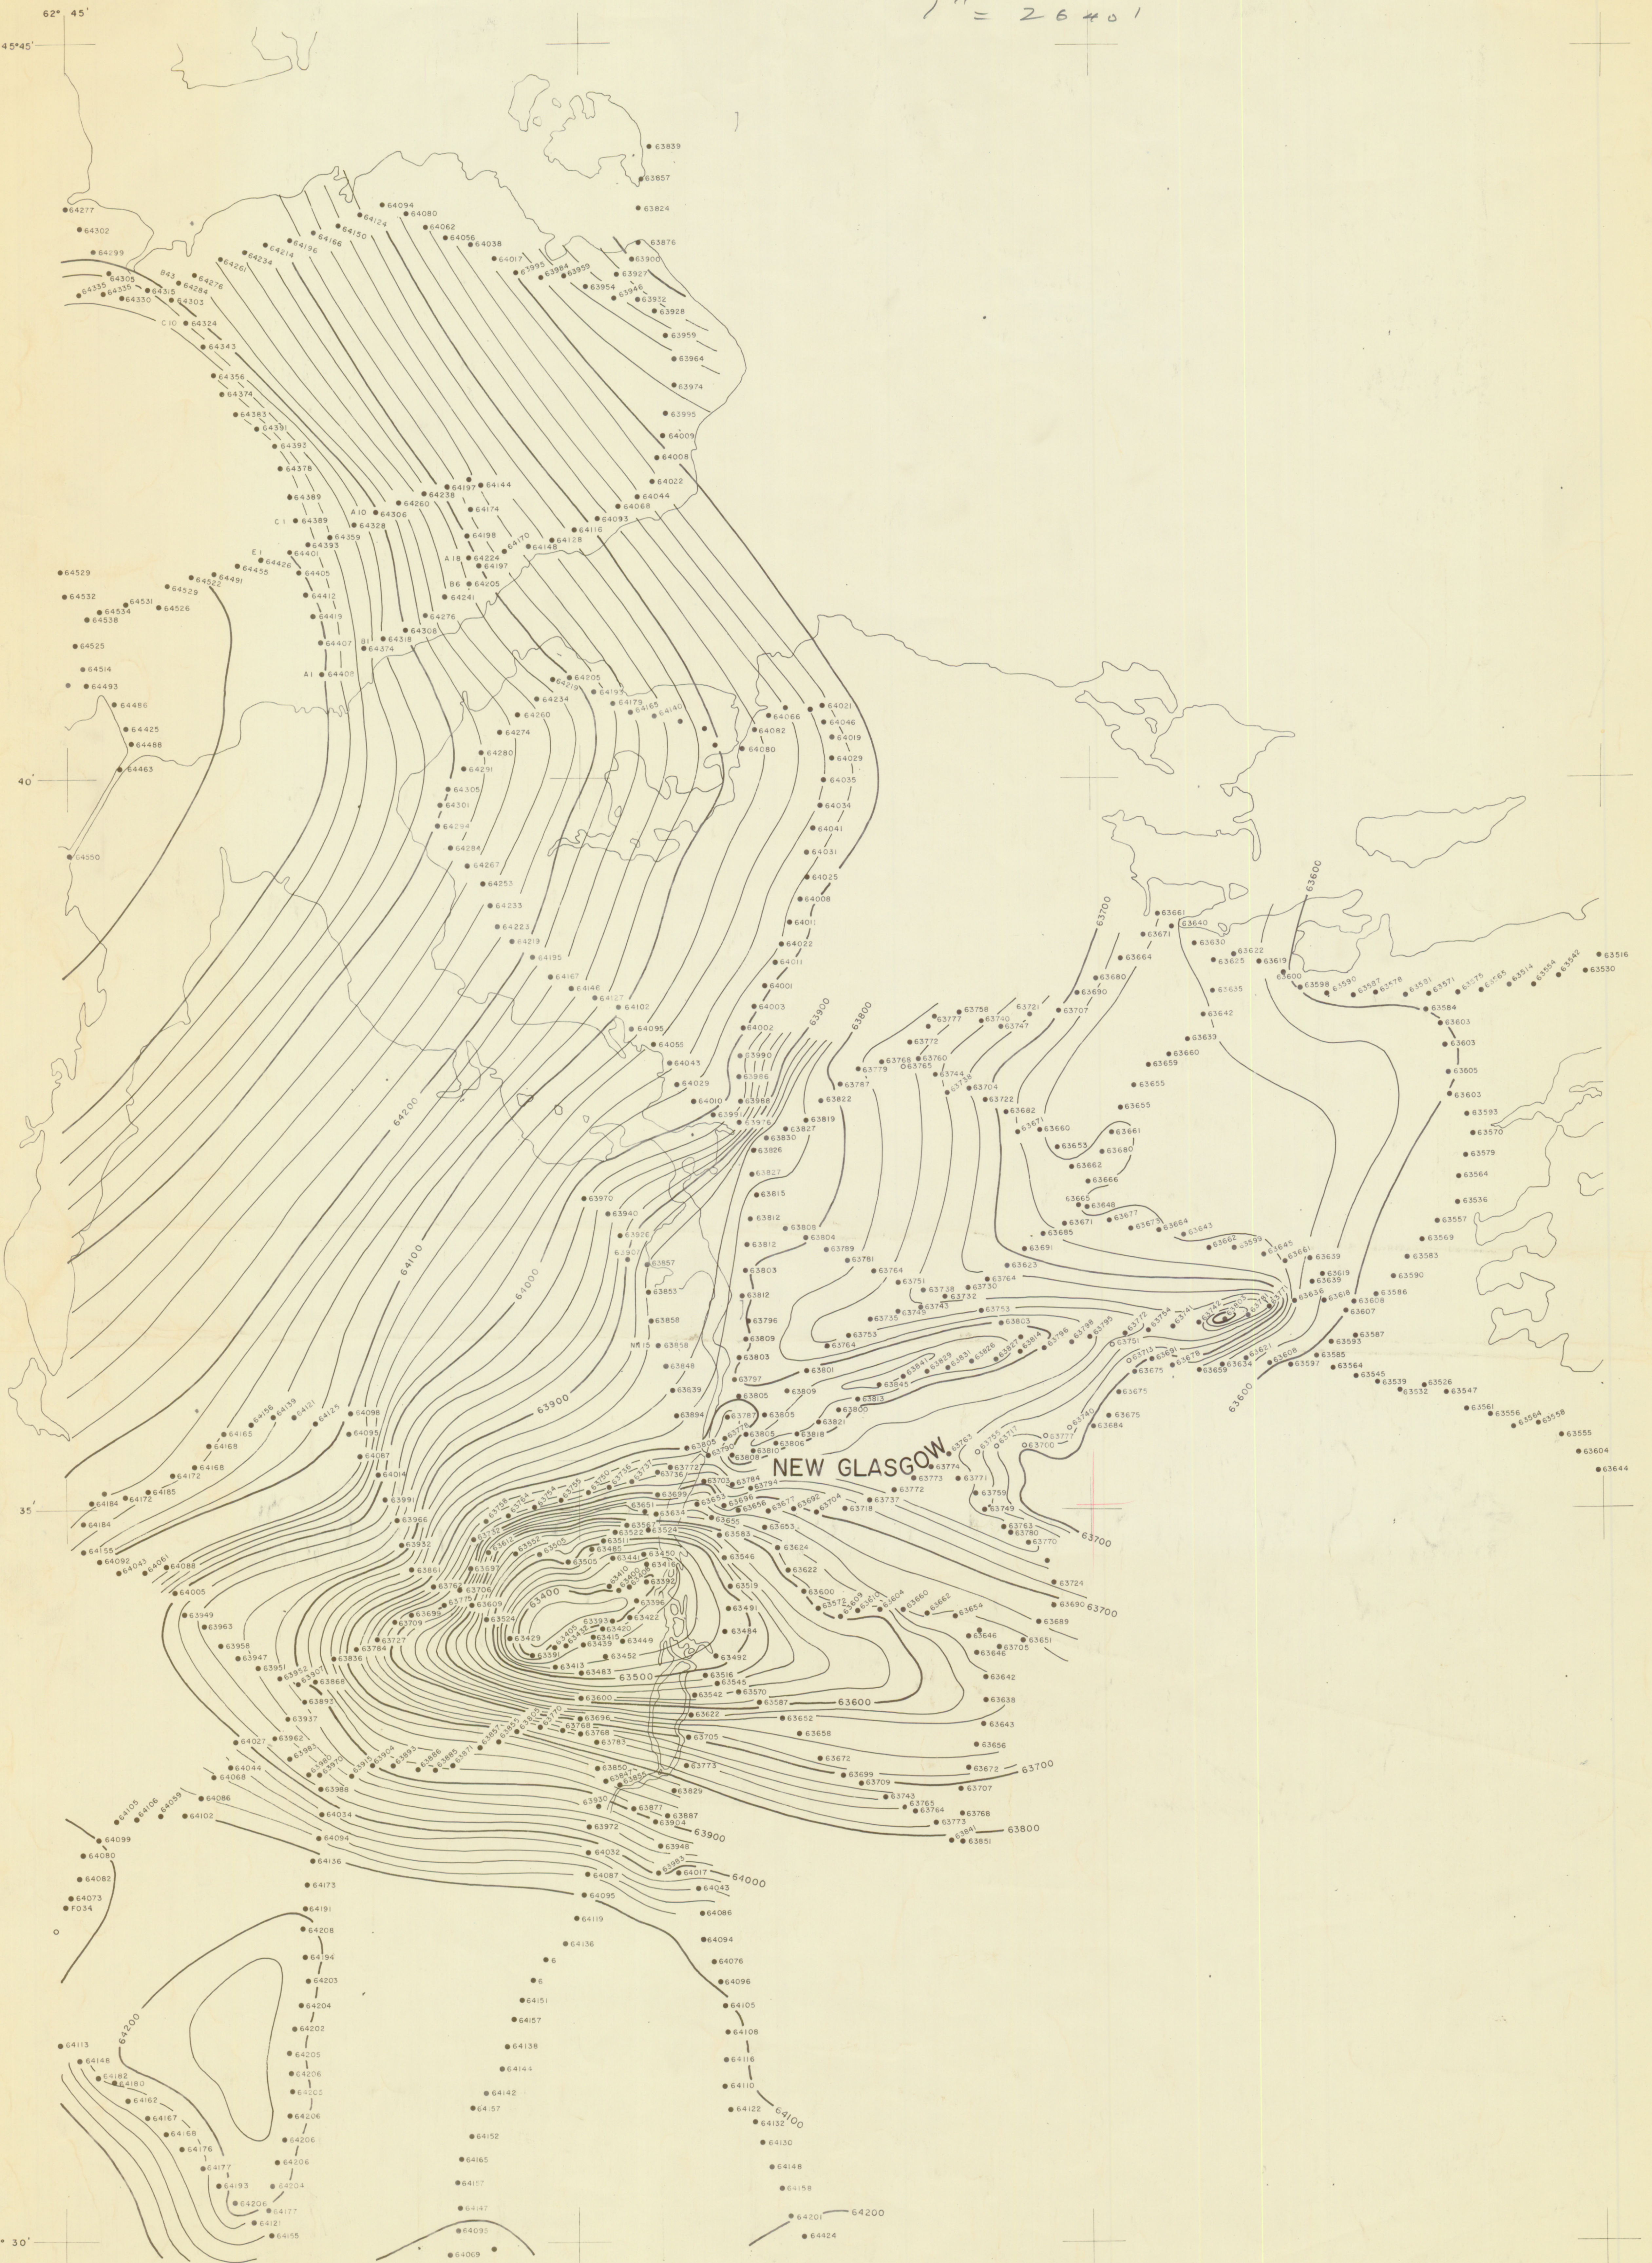

# GRAVITY New Glasgow Area

1" = 26401

NOVA SCOTIA RESEARCH FOUNDATION  
GRAVITY SURVEY

BOUGUER ANOMALY MAP  
SHEET 11E/10E

1964

ELEVATION DATUM - SEA LEVEL  
GRAVITY DATUM TPUR0 1953  
(DOMINION OBSERVATORY)

0 LATITUDE CORRECTION AT 45°

*stations checked* *EN*