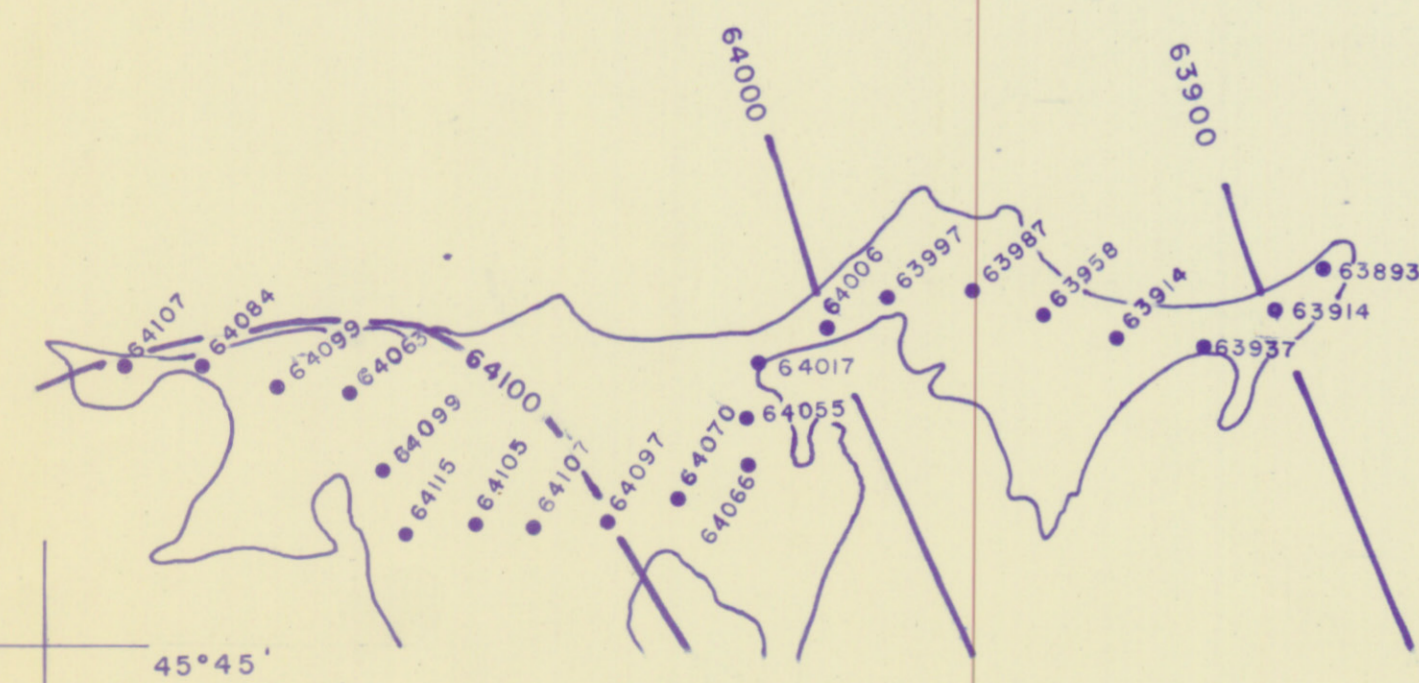

46°00' 40' 35' 62°30'

55'

50'

obs. stn.
• 63020

obs. stn.
• 63070

NOVA SCOTIA RESEARCH FOUNDATION
 GRAVITY SURVEY
 BOUGUER ANOMALY MAP
 SHEET 11 E 15 E
 1964
 Elevation Datum SEA LEVEL
 Gravity Datum TRURO 1953
 (Dominion Observatory)
 O Latitude Correction at 45°N

45°45'