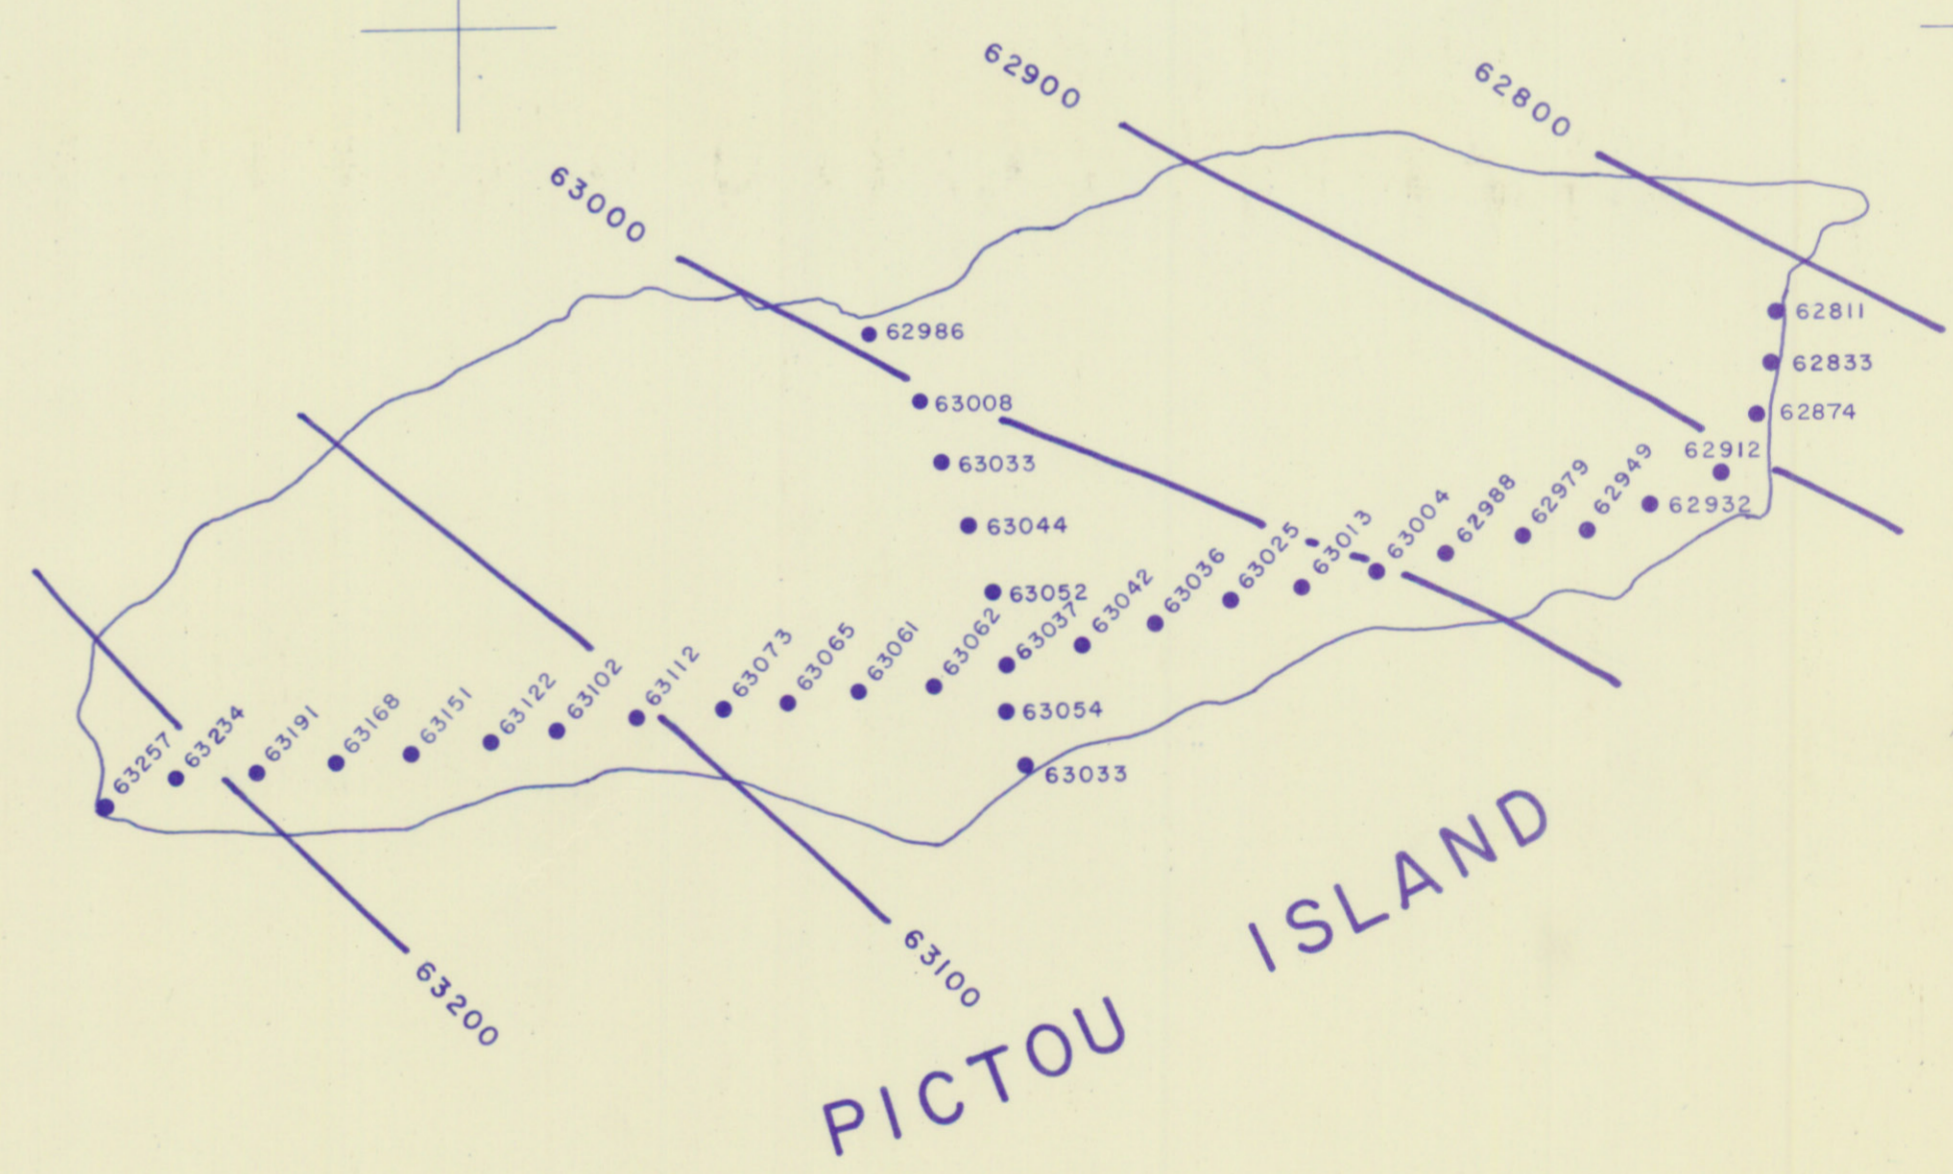

46°00' 40' 35' 62°30'

55'

50'

obs. stn.
• 63020

obs. stn.
• 63070

NOVA SCOTIA RESEARCH FOUNDATION
 GRAVITY SURVEY
 BOUGUER ANOMALY MAP
 SHEET 11 E 15 E
 1964
 Elevation Datum SEA LEVEL
 Gravity Datum TRURO 1953
 (Dominion Observatory)
 O Latitude Correction at 45°N

45°45'