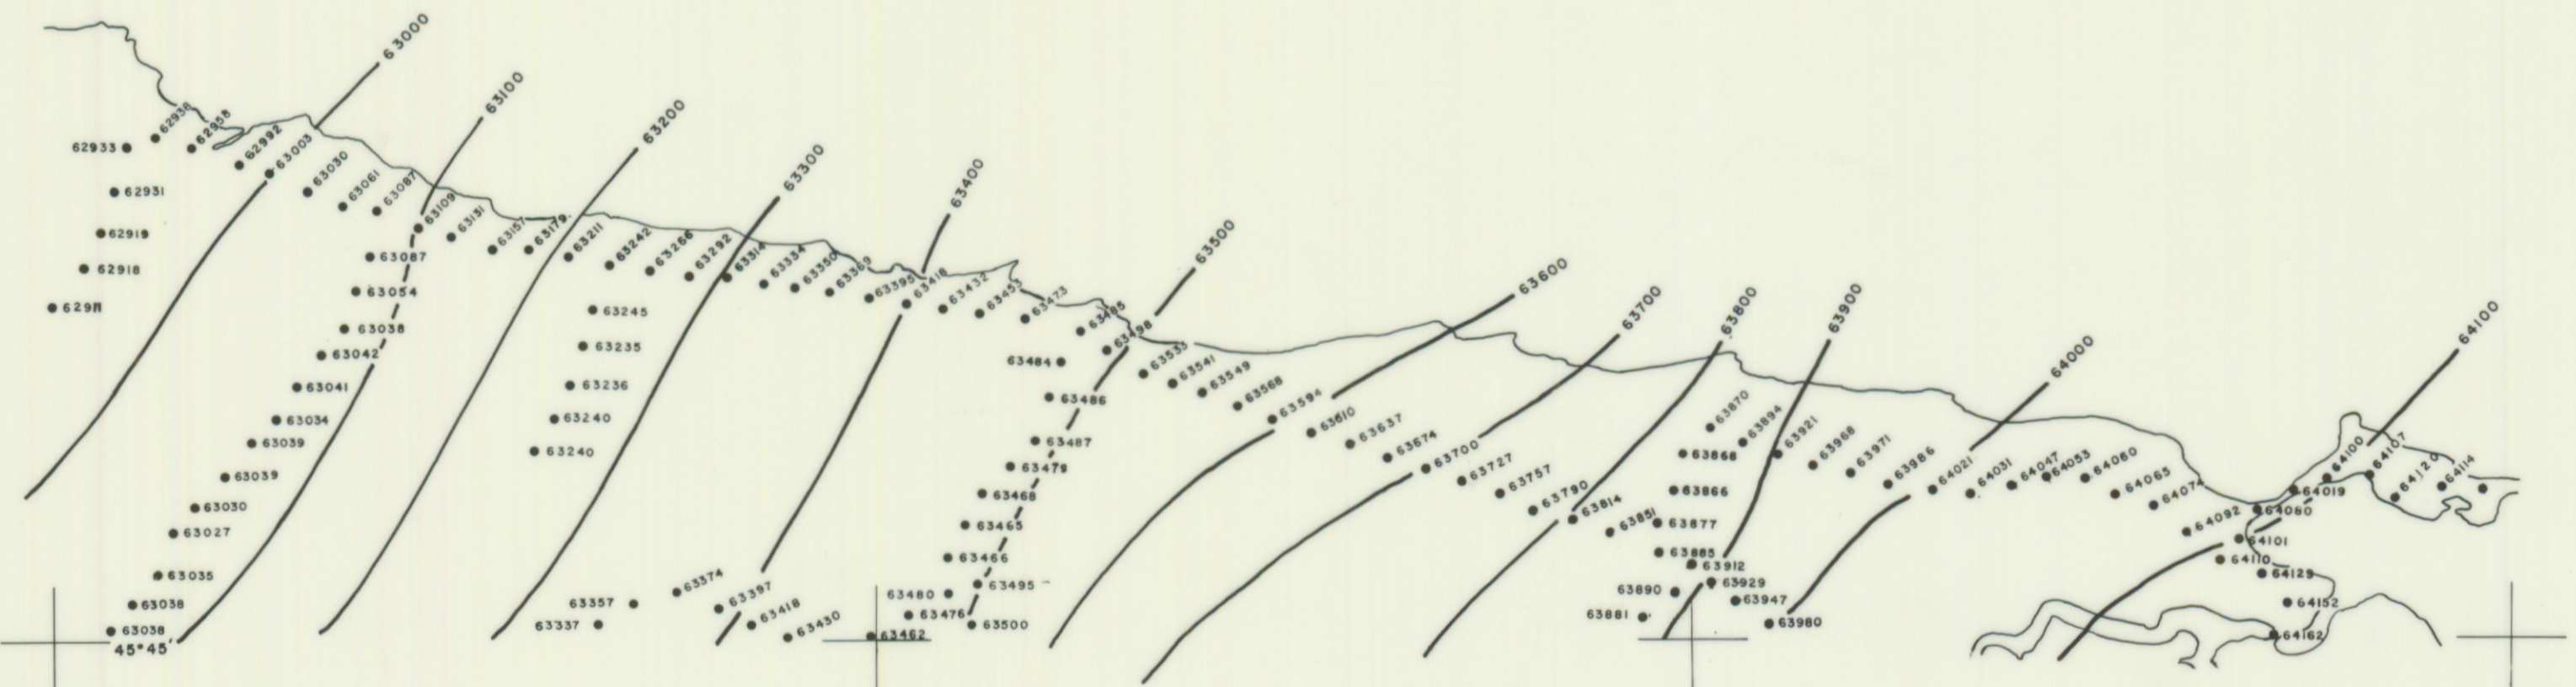

46°00'  
63°00'

55'

63220  
obs. stn.  
50'

62°45'

55'

50'

50'

50'

# NORTHUMBERLAND STRAIT

obs. stn.  
● 63250

NOVA SCOTIA RESEARCH FOUNDATION  
GRAVITY SURVEY  
BOUGUER ANOMALY MAP  
SHEET 11E15W  
1964  
Elevation Datum SEA LEVEL  
Gravity Datum TRURO 1953  
(Dominion Observatory)  
O Latitude Correction at 45°N