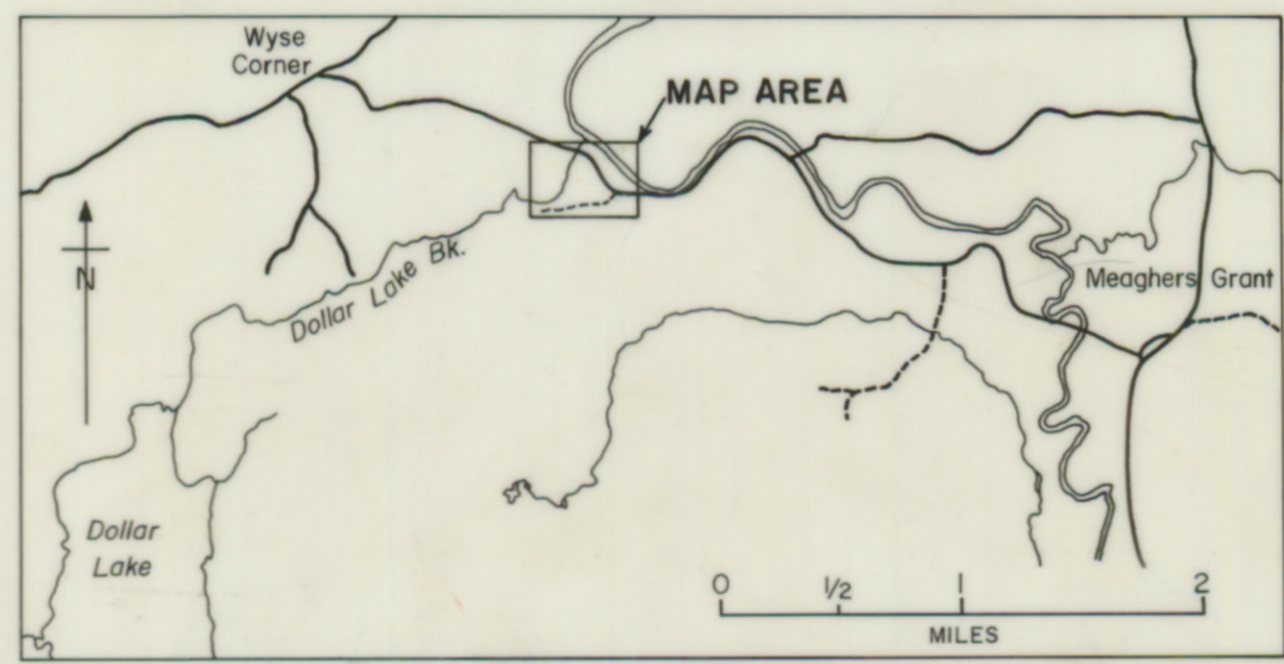

Wyse Corner 1.2 Mi.

⊙ D.D.H. No. 4

⊙ D.D.H. No. 1

⊙ D.D.H. No. 2

D.D.H. No. 3 ⊙

Meaghers Grant 3.25 Mi.

LOCATION MAP

-OUTLINE OF DOLOMITE DEPOSIT-
CONGLOMERATE
SLATE

logging road

dam

PLANE-TABLE SURVEY

PROVINCE OF NOVA SCOTIA
DEPARTMENT OF MINES

DOLOMITE DEPOSIT
LOCATIONS OF D.D.H.'s
Nos. 1-4

Dollar Lake, Halifax Co., N.S.

1974

D.A. MURRAY