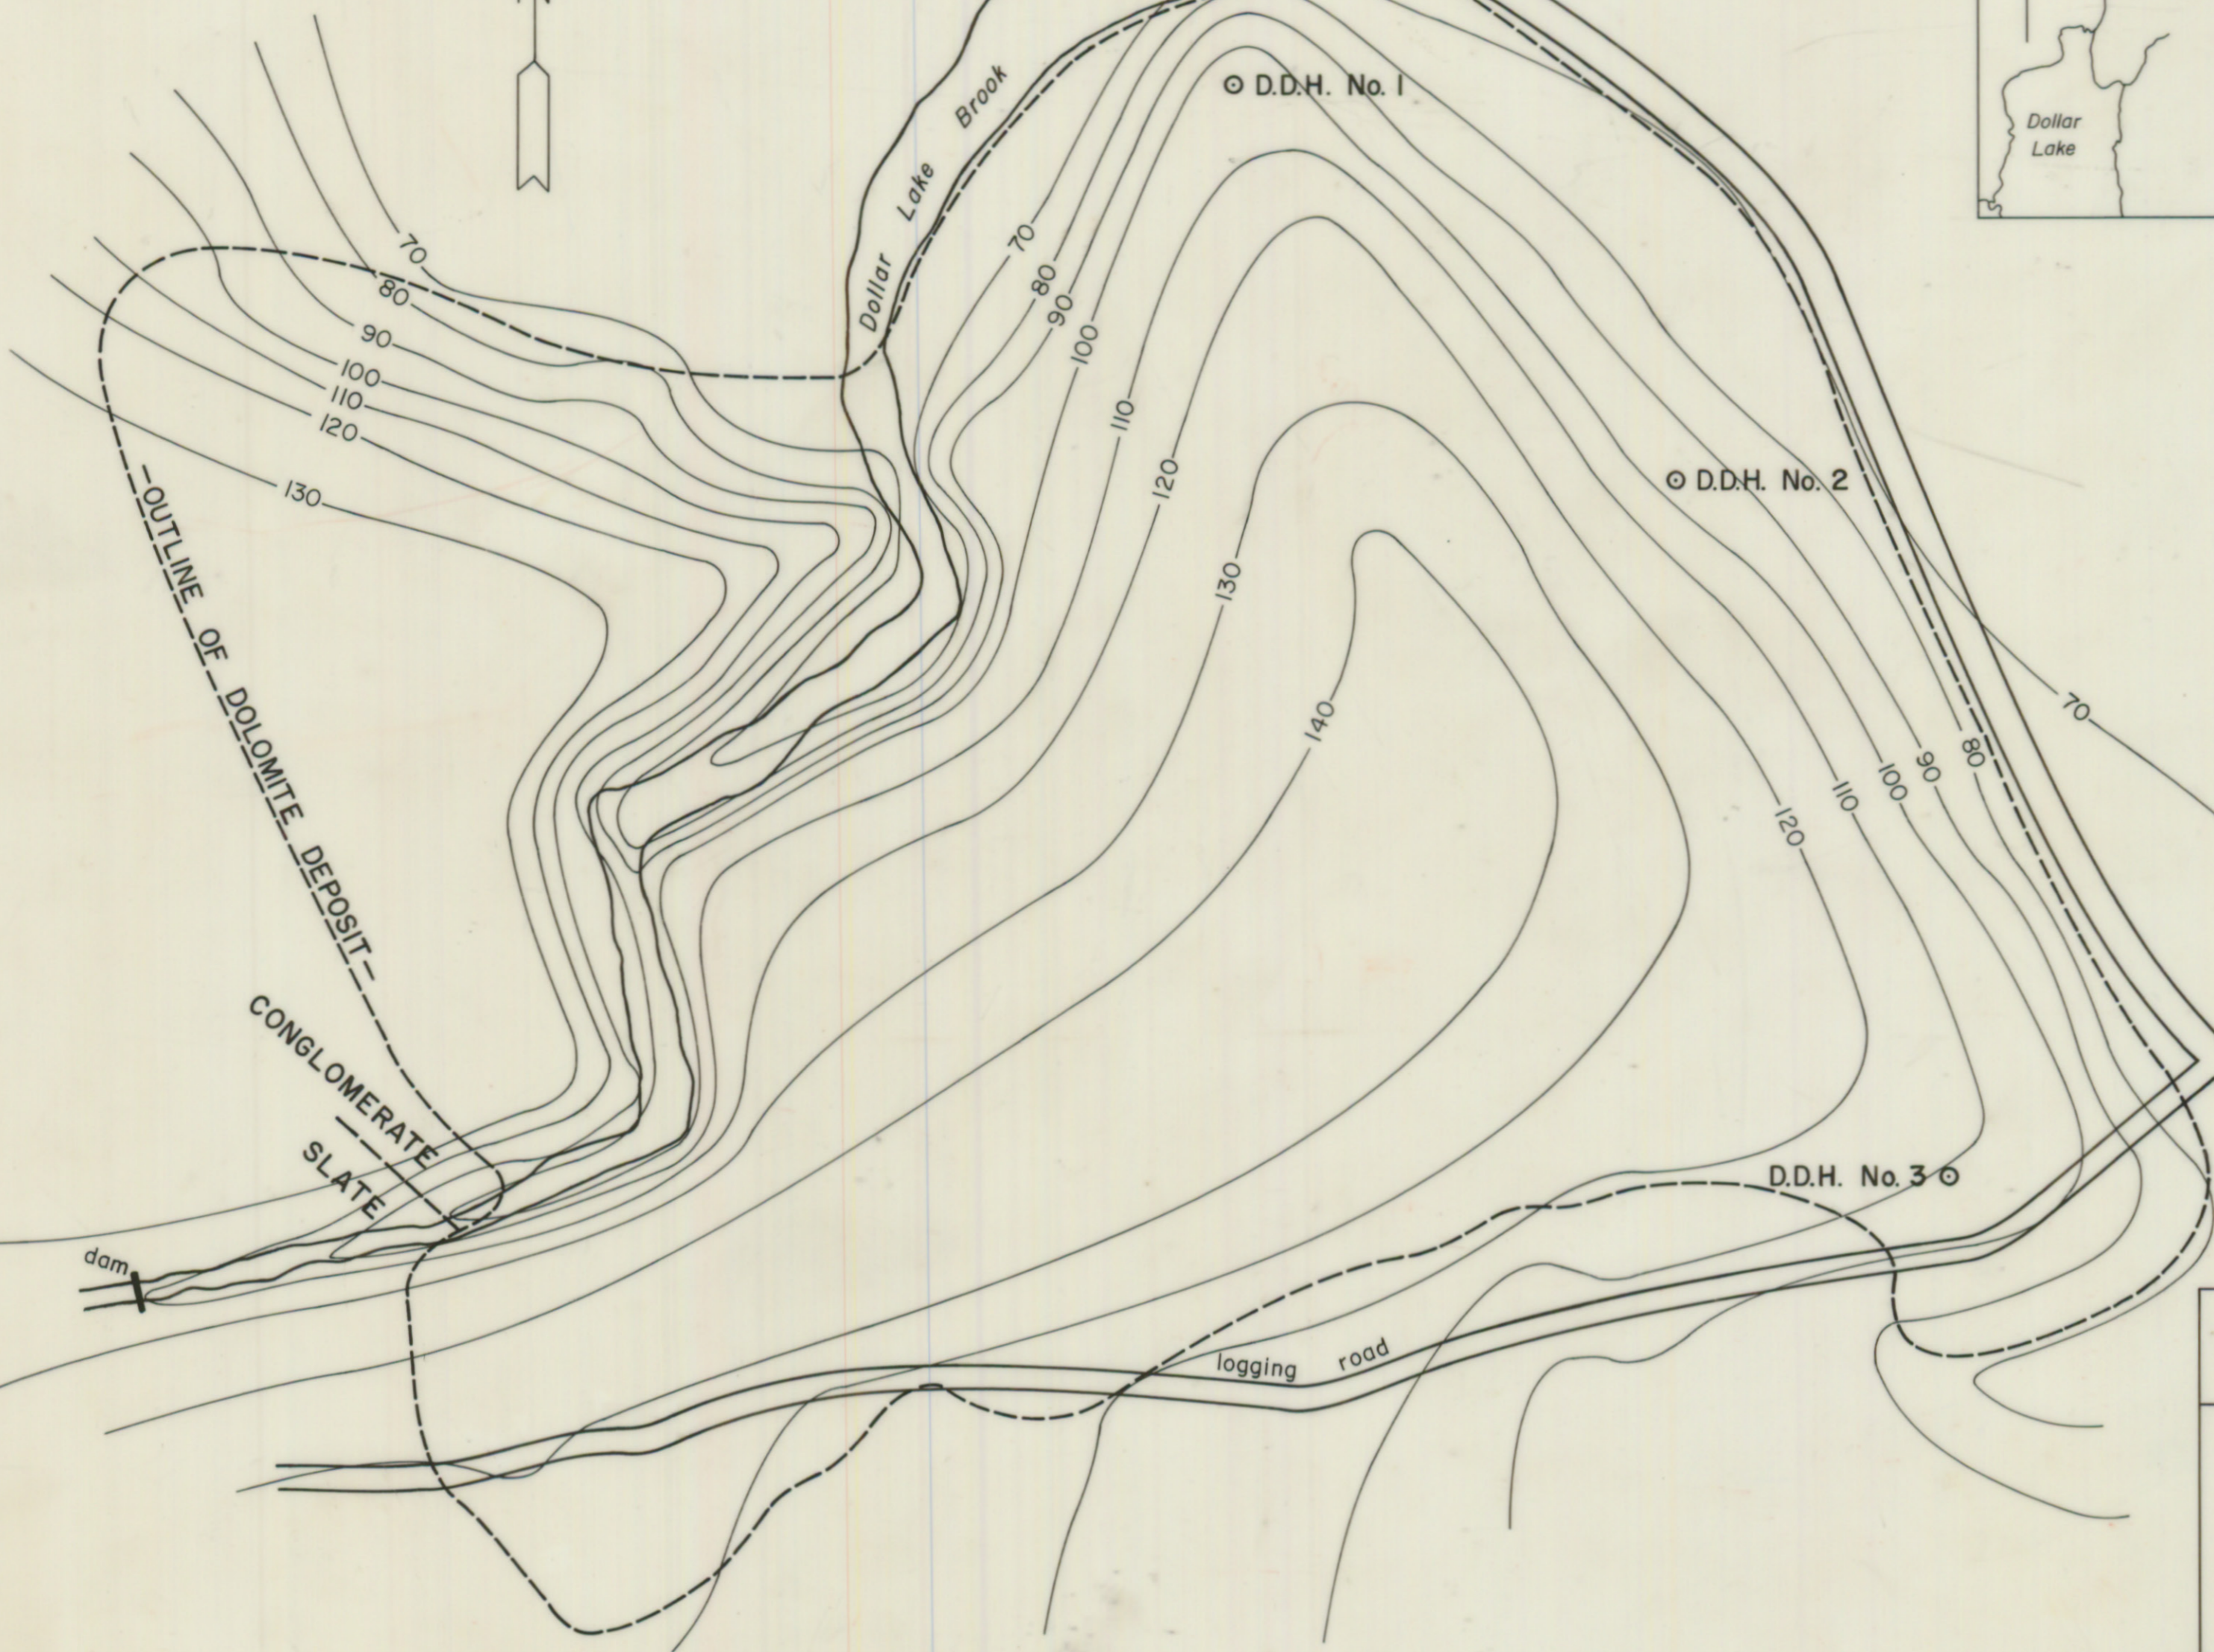

Wyse Corner 1.2 Mi.

⊙ D.D.H. No. 4

⊙ D.D.H. No. 1

⊙ D.D.H. No. 2

D.D.H. No. 3 ⊙

Meaghers Grant 3.25 Mi.

LOCATION MAP

-OUTLINE OF DOLOMITE DEPOSIT-
CONGLOMERATE
SLATE

logging road

dam

PLANE-TABLE SURVEY

PROVINCE OF NOVA SCOTIA
DEPARTMENT OF MINES

DOLOMITE DEPOSIT
LOCATIONS OF D.D.H.'s
Nos. 1-4

Dollar Lake, Halifax Co., N.S.

1974

D.A. MURRAY