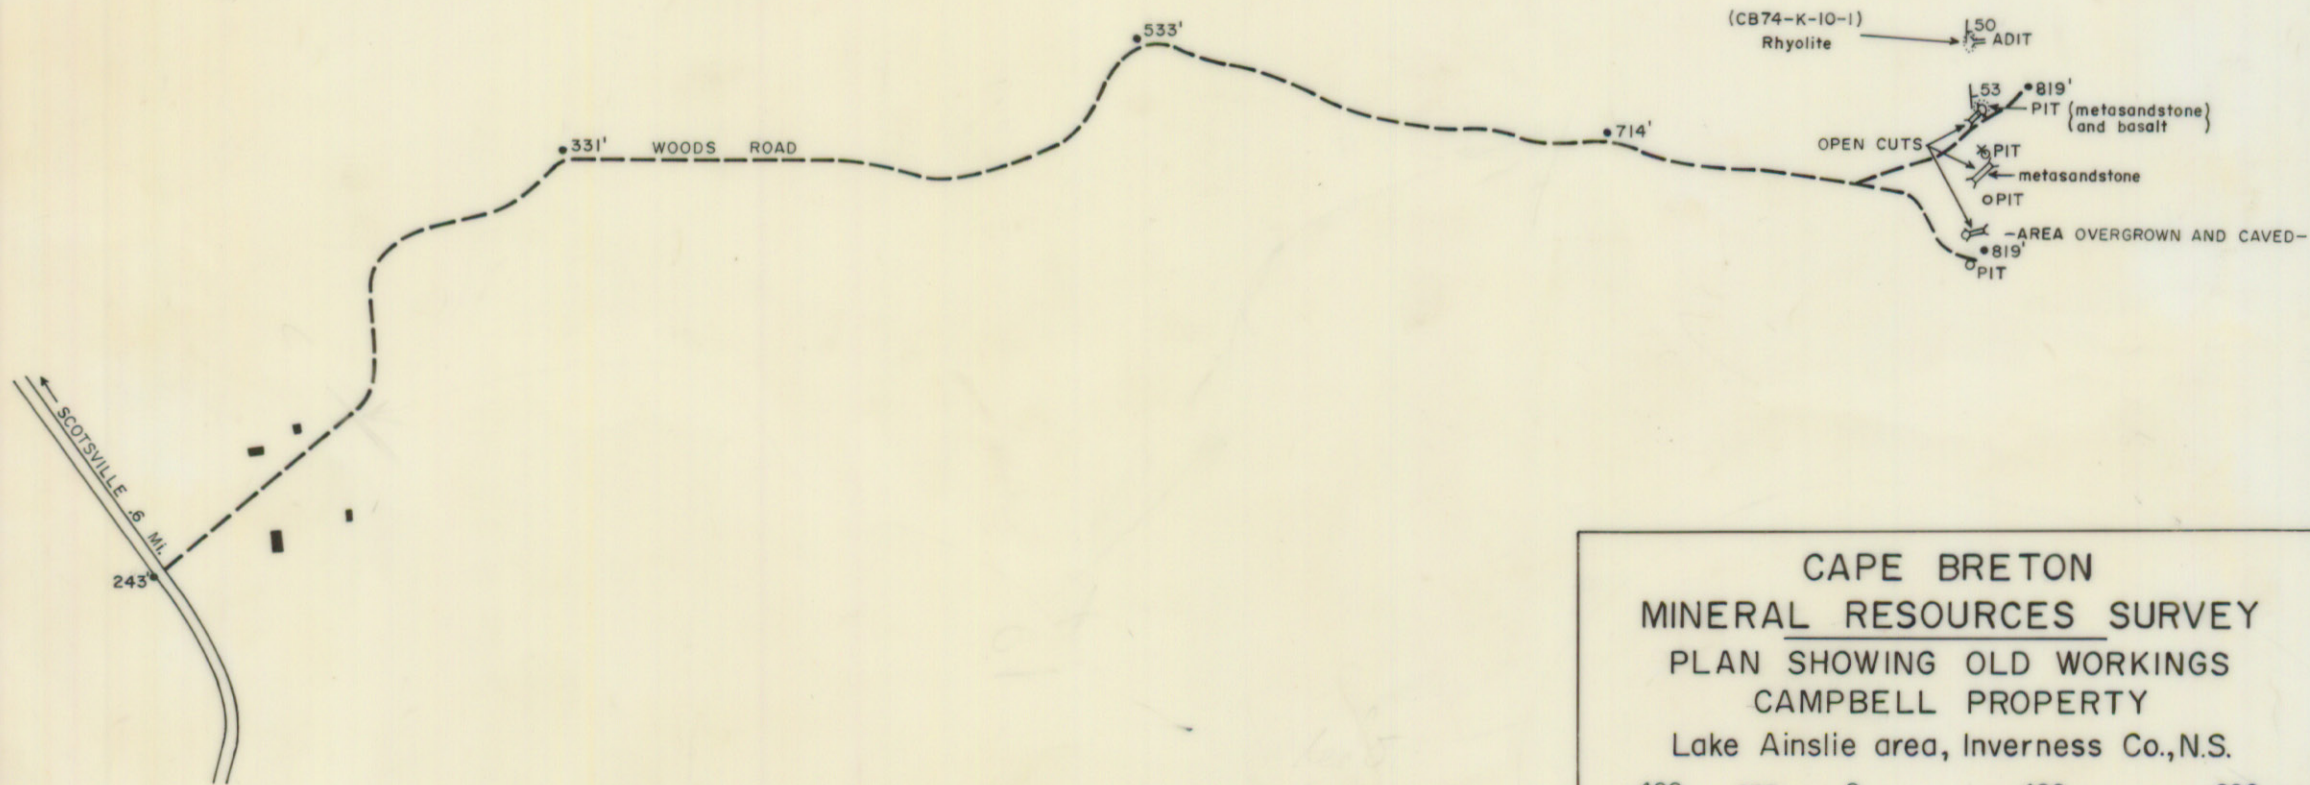

LOCATION MAP

CAPE BRETON
 MINERAL RESOURCES SURVEY
 PLAN SHOWING OLD WORKINGS
 CAMPBELL PROPERTY
 Lake Ainslie area, Inverness Co., N.S.

400 200 0 400 800
 FEET

PLANE TABLED 1974 - D. KAVANAGH