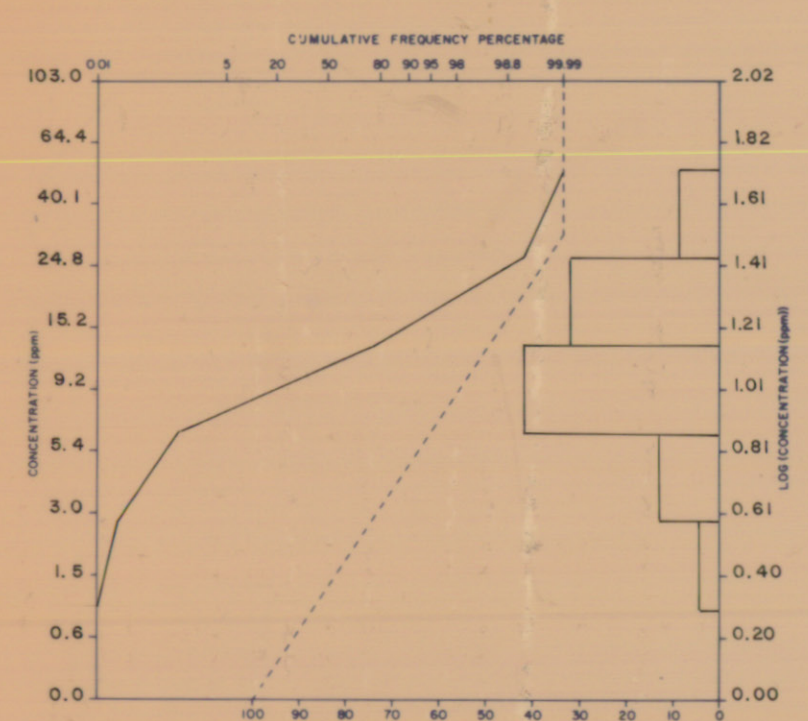

HISTOGRAM AND BASIC STATISTICS

Note: Only data within this 1:50,000 sheet is included.

Average: 15.88
Number of samples: 76
Standard deviation: 11.63
Range: 3.00 - 104.00
Detection limit: 2 ppm

Sample collection and Geochemistry: P.J. Rogers and M.A. MacDonald
Analyses: Chemex Laboratories Ltd., North Vancouver, B.C.
Sample digestion: Hot HNO₃-HCl Extraction
Analytical technique: Air-Acetylene AAS
Cartography: P. A. Lombard

TABLE OF SHEETINGS IN SYSTEM NATIONAL DE RÉFÉRENCE CARTOGRAPHIQUE

11 K/6	11 K/7	11 K/8
11 K/3	11 K/2	11 K/1
11 F/4	11 F/5	11 F/6

INDEX TO ADDING MAPS OF THE NATIONAL TOPOGRAPHIC SYSTEM