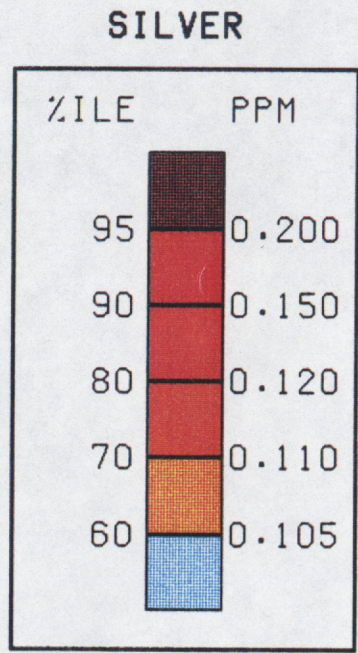

**NOVA SCOTIA GEOCHEMICAL ATLAS**  
**SILVER (AAS) IN STREAM SEDIMENTS**

YARMOUTH

HALIFAX

TRURO

SYDNEY