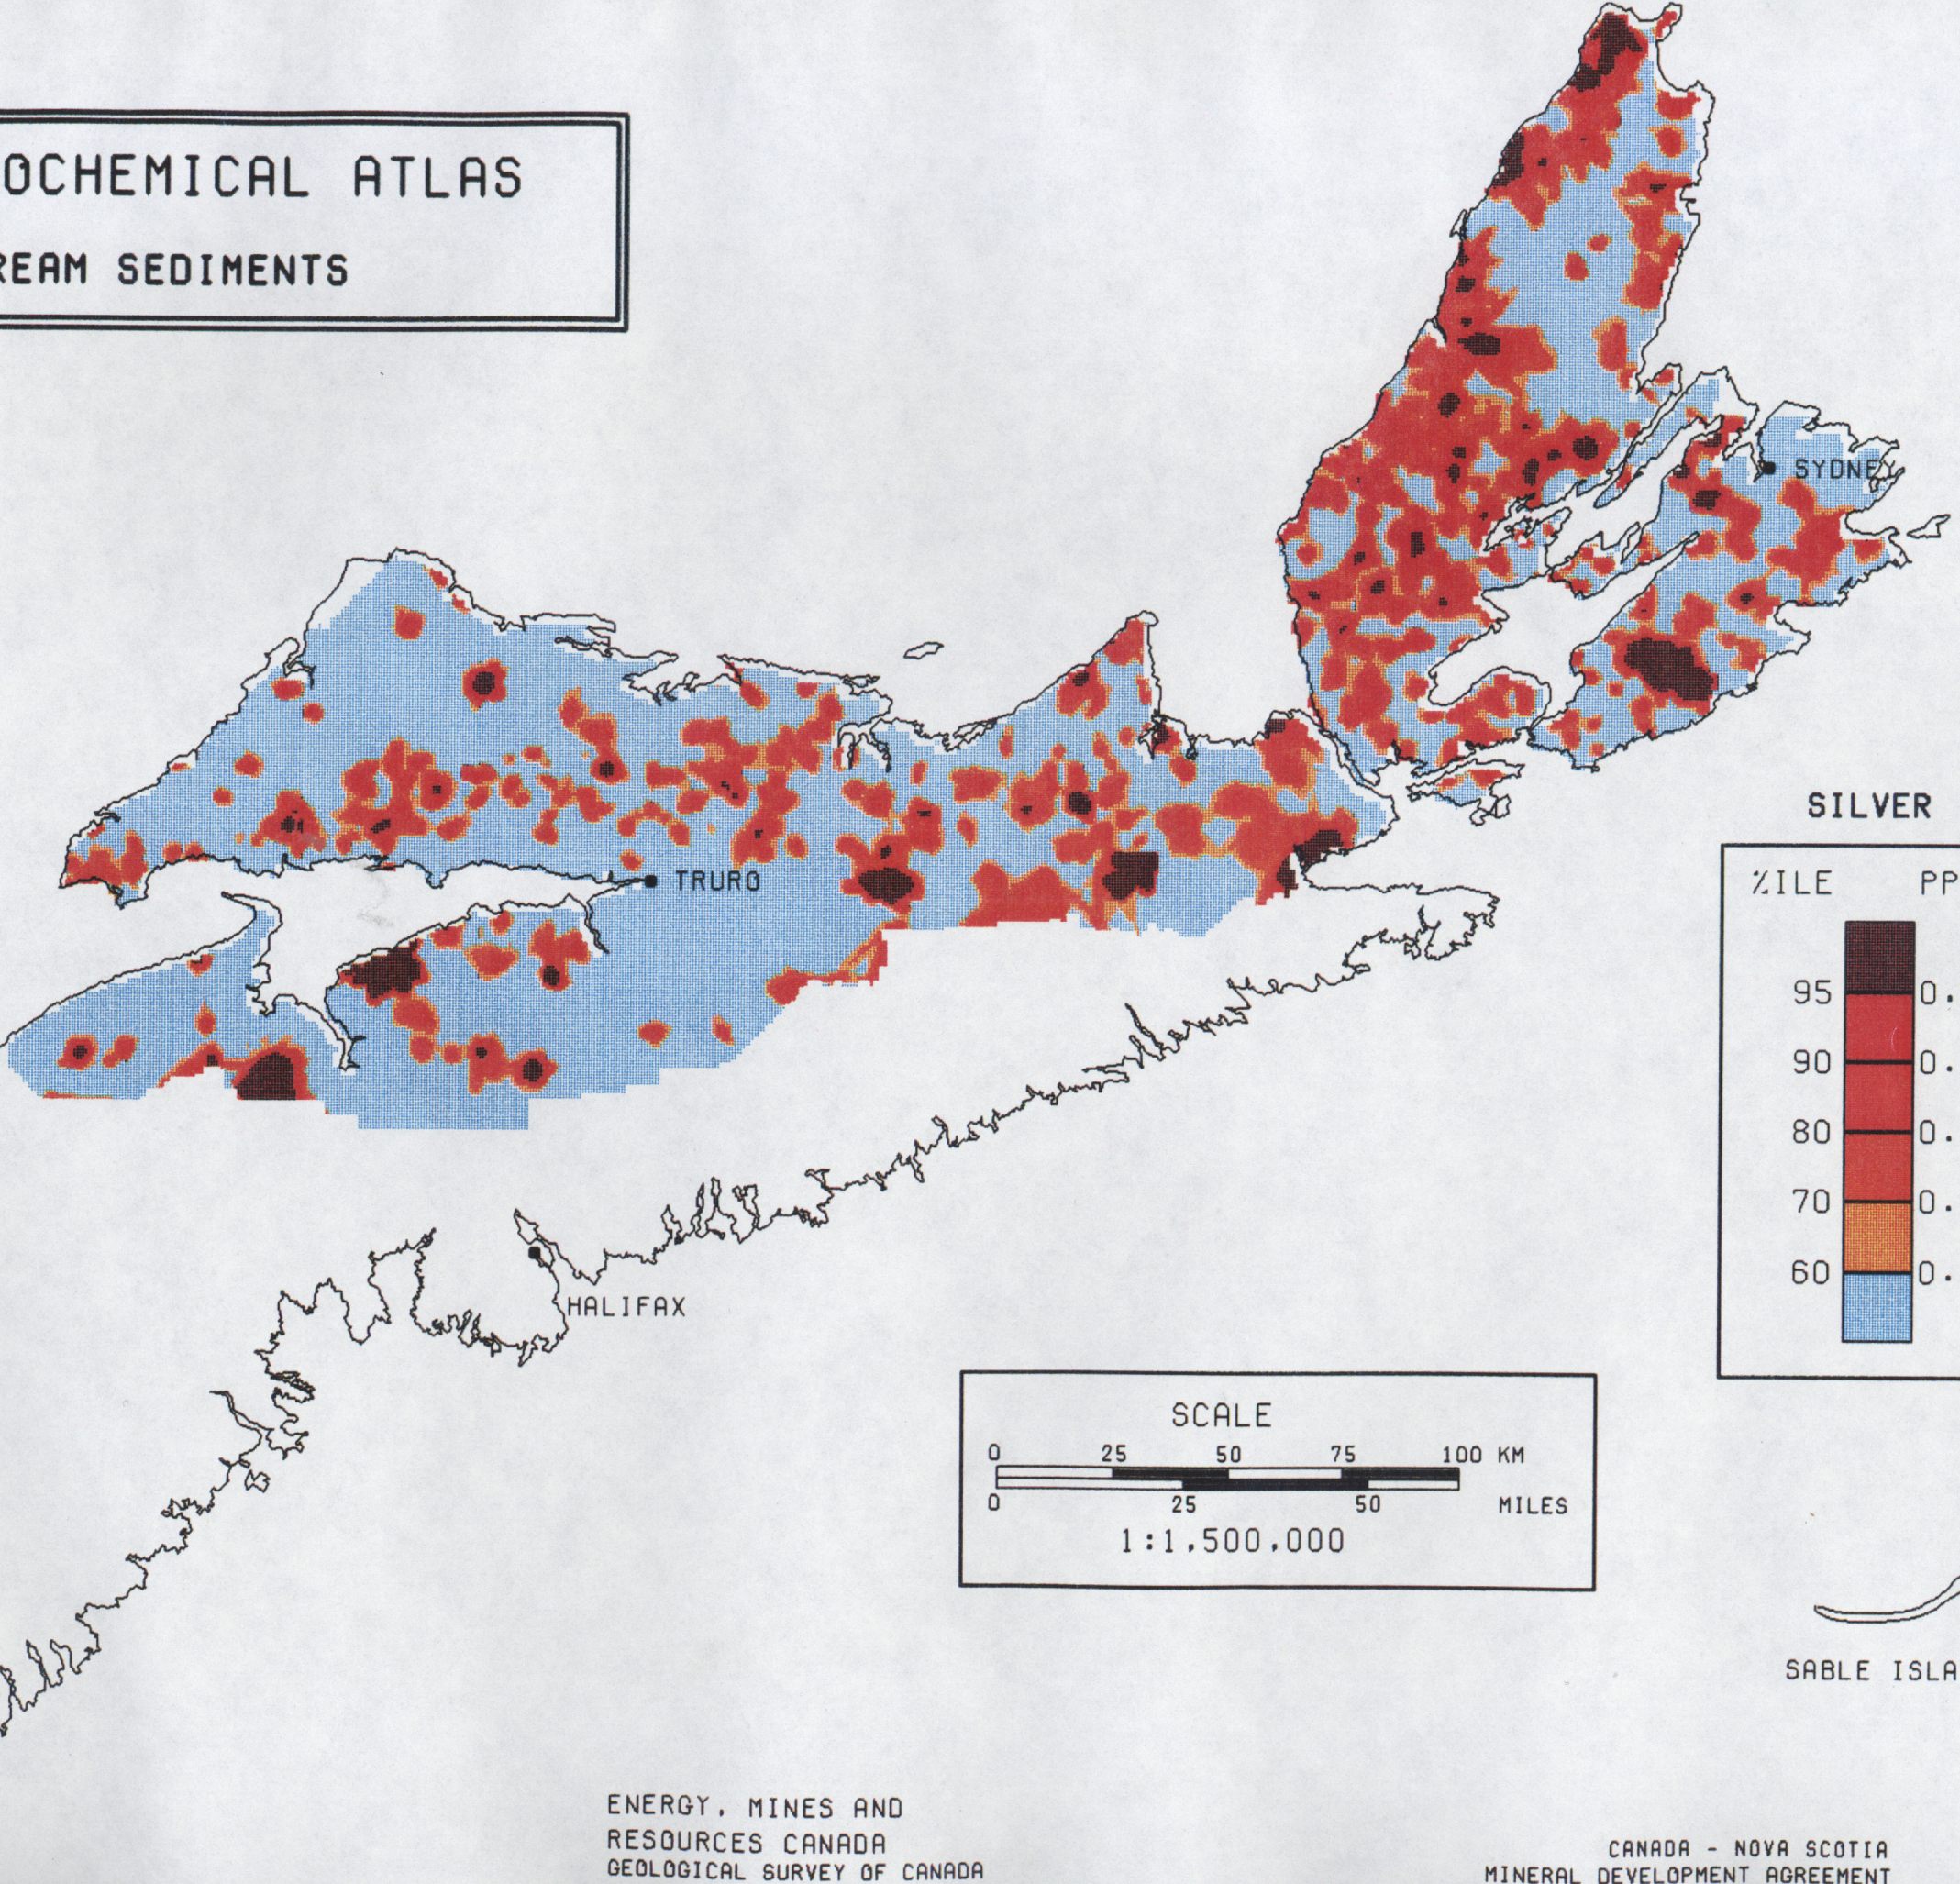

**NOVA SCOTIA GEOCHEMICAL ATLAS**  
**SILVER (AAS) IN STREAM SEDIMENTS**

YARMOUTH

HALIFAX

TRURO

SYDNEY