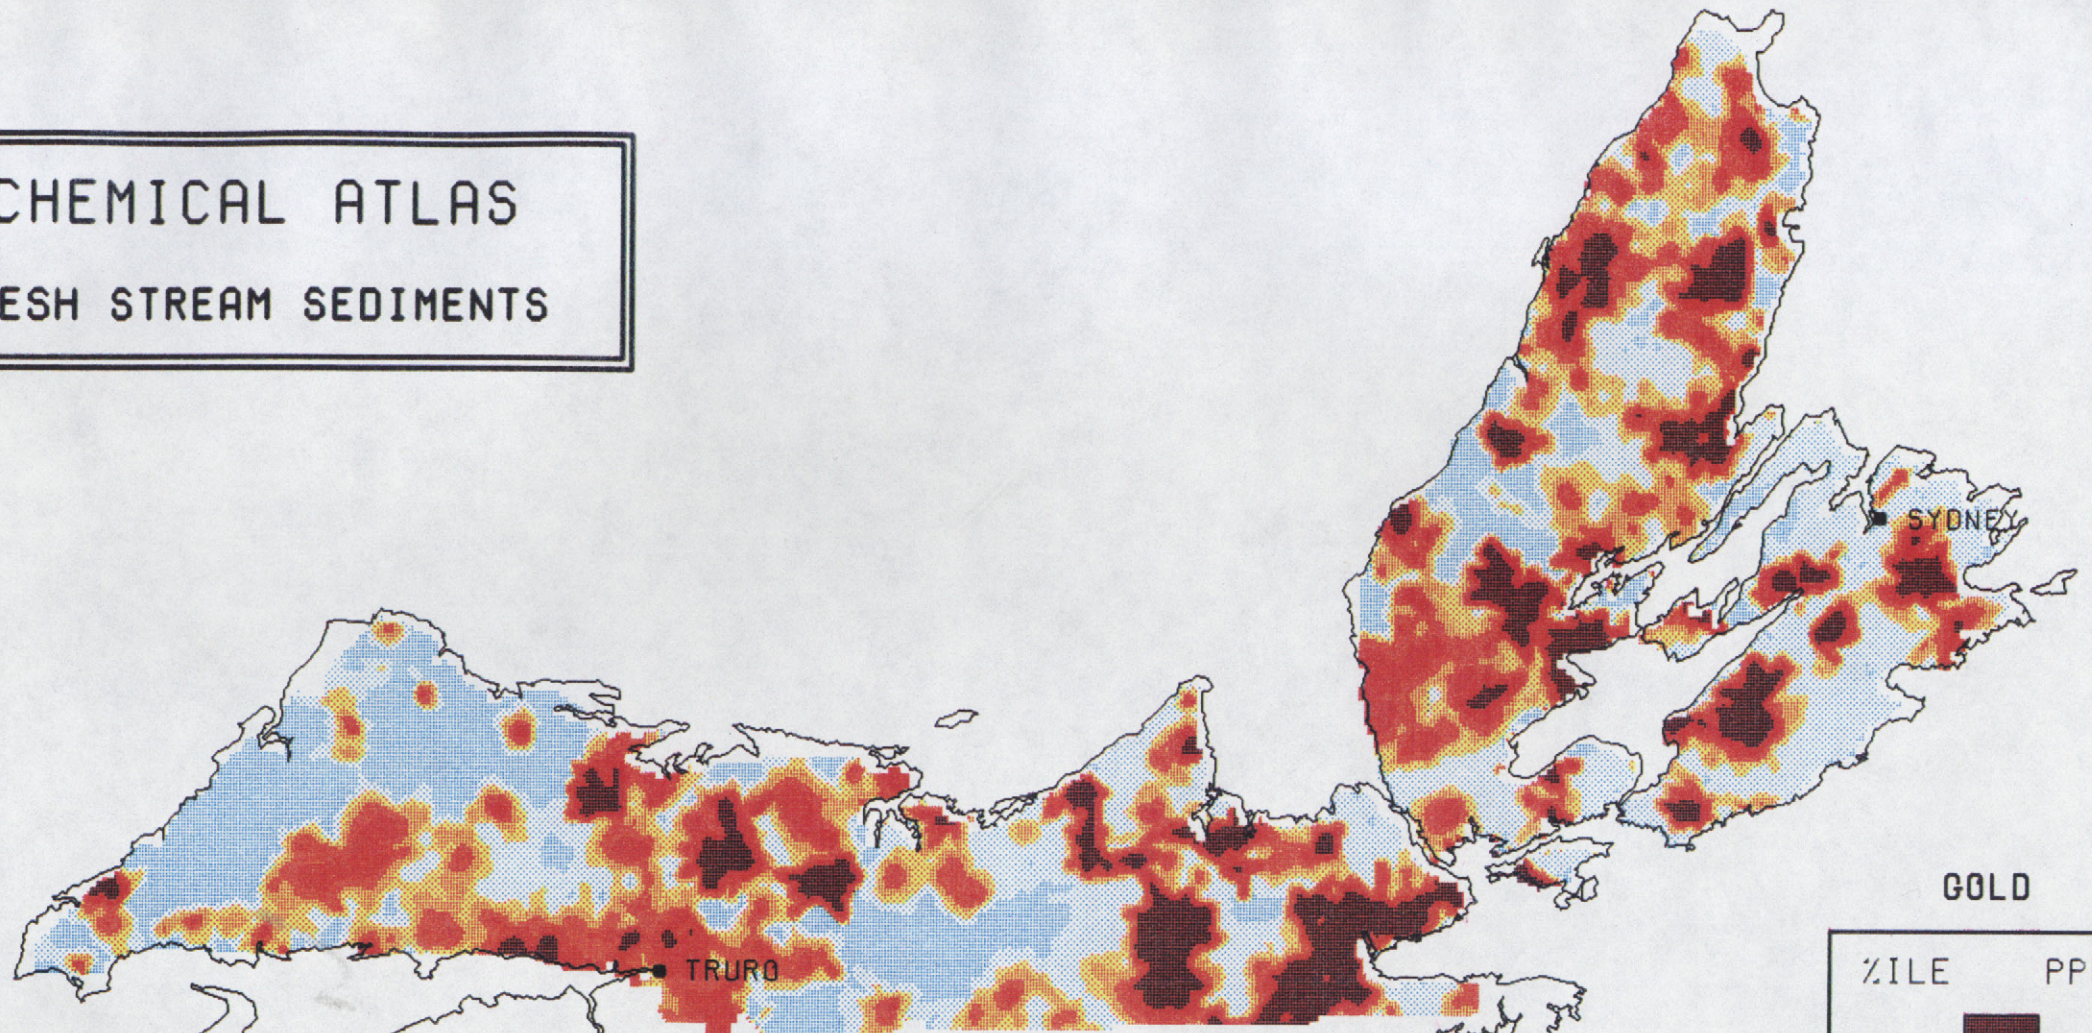

NOVA SCOTIA GEOCHEMICAL ATLAS
 GOLD (INAA) -60+230 MESH STREAM SEDIMENTS

GOLD

YARMOUTH

HALIFAX