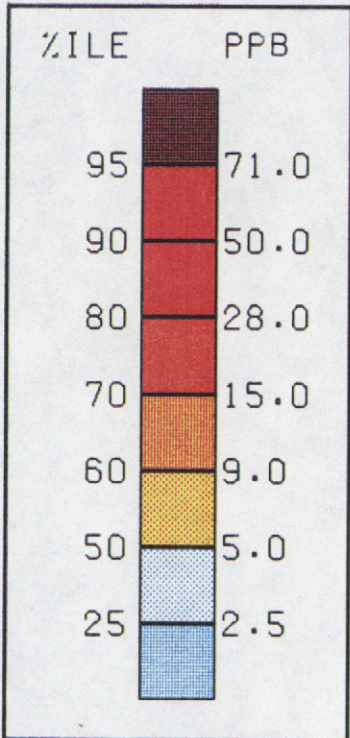

NOVA SCOTIA GEOCHEMICAL ATLAS
 GOLD (INAA) -60+230 MESH STREAM SEDIMENTS

GOLD

YARMOUTH

HALIFAX