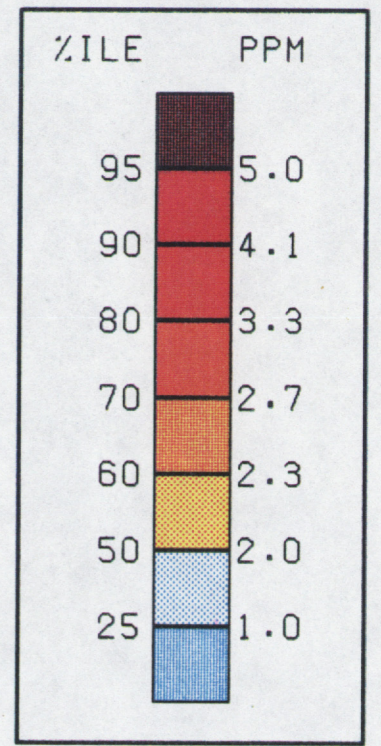

NOVA SCOTIA GEOCHEMICAL ATLAS

TIN (XRF) IN LAKE SEDIMENTS

TIN

NOVA SCOTIA
DEPARTMENT OF
MINES AND ENERGY

ENERGY, MINES AND
RESOURCES CANADA
GEOLOGICAL SURVEY OF CANADA

CANADA - NOVA SCOTIA
MINERAL DEVELOPMENT AGREEMENT