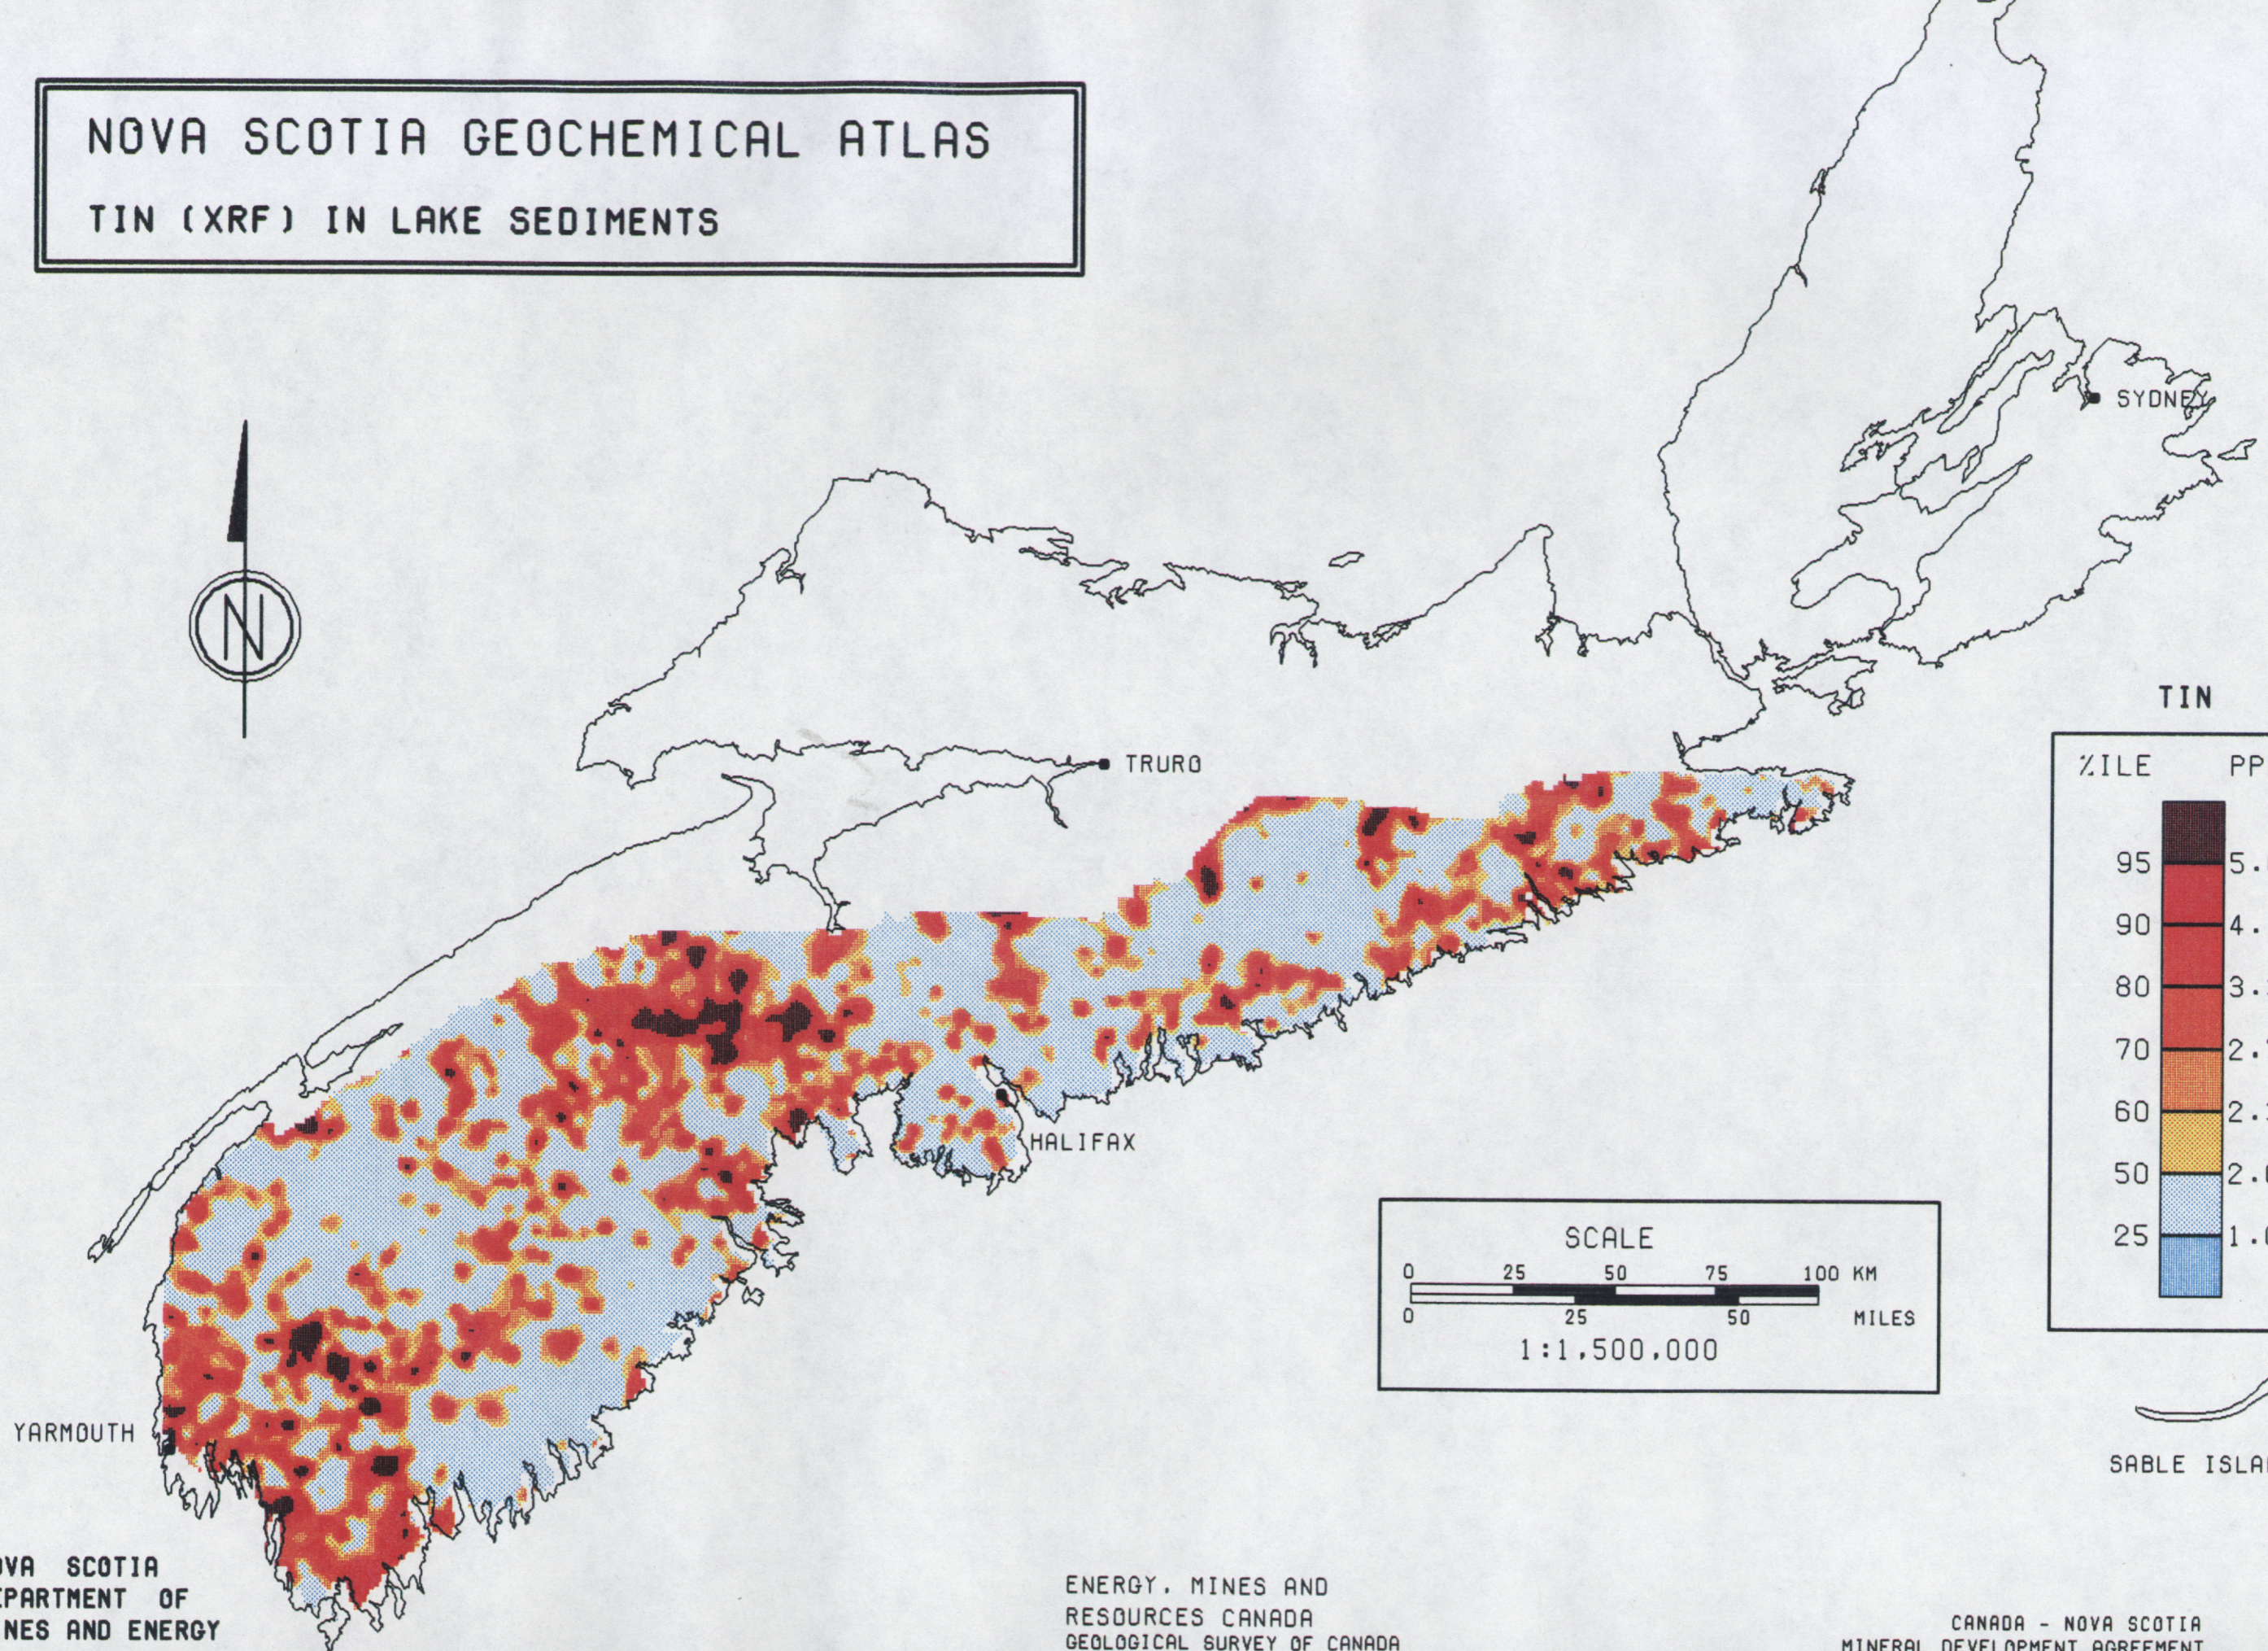

NOVA SCOTIA GEOCHEMICAL ATLAS

TIN (XRF) IN LAKE SEDIMENTS

TIN

NOVA SCOTIA
DEPARTMENT OF
MINES AND ENERGY

ENERGY, MINES AND
RESOURCES CANADA
GEOLOGICAL SURVEY OF CANADA

CANADA - NOVA SCOTIA
MINERAL DEVELOPMENT AGREEMENT