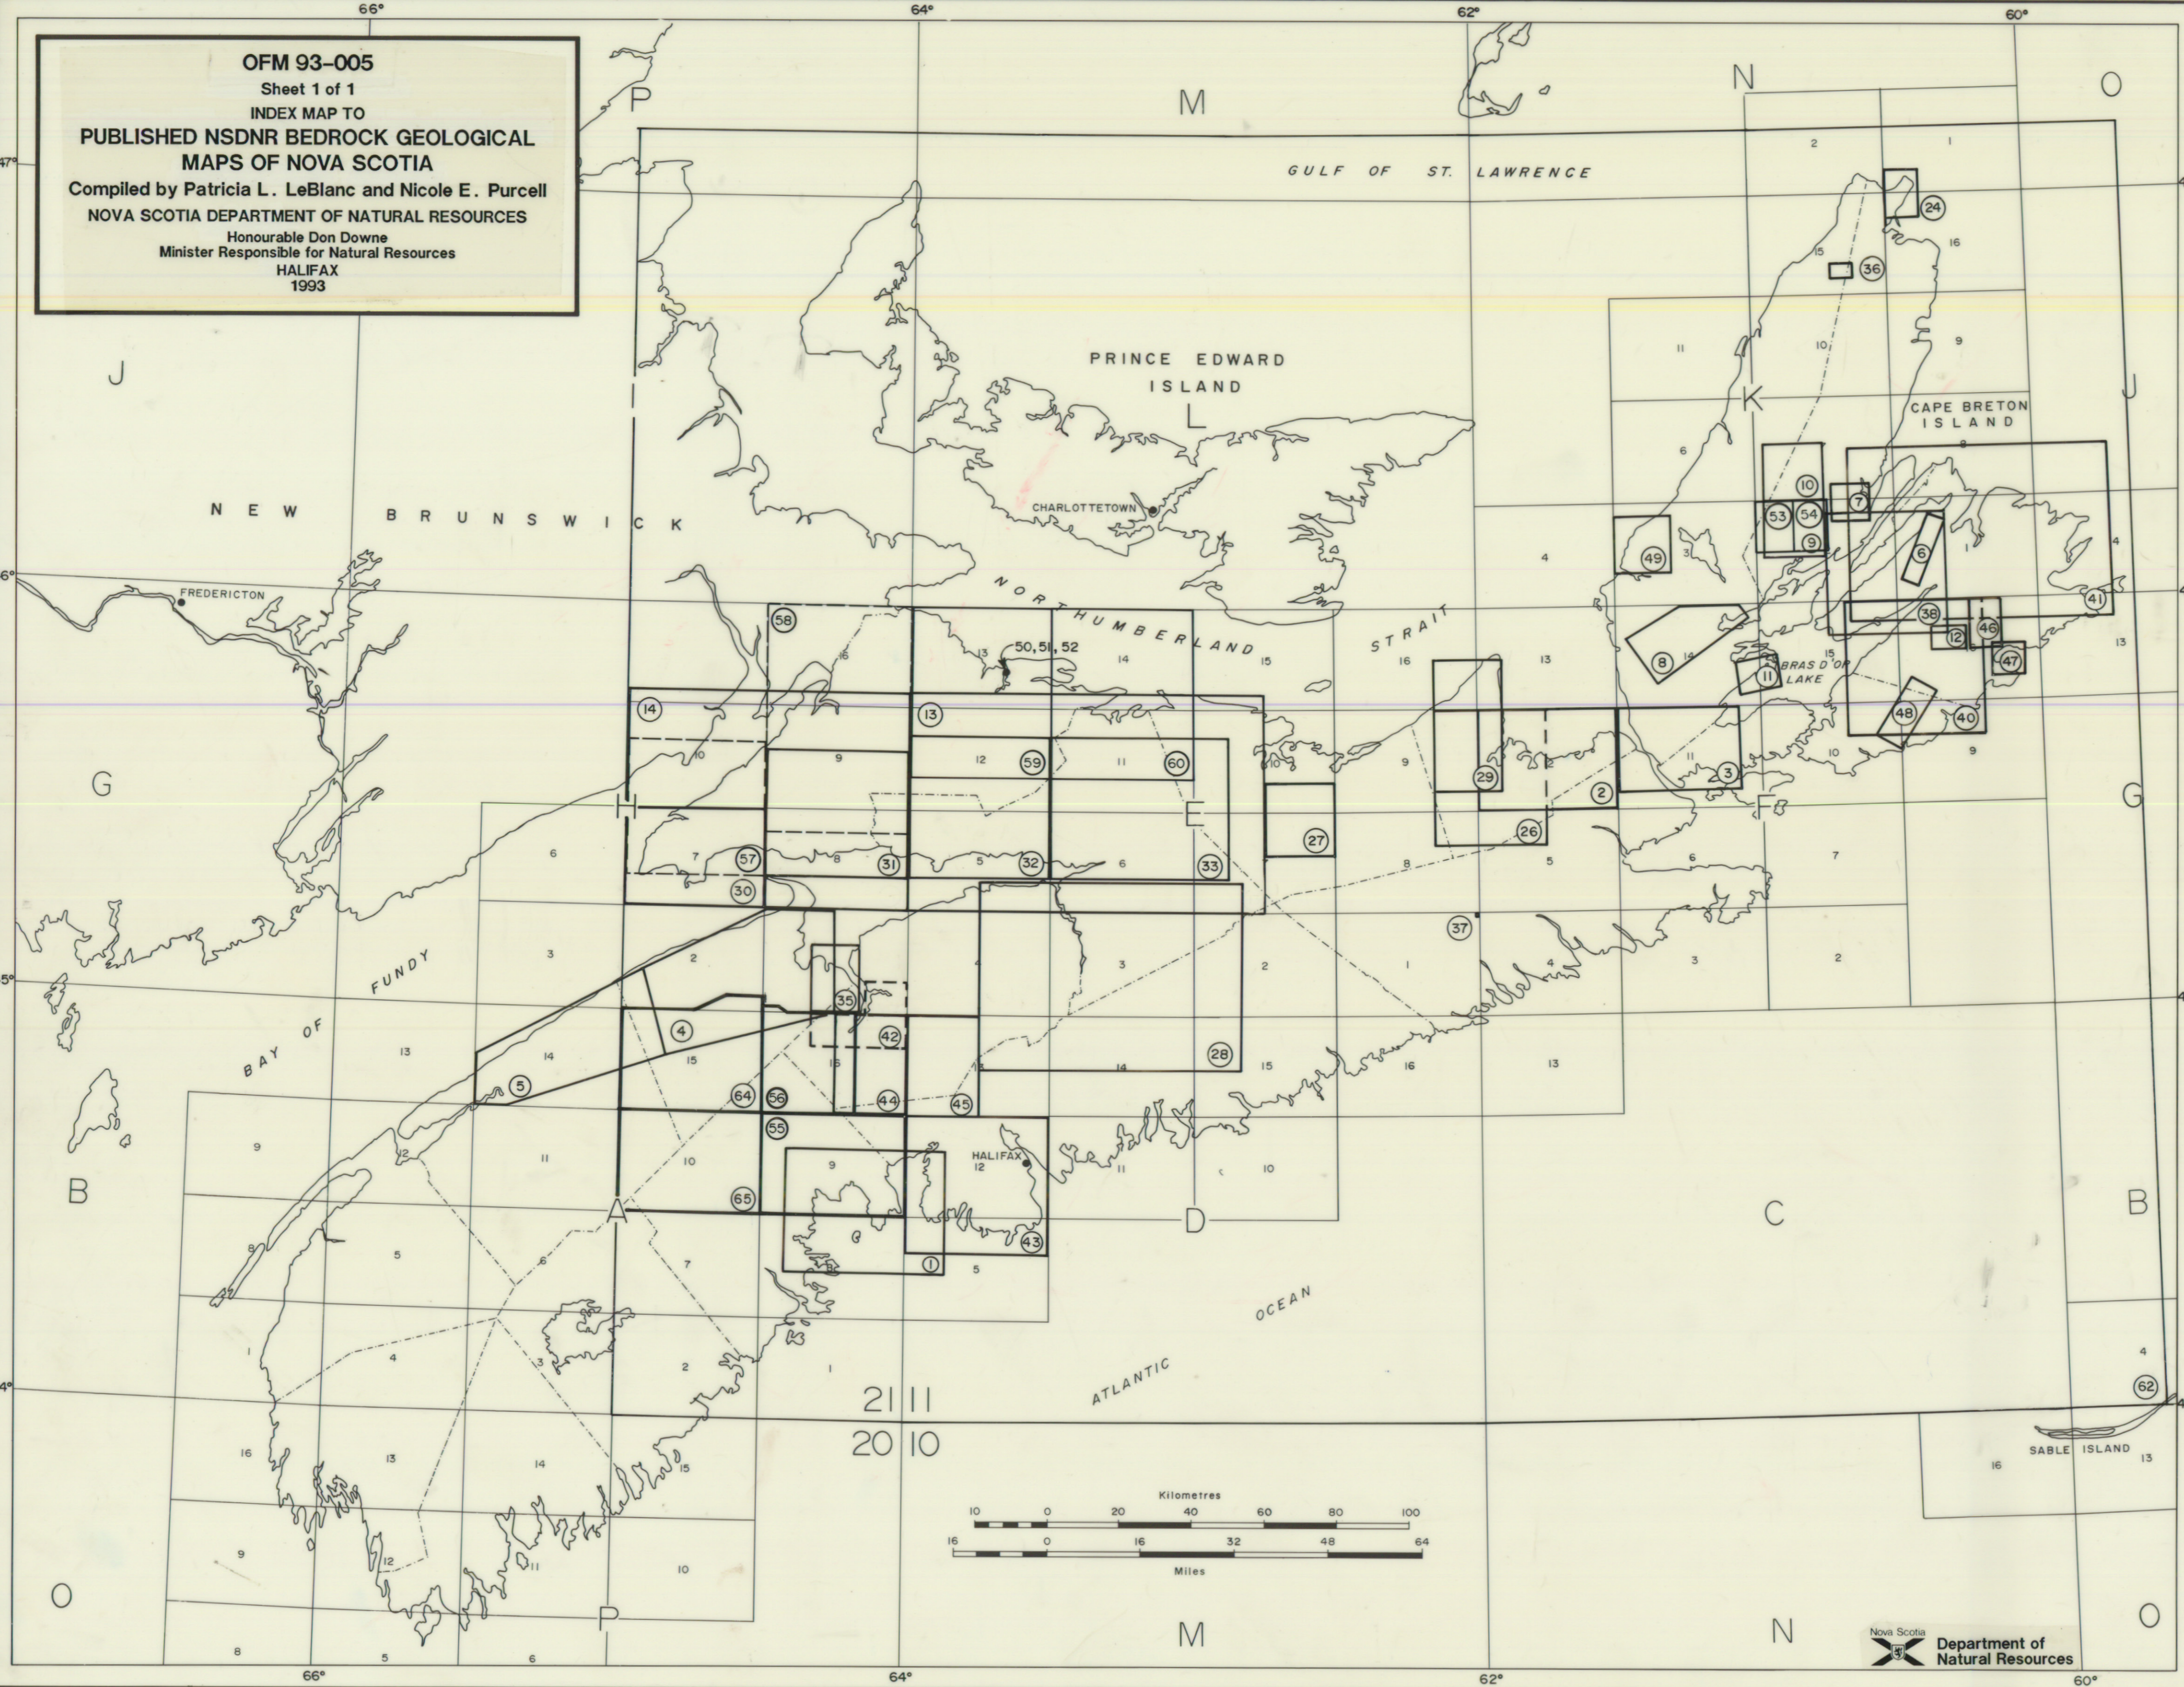

OFM 93-005
 Sheet 1 of 1
 INDEX MAP TO
**PUBLISHED NSDNR BEDROCK GEOLOGICAL
 MAPS OF NOVA SCOTIA**
 Compiled by Patricia L. LeBlanc and Nicole E. Purcell
 NOVA SCOTIA DEPARTMENT OF NATURAL RESOURCES
 Honourable Don Downe
 Minister Responsible for Natural Resources
 HALIFAX
 1993