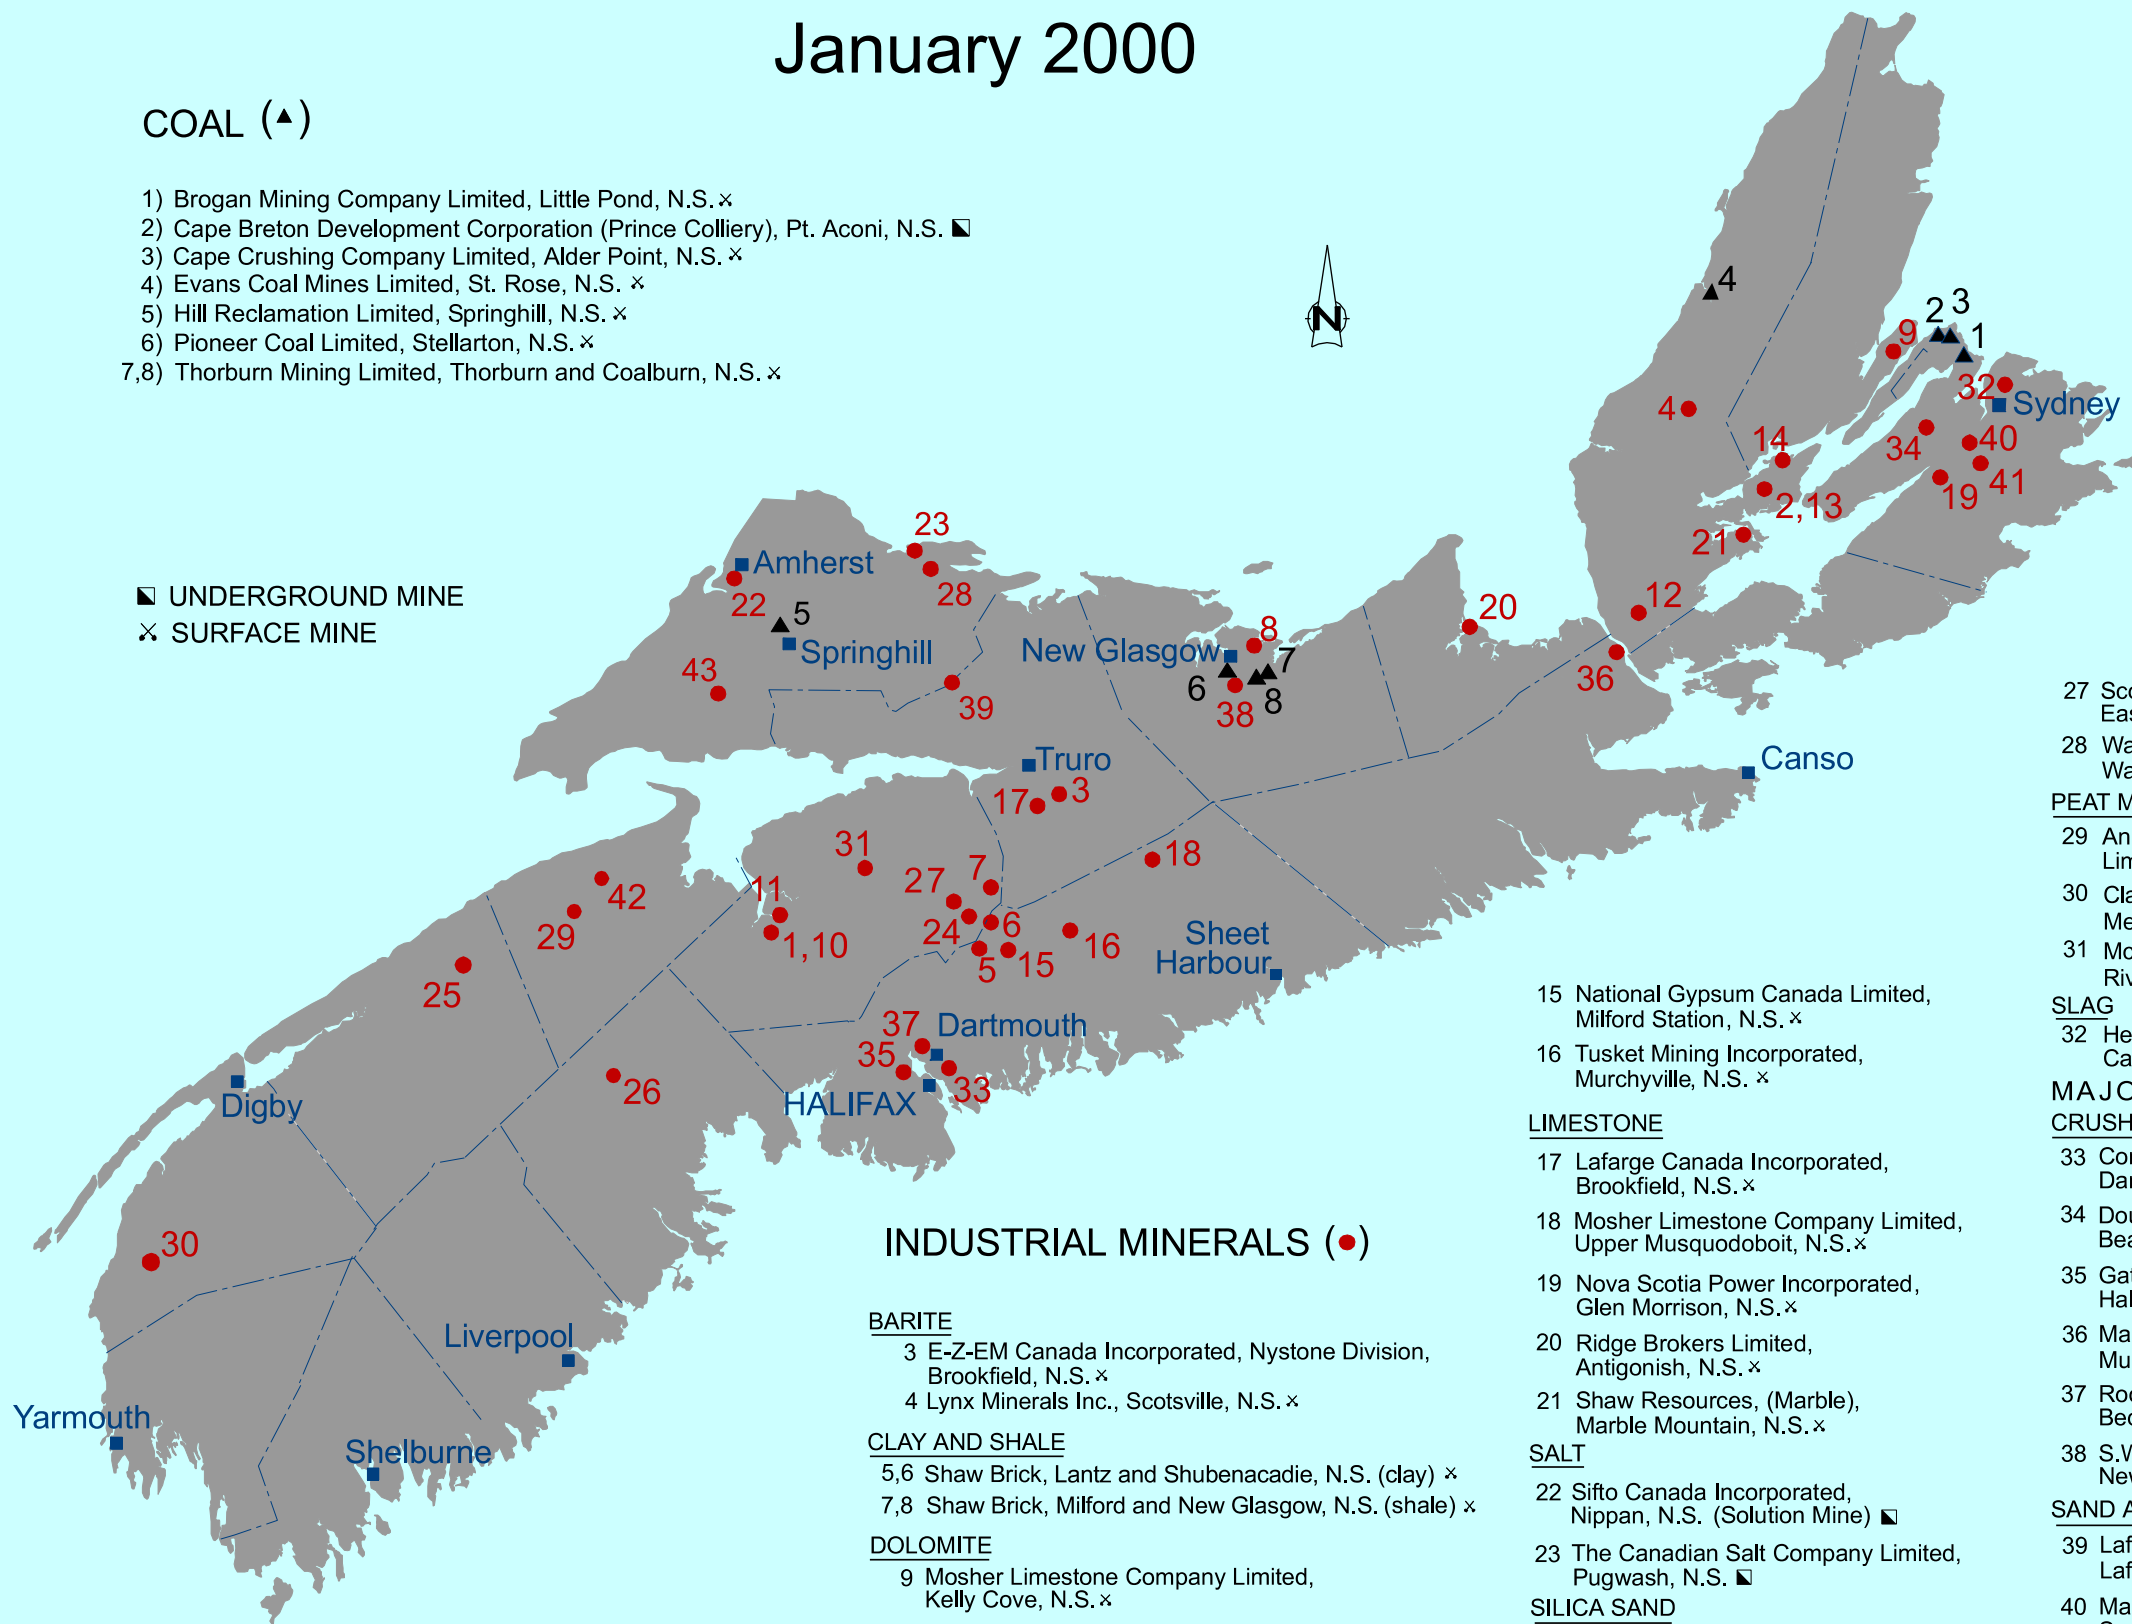

MAP OF ACTIVE MINES IN NOVA SCOTIA

January 2000

Nova Scotia Department of Natural Resources
Minerals and Energy Branch
Open File Map ME 2000 - 2
Map of Active Mines in Nova Scotia
I. M. MacLellan
2000

This map is intended to be used for graphic information purposes only. Please refer to the relevant documents for exact information.

COAL (▲)

1) Brogan Mining Company Limited, Little Pond, N.S. ✕
2) Cape Breton Development Corporation (Prince Colliery), Pt. Aconi, N.S. ▣
3) Cape Crushing Company Limited, Alder Point, N.S. ✕
4) Evans Coal Mines Limited, St. Rose, N.S. ✕
5) Hill Reclamation Limited, Springhill, N.S. ✕
6) Pioneer Coal Limited, Stellarton, N.S. ✕
7. 7,8) Thorburn Mining Limited, Thorburn and Coalburn, N.S. ✕

1. ▣ UNDERGROUND MINE
   ✕ SURFACE MINE

INDUSTRIAL MINERALS (●)

BARITE

1. 3 E-Z-EM Canada Incorporated, Nystone Division, Brookfield, N.S. ✕
2. 4 Lynx Minerals Inc., Scotsville, N.S. ✕

CLAY AND SHALE

1. 5,6 Shaw Brick, Lantz and Shubenacadie, N.S. (clay) ✕
2. 7,8 Shaw Brick, Milford and New Glasgow, N.S. (shale) ✕

DOLOMITE

1. 9 Mosher Limestone Company Limited, Kelly Cove, N.S. ✕

GYPSUM

1. 10,11 Fundy Gypsum Company, Windsor, N.S. ✕
2. 12 Georgia-Pacific Corporation, Sugar Camp, N.S. ✕
3. 13,14 Little Narrows Gypsum Company, Little Narrows, N.S. ✕

ANHYDRITE

1. 1 Fundy Gypsum Company, Windsor, N.S. ✕
2. 2 Little Narrows Gypsum Company, Little Narrows, N.S. ✕

1. 15 National Gypsum Canada Limited, Milford Station, N.S. ✕

1. 16 Tusket Mining Incorporated, Murchyville, N.S. ✕

LIMESTONE

1. 17 Lafarge Canada Incorporated, Brookfield, N.S. ✕
2. 18 Mosher Limestone Company Limited, Upper Musquodoboit, N.S. ✕
3. 19 Nova Scotia Power Incorporated, Glen Morrison, N.S. ✕
4. 20 Ridge Brokers Limited, Antigonish, N.S. ✕
5. 21 Shaw Resources, (Marble), Marble Mountain, N.S. ✕

SALT

1. 22 Sifto Canada Incorporated, Nippan, N.S. (Solution Mine) ▣
2. 23 The Canadian Salt Company Limited, Pugwash, N.S. ▣

SILICA SAND

1. 24 Shaw Resources, Shubenacadie, N.S. ✕

STONE

1. 25 Heritage Memorials Limited, Nictaux, N.S. (granite) ✕
2. 26 Lange Natural Rock & Stone Supplies, Parkdale, N.S. (granite) ✕

1. 27 Scotia Slate Products Ltd. East Gore, N.S. (slate) ✕
2. 28 Wallace Quarries Limited, Wallace, N.S. (sandstone) ✕

PEAT MOSS

1. 29 Annapolis Valley Peat Moss Company Limited, Berwick, N.S. ✕
2. 30 Clare Organic Products Limited, Meteghan Station, N.S. ✕
3. 31 McDonald Peat Moss Limited, Riverside Corner, N.S. ✕

SLAG

1. 32 Hekett Canada, Division of Harsco Canada Limited, Sydney, N.S. ✕

MAJOR AGGREGATE OPERATIONS

CRUSHED STONE

1. 33 Conrad Brothers Limited, Dartmouth, N.S. ✕
2. 34 Doug Burns Excavation Contracting Ltd., Beachmount, N.S. ✕
3. 35 Gateway Materials Limited, Halifax, N.S. ✕
4. 36 Martin Marietta Materials Canada Ltd. Mulgrave, N.S. ✕
5. 37 Rocky Lake Quarry Limited, Bedford, N.S. ✕
6. 38 S.W. Weeks Construction Limited, New Glasgow, N.S. ✕

SAND AND GRAVEL

1. 39 Lafarge Construction Materials, Division of Lafarge Canada Incorporated, Folly Lake, N.S. ✕
2. 40 Malcolm S. MacDonald Company Limited, Sydney River, N.S. ✕
3. 41 Municipal Ready-Mix Limited, Sydney (Meadows Road), N.S. ✕
4. 42 Shaw Resources, (Keddy Aggregate Operation), Coldbrook, N.S. ✕
5. 43 Shaw Resources, (Canaan Aggregate Operation), New Canaan, N.S. ✕