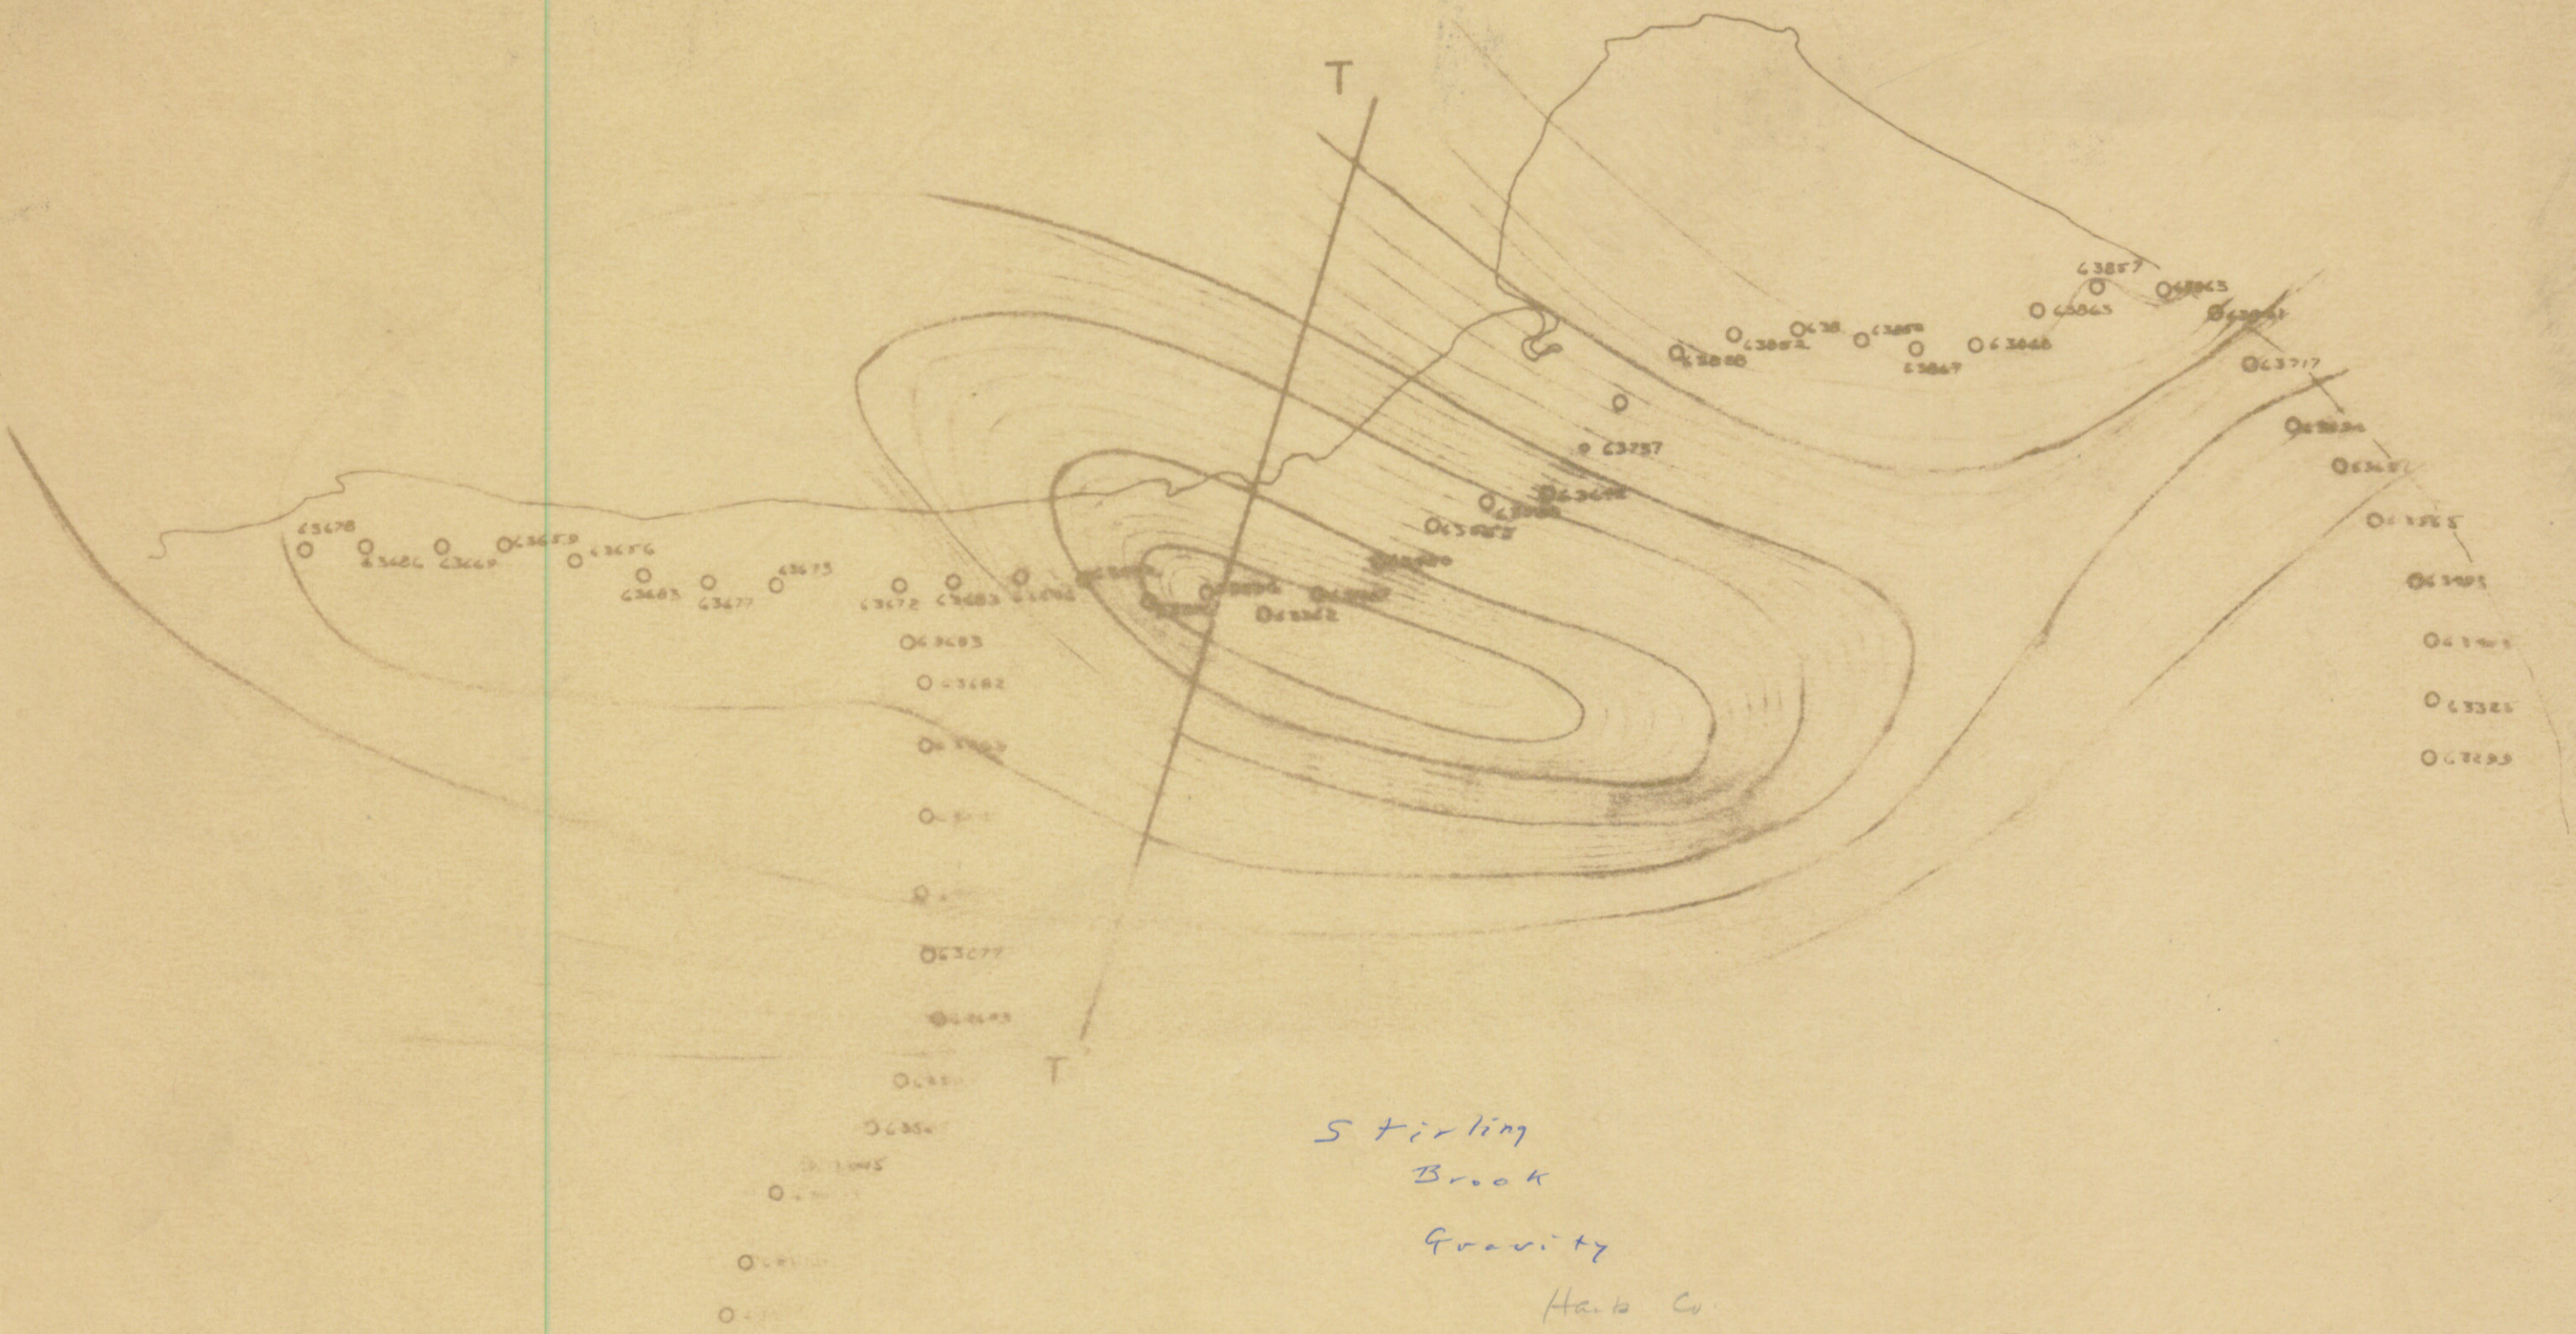

11/15/54

Stirling  
Brook  
Gravity  
Harb. Co.

Scale 1" = 0.5 mile