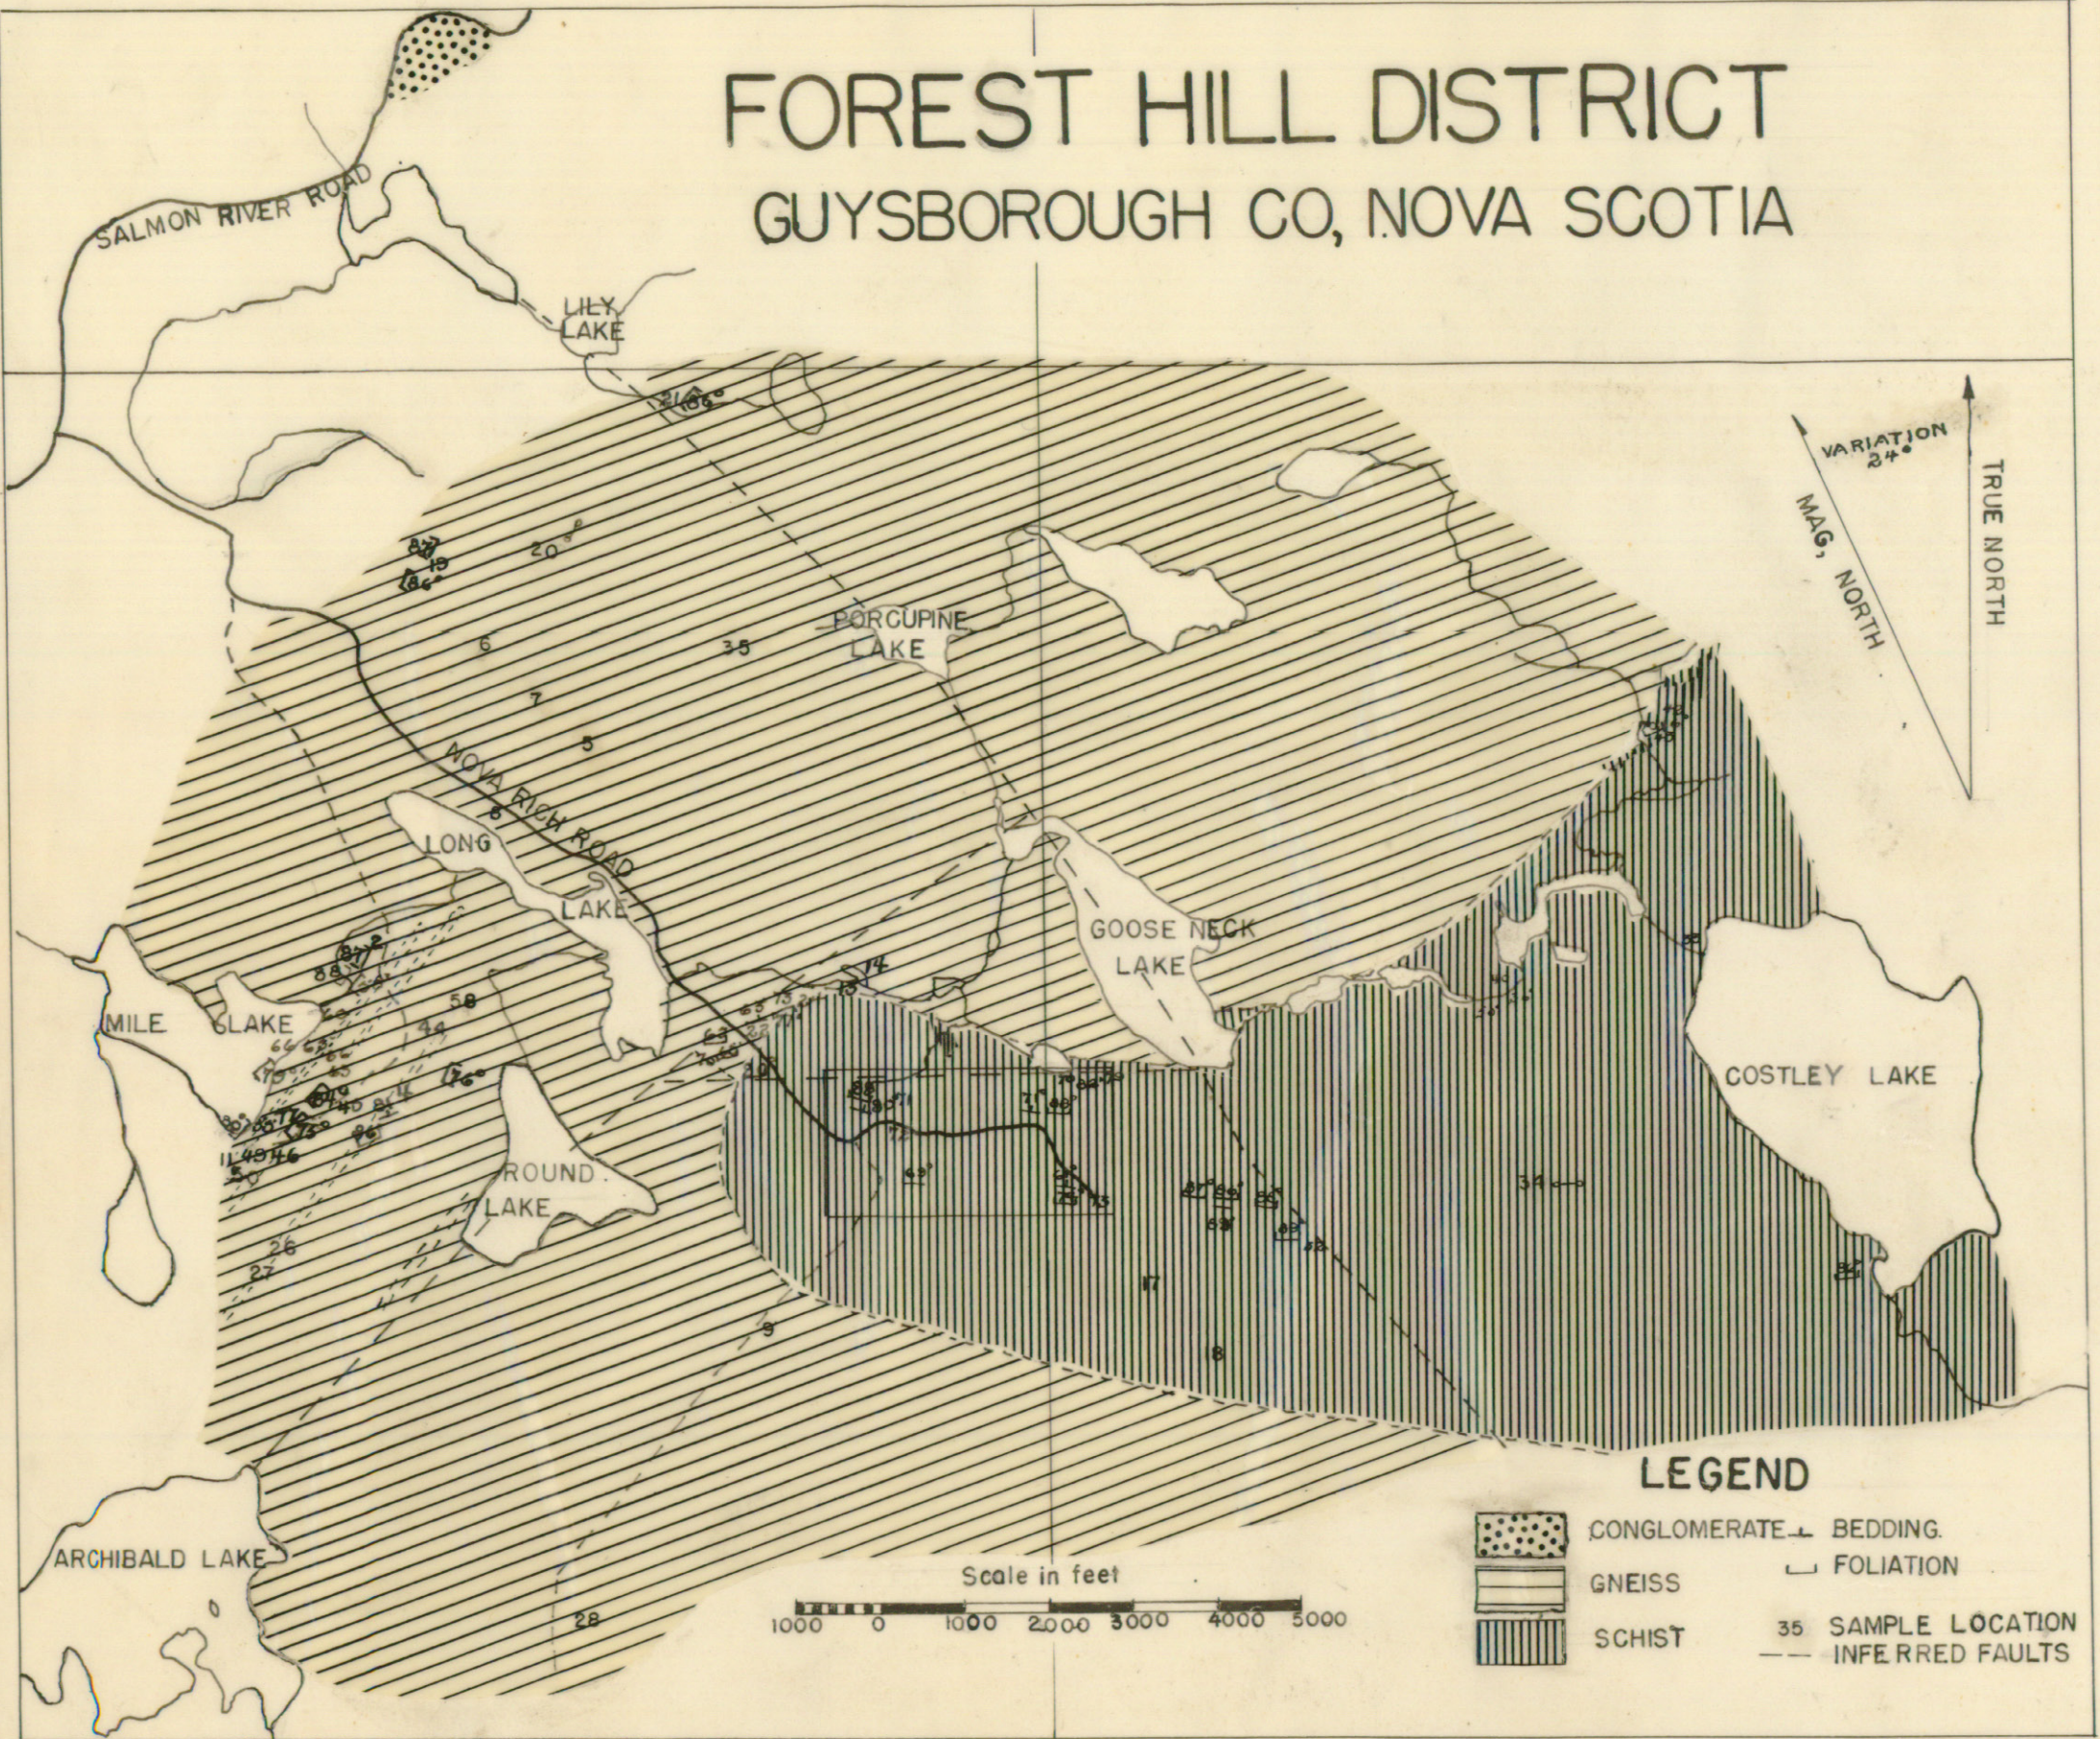

FOREST HILL DISTRICT

GUYSBOROUGH CO, NOVA SCOTIA

LEGEND

-  CONGLOMERATE
-  GNEISS
-  SCHIST
-  BEDDING
-  FOLIATION
-  35 SAMPLE LOCATION
-  INFERRED FAULTS

Scale in feet