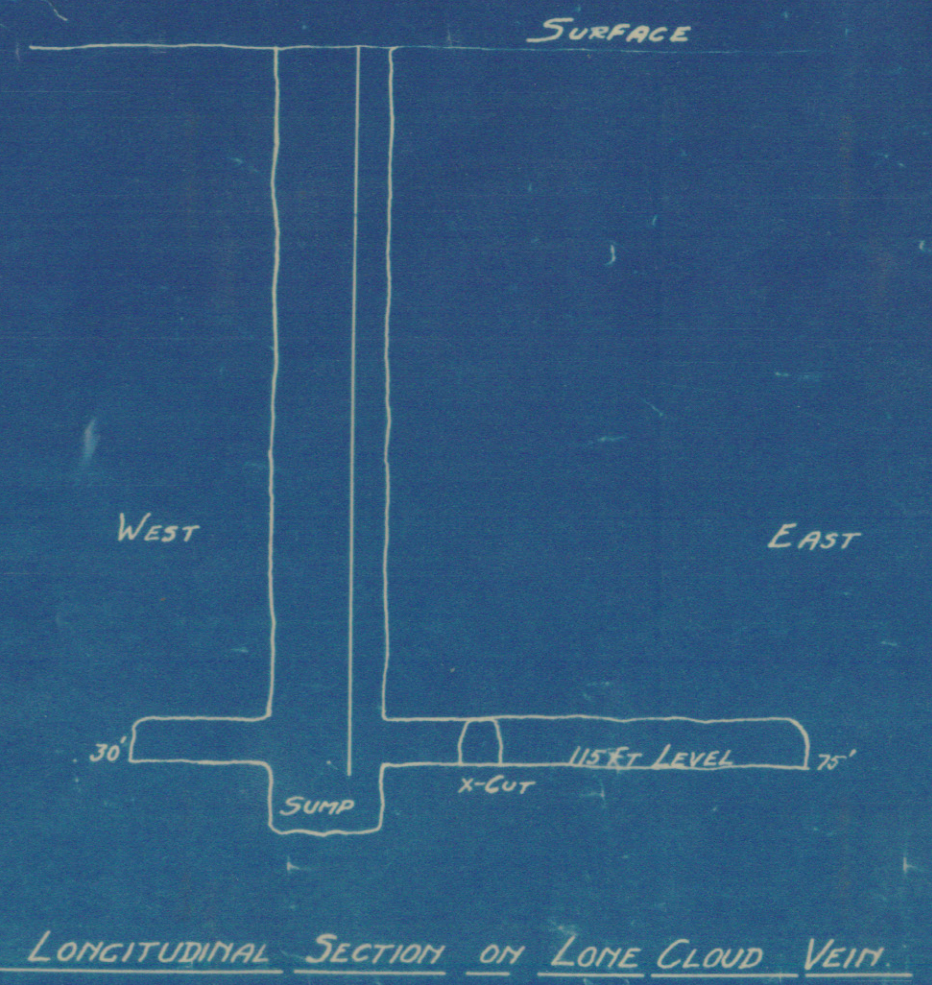

EVANGELINE GOLD MINING CO.,  
MILLER LAKE PROPERTY,  
SURFACE GEOLOGICAL PLAN.

SCALE 1" = 100'

LEGEND

▨ SLATE    ▩ QUARTZITE    □ QUARTZ

PLAN AND SECTION  
OF  
EVANGELINE GOLD MINING CO.,  
MILLER LAKE PROPERTY

SCALE 1" = 30'