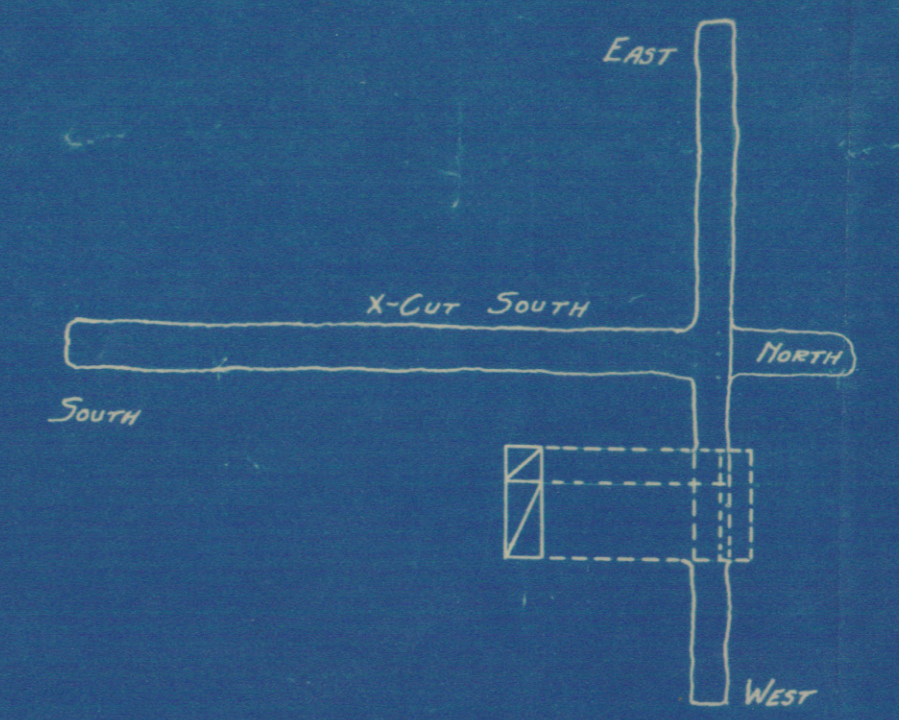

EVANGELINE GOLD MINING CO.,  
MILLER LAKE PROPERTY,  
SURFACE GEOLOGICAL PLAN.

SCALE 1" = 100'

LEGEND

▨ SLATE    ▩ QUARTZITE    □ QUARTZ

PLAN AND SECTION  
OF  
EVANGELINE GOLD MINING CO.,  
MILLER LAKE PROPERTY

SCALE 1" = 30'