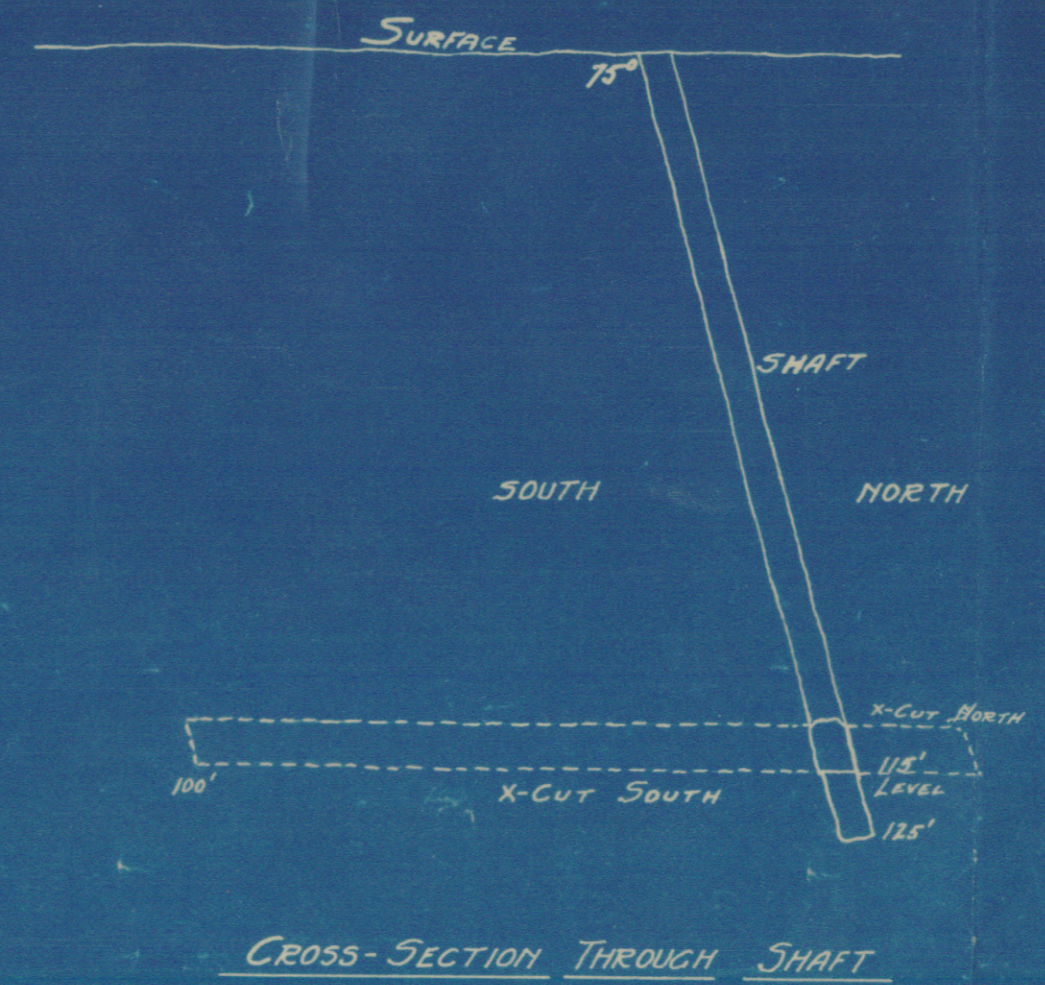

EVANGELINE GOLD MINING CO.,  
MILLER LAKE PROPERTY,  
SURFACE GEOLOGICAL PLAN.

SCALE 1" = 100'

LEGEND

▨ SLATE    ▩ QUARTZITE    □ QUARTZ

PLAN AND SECTION  
OF  
EVANGELINE GOLD MINING CO.,  
MILLER LAKE PROPERTY

SCALE 1" = 30'