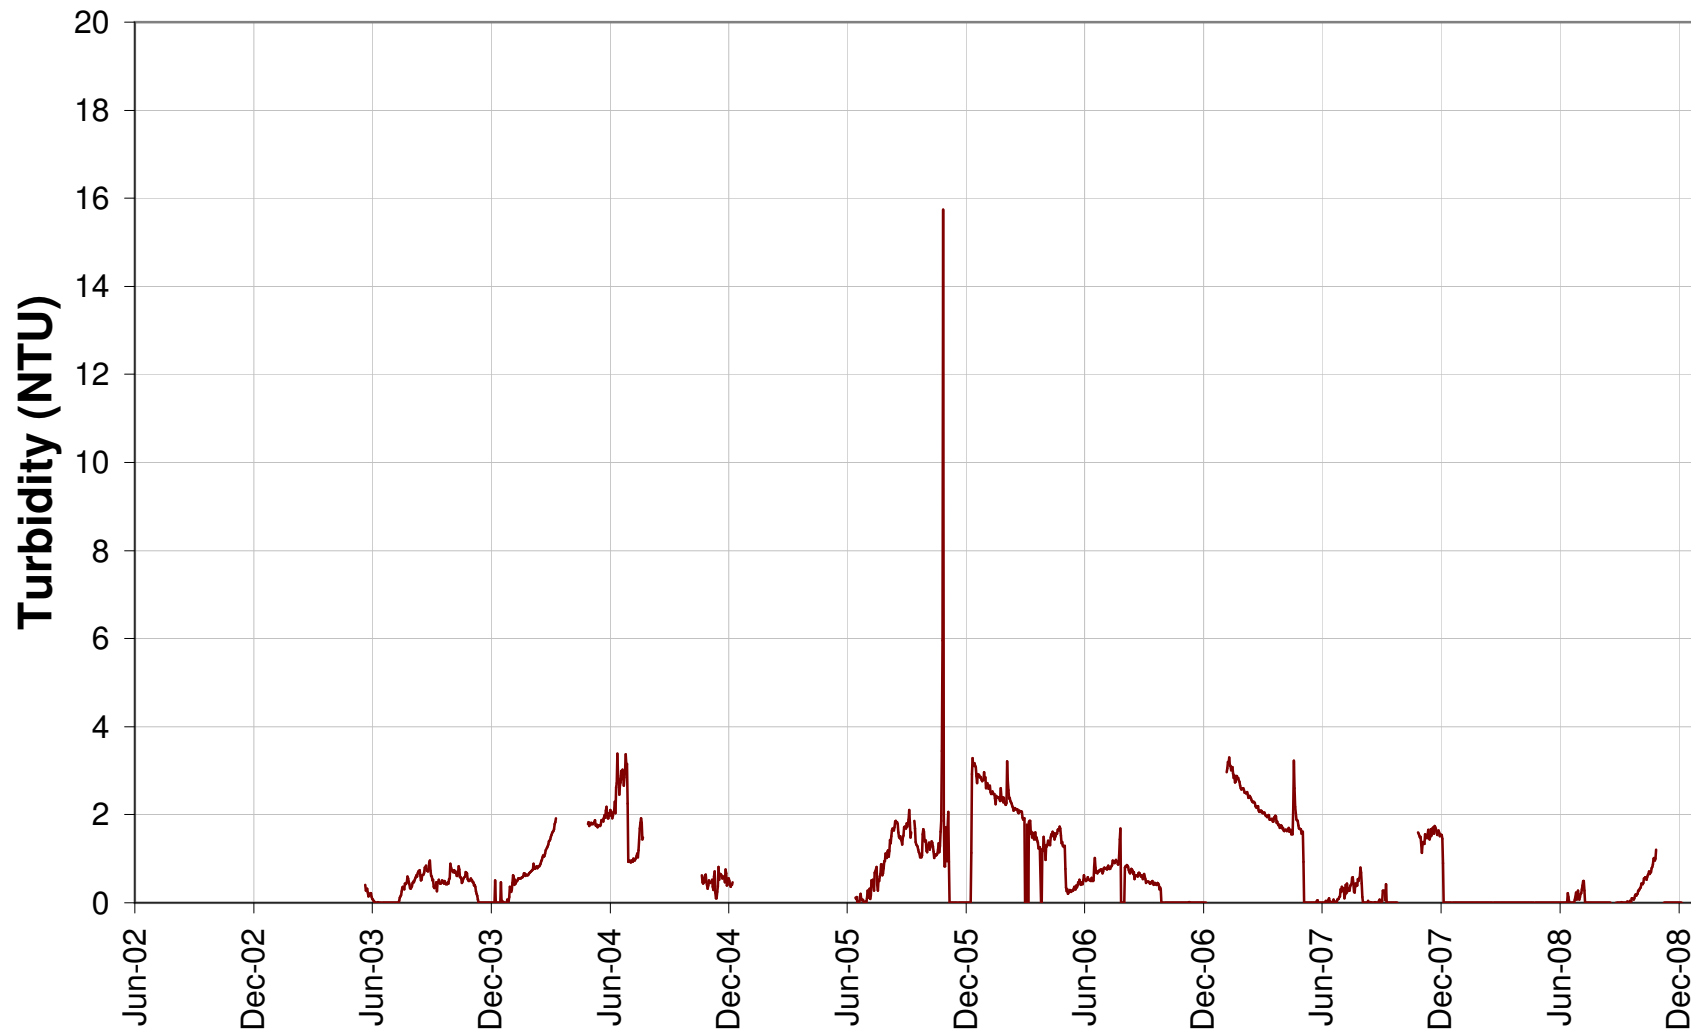

Pockwock Lake

— Turbidity