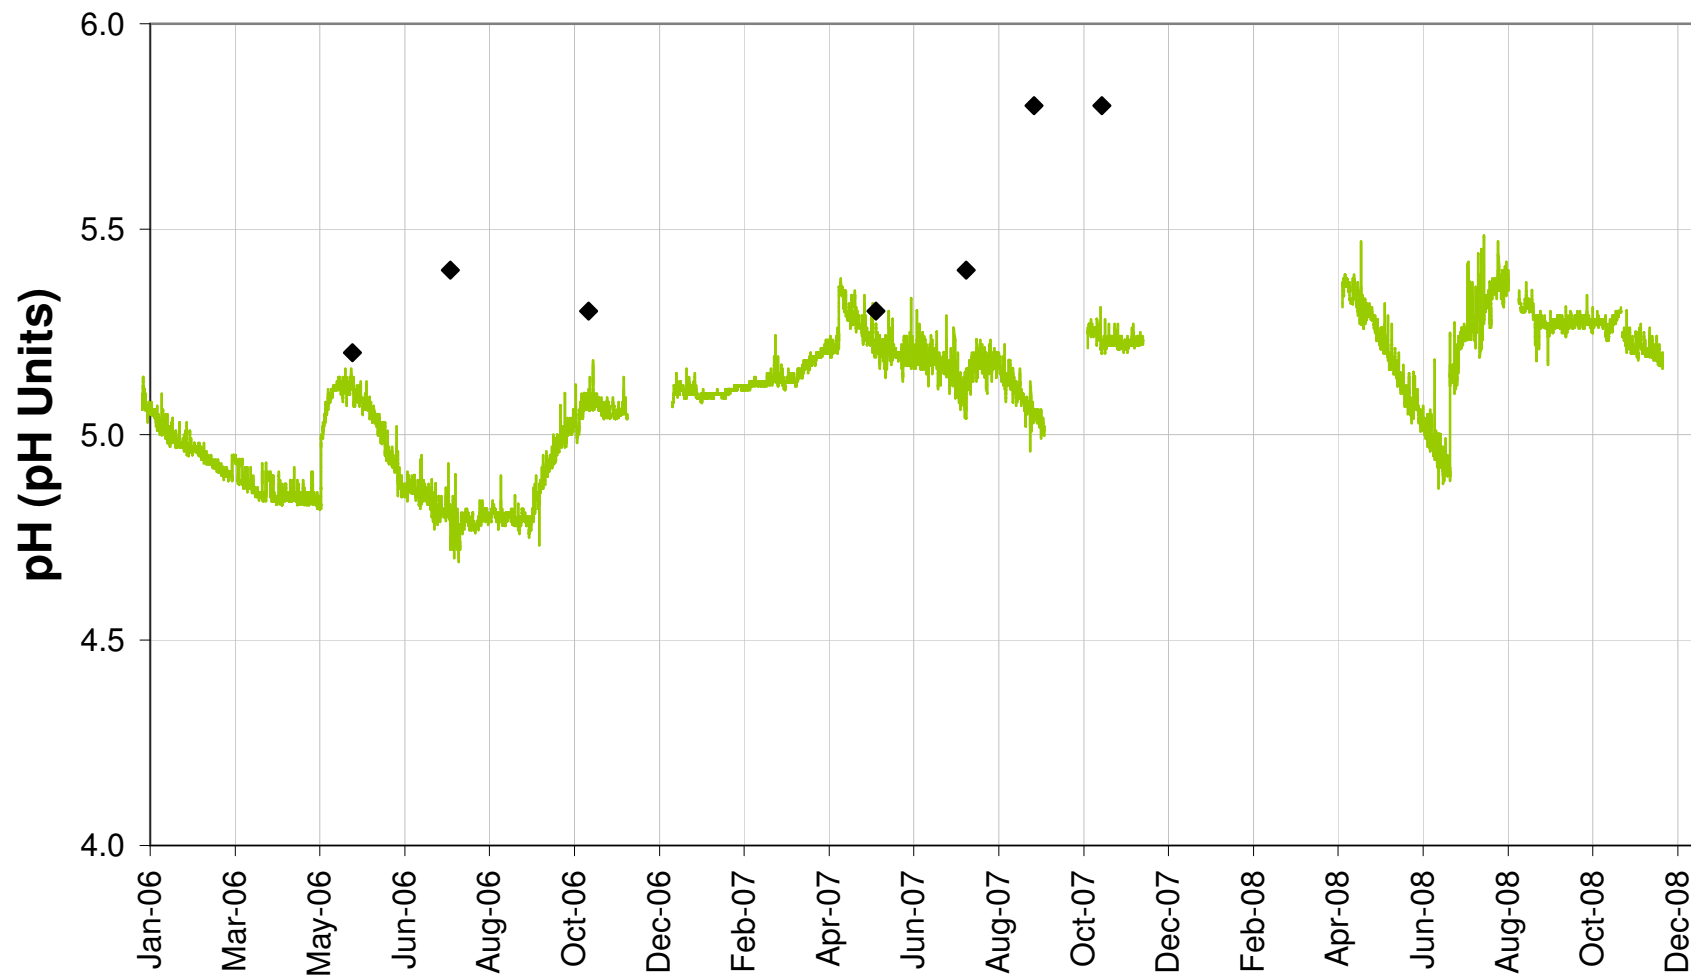

Pockwock Lake

— pH ♦ Grab Sample Data