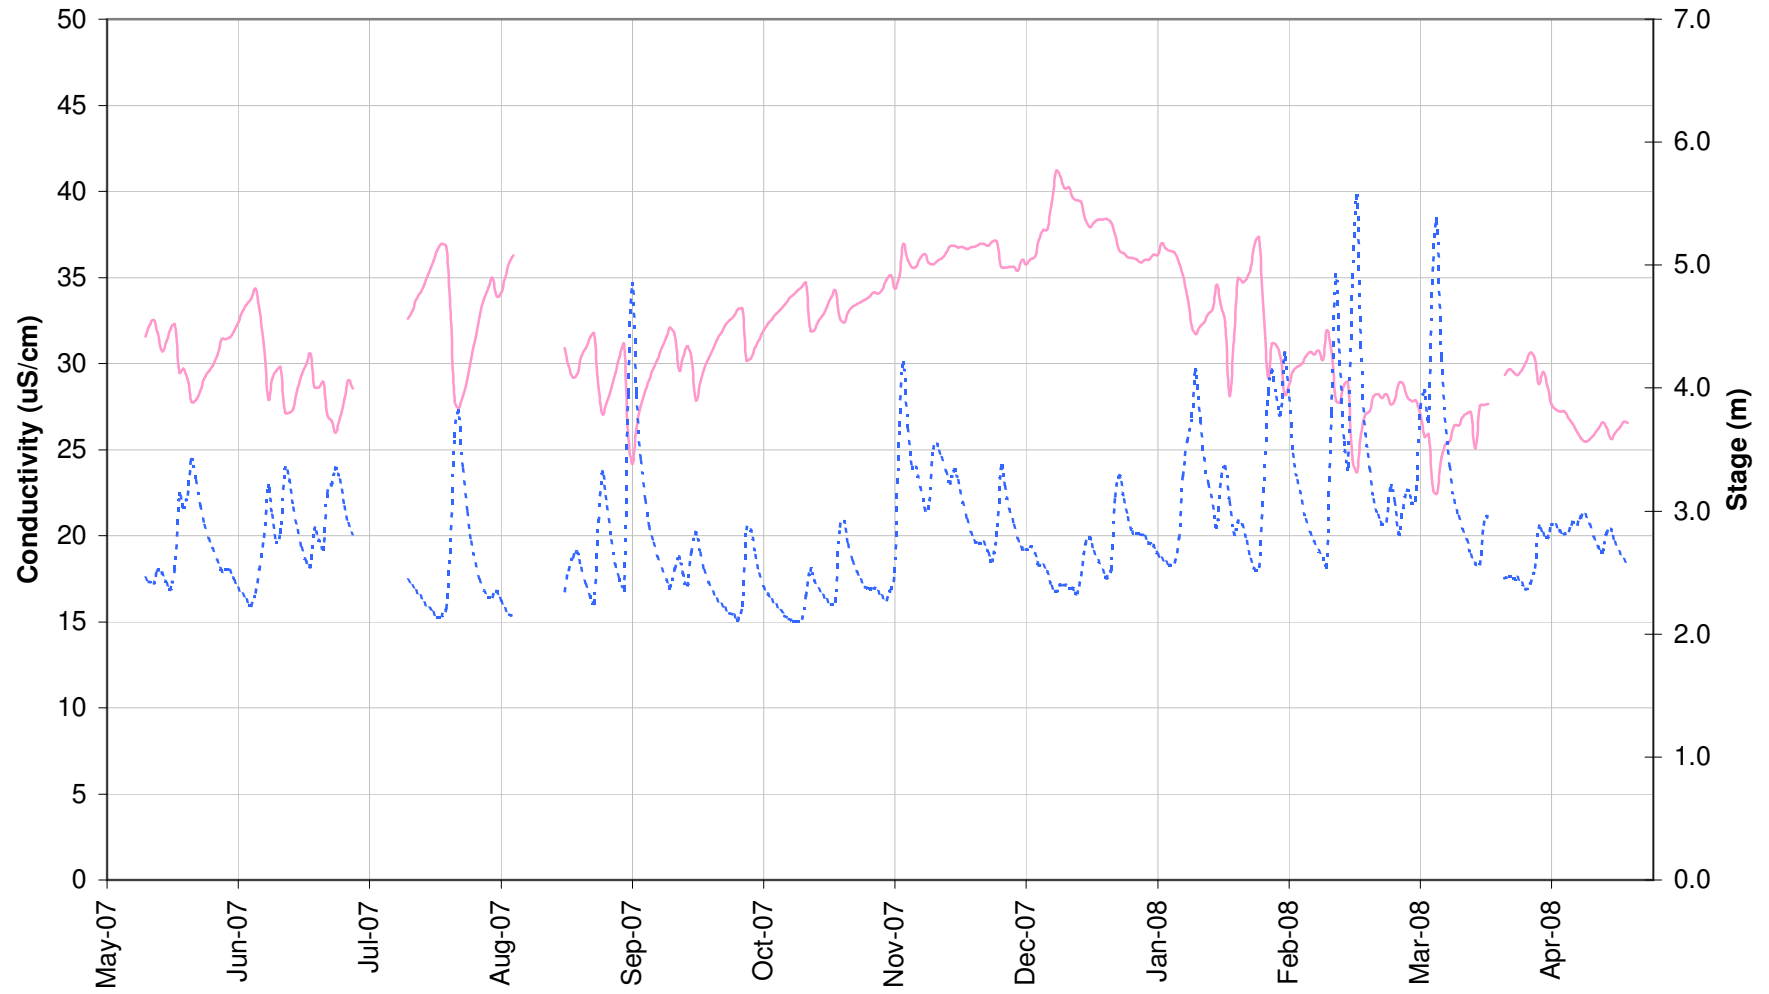

St. Mary's River

— Conductivity - - - Stage