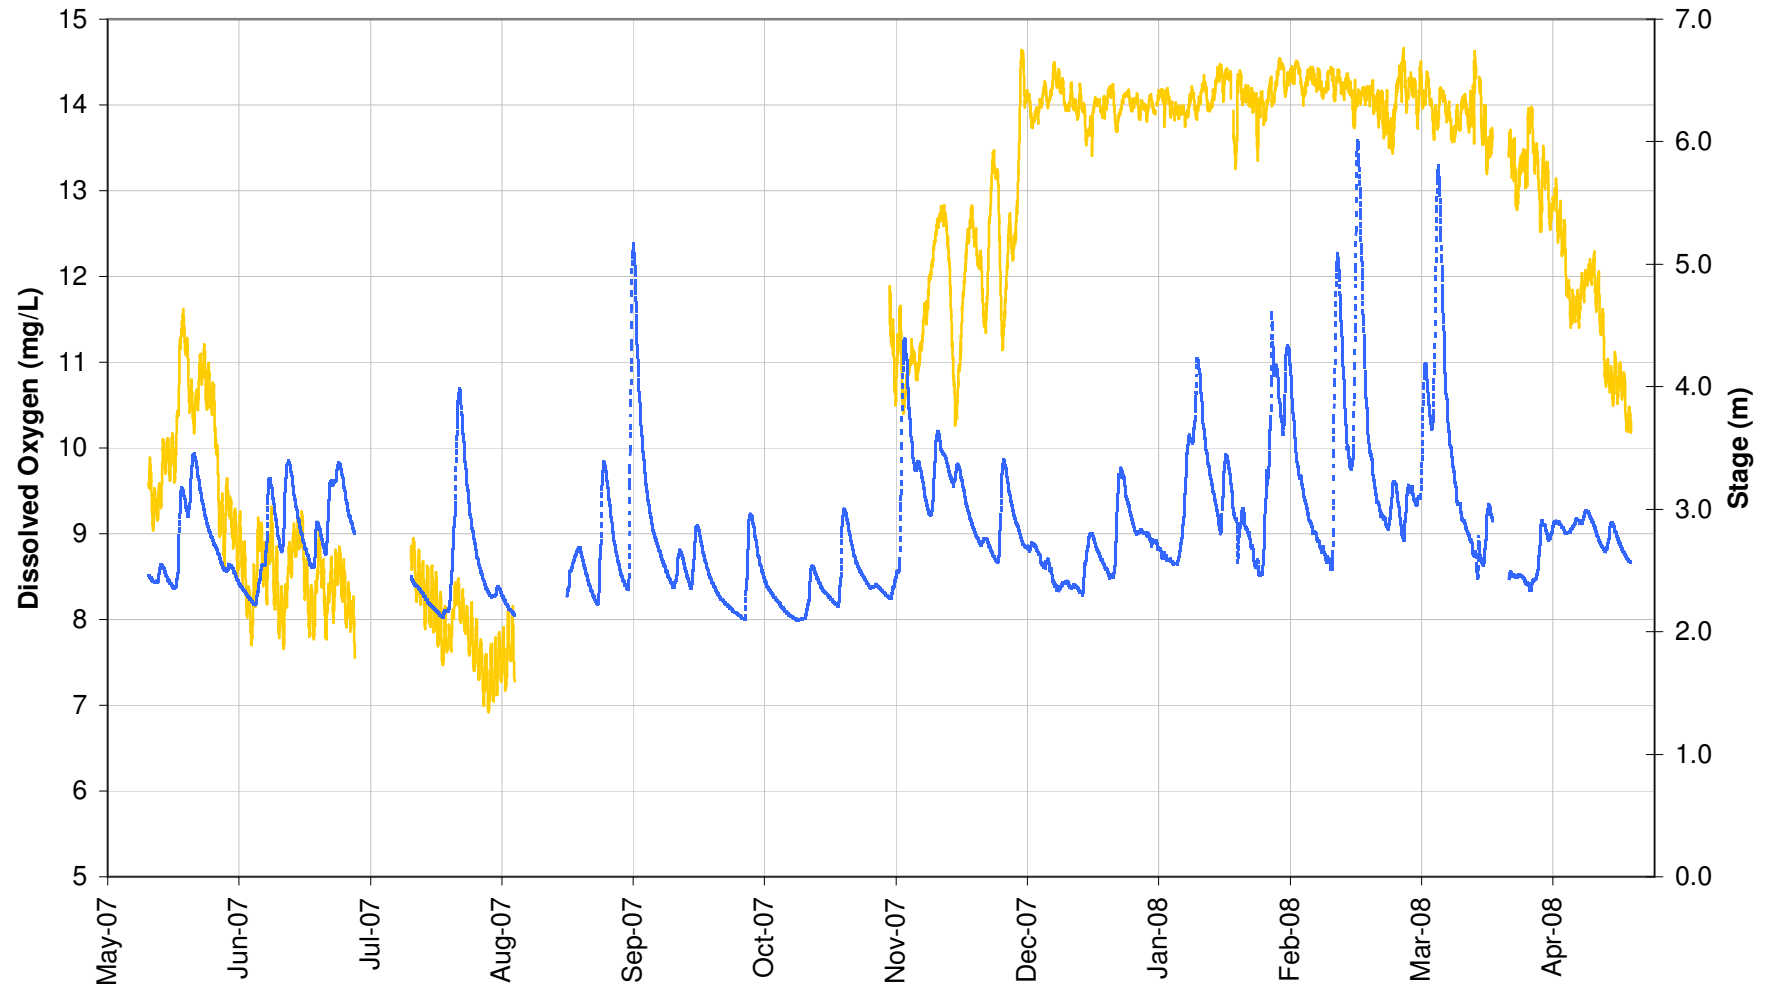

St. Mary's River

— Dissolved Oxygen - - - Stage